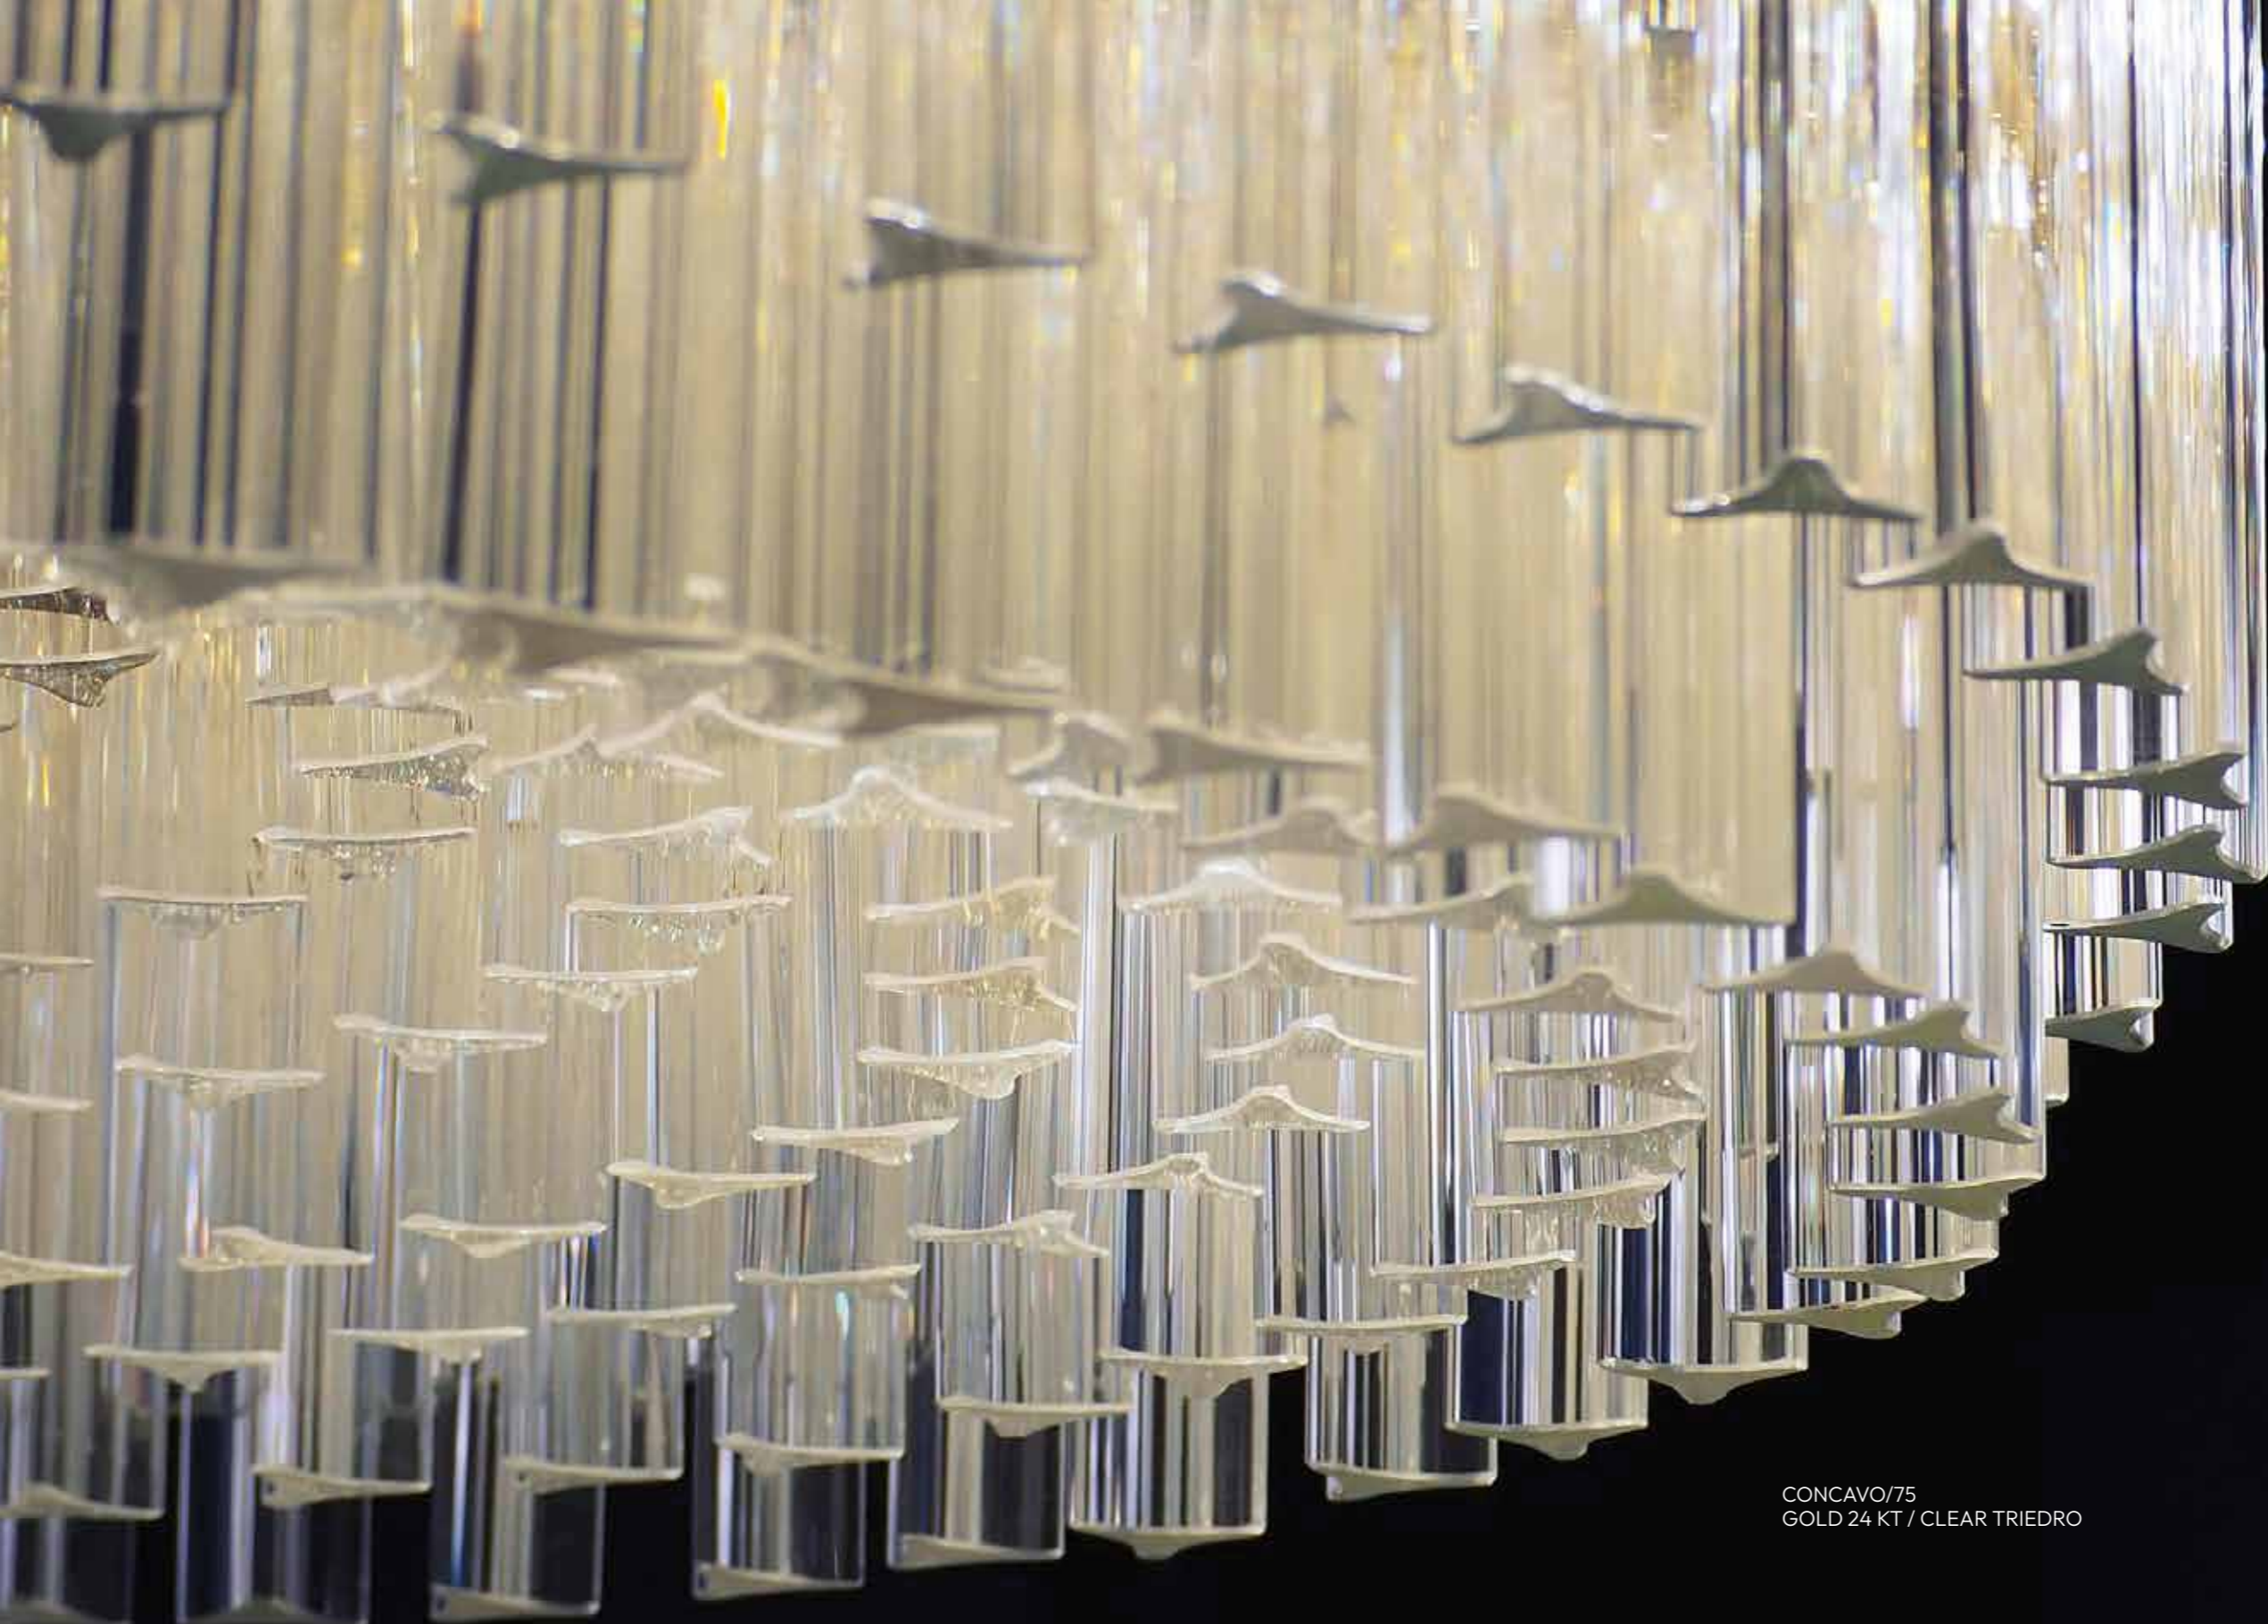

CONCAVO/75
GOLD 24 KT / CLEAR TRIEDRO