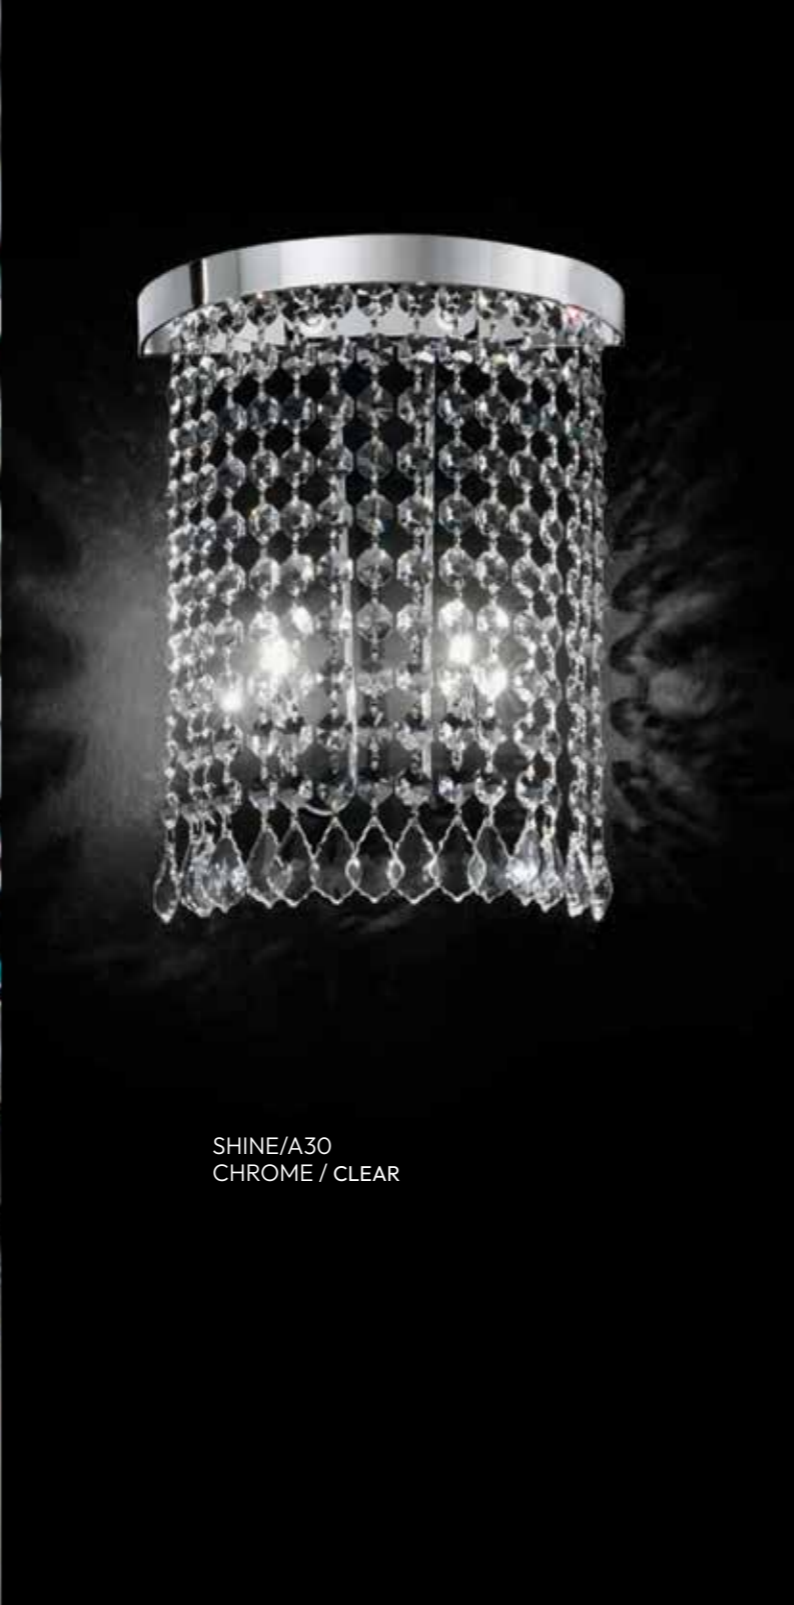

CEILING LAMP

Shine/spiral 30
Ø 30 X H 65 CM
10 KG
5 X G9

Shine/spiral 40
Ø 40 X H 100 CM
18 KG
8 X G9

Shine/spiral 55
Ø 55 X H 145 CM
30 KG
13 X G9

SHINE/40
CHROME / CLEAR

SHINE/50
CHROME / CLEAR

Shine

CEILING LAMP

Shine/30
Ø 30 X H 100 CM
15 KG
6 X G9

Shine/40
Ø 40 X H 100 CM
20 KG
6 X G9

Shine/50
Ø 50 X H 100 CM
30 KG
6 X G9

Shine/60
Ø 60 X H 100 CM
35 KG
6 X G9

SHINE/A30
CHROME / CLEAR

Shine

WALL LAMP

Shine/A30
Ø 30 X H 40 CM
4 KG
2 X G9