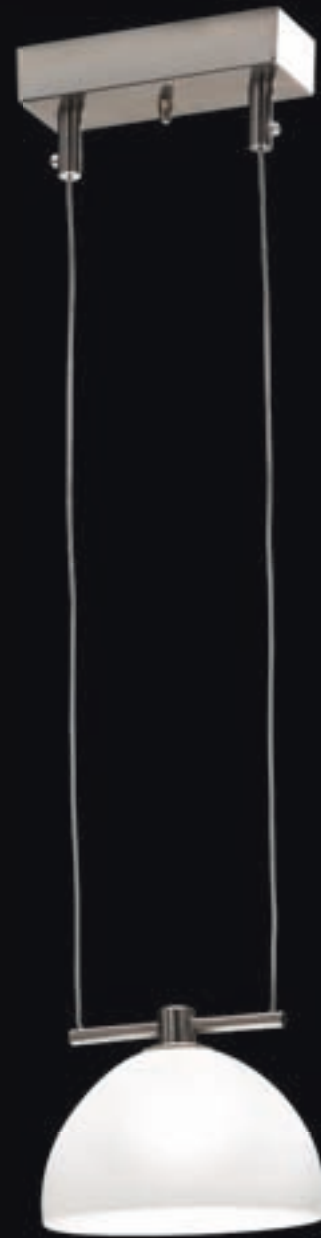

 **BI** Vetro bianco satinato
White satin glass
Белые атласные

2706 / 2S

2705 / 1S

Cupola

code **2706 / 2S**
 size L 45 x H 98 x Sp. 9 cm
 G9 2 x 75W
 (Lampadine incluse / Bulbs included)

code **2705 / 1S**
 size L 15 x H 98 x Sp. 9 cm
 G9 1 x 75W
 (Lampadine incluse / Bulbs included)