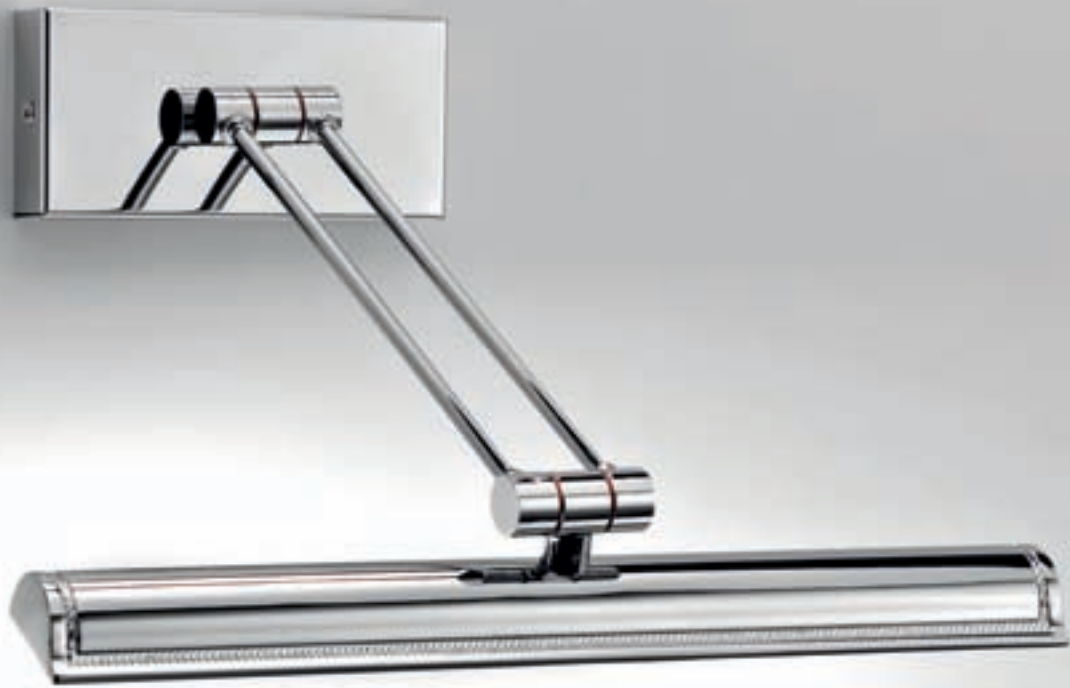

5045 / 5AP - CR