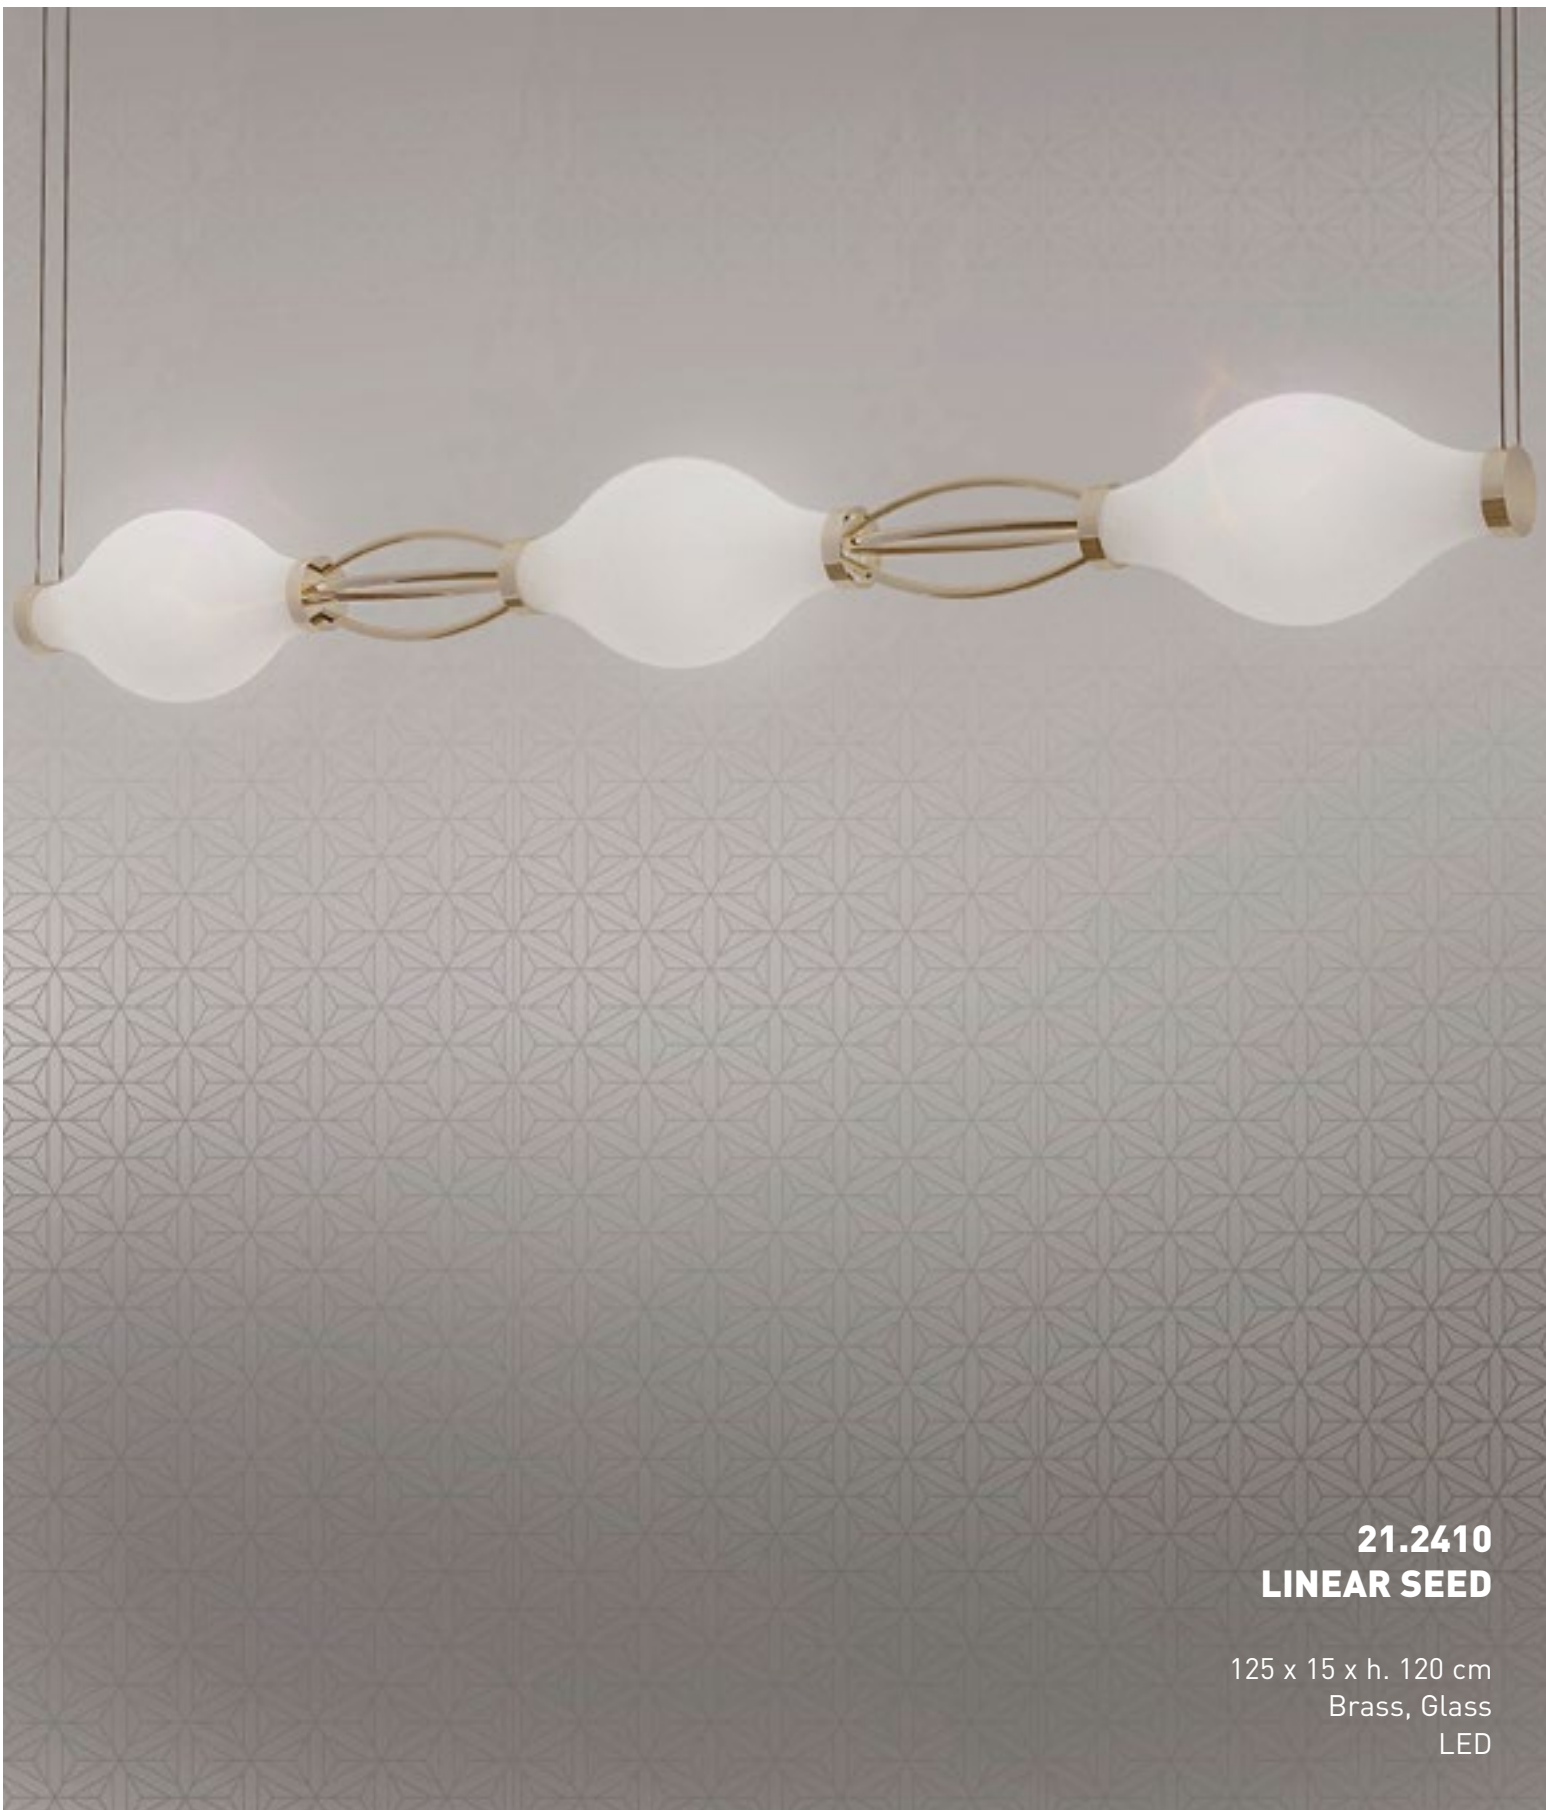

20 x 28 x h. 42 cm  
Brass, Marble, Fabric  
LED

**21.4444**  
**SPHERE**

ø 80 x h. 100 cm  
Iron, Crystal  
LED

**21.9912**  
**LINEA**

160 x 23,5 x h. 134 cm  
Iron, Crystal  
LED

**21.9914**  
**LINEA 2**

30 x 25 x h. 160 cm  
Iron, Fabric  
LED  
Dimmable

**21.2224**  
**MODULAR-O**

15 x 15 x h. 12 cm each  
Iron, Fabric  
LED  
Dimmable

**21.6660**  
**DECO SPHERE**

ø 44 x h. 70 cm  
Iron, Glass, Fabric  
LED

**21.6670**  
**TORUS**

ø 80 x h. 120 cm  
Brass, Crystal  
LED

**21.2225**  
**CIRCLE EGG**

65 x 6 x h. 65 cm  
Brass, Marble, Crystal  
LED

**21.2320**  
**TWIRL**

ø min 20 cm  
ø max 120 cm  
h. 120 cm  
Brass, Plexy  
LED

**21.2410**  
**LINEAR SEED**

125 x 15 x h. 120 cm  
Brass, Glass  
LED

**21.2411**  
**VERTICAL SEED**

2 elements ø 15 x h. 95 cm  
Brass, Glass  
LED

**21.1211**  
**SQUEEZE TUBE**

ø 40 x h. 120 cm  
Brass, Fabric  
LED