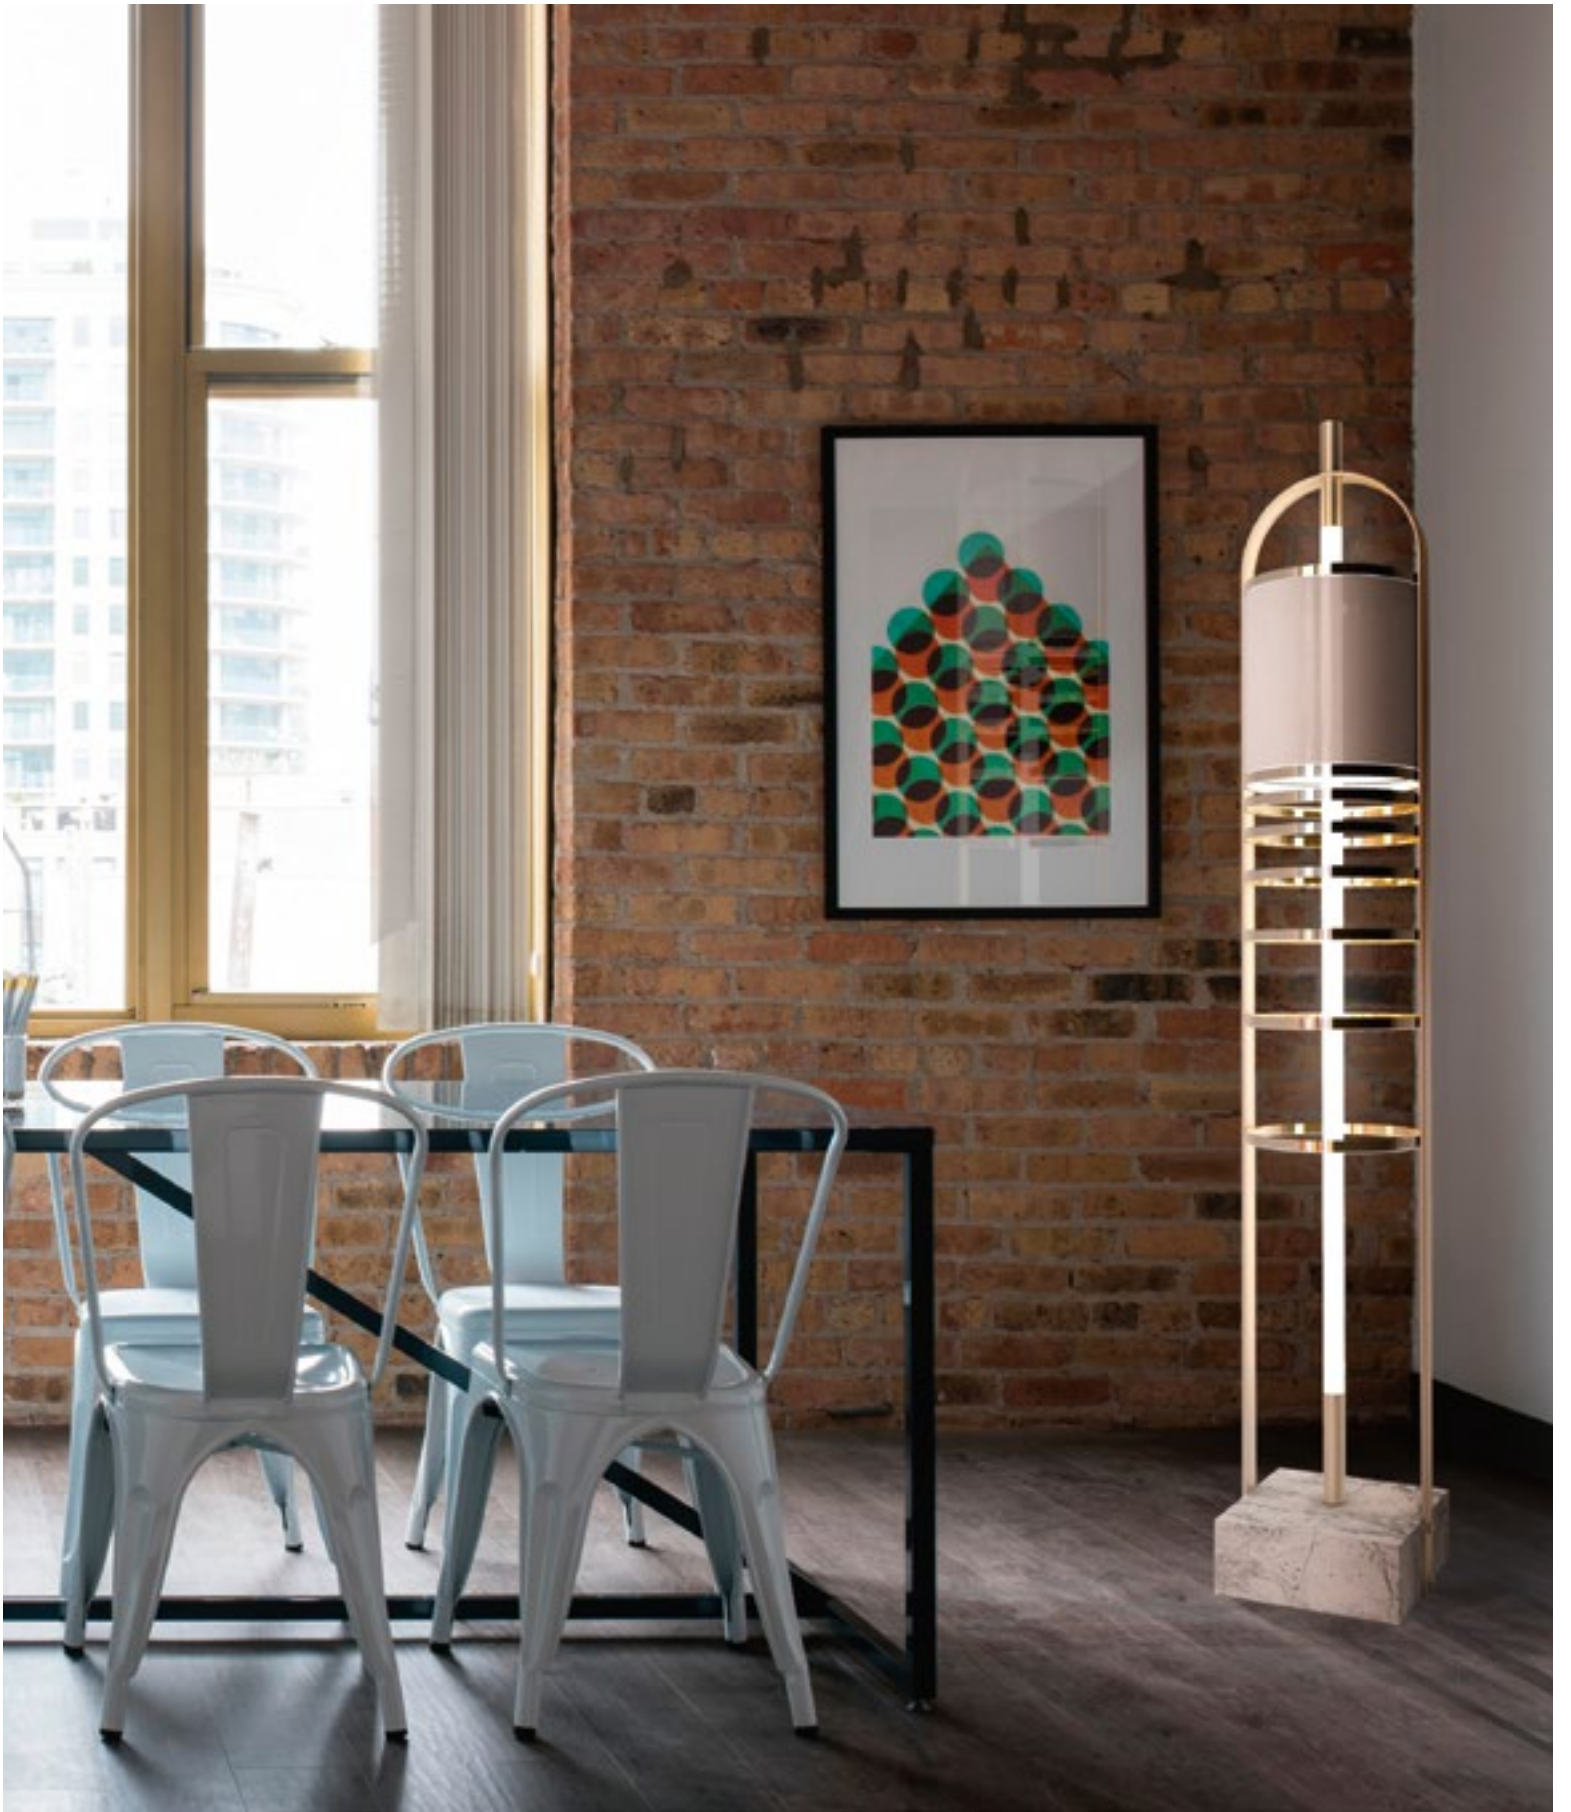

**21.7777**  
**LINEA-16**

83 x 60 x h. 110 cm  
Brass, Fabric  
LED

**21.7776**  
**LINEA-8**

83 x 60 x h. 40 cm  
Brass, Fabric  
LED

**21.7771**  
**LINEA-L**

17 x 6 x h. 36 cm  
Brass, Fabric  
LED

**21.7772**  
**LINEA-U**

12,4 x 6 x h. 36 cm  
Brass, Fabric  
LED

**21.7773**  
**LINEA-E**

21 x 6 x h. 38 cm  
Brass, Fabric  
LED

**21.7775**  
**LINEA-0**

30 x 8,5 x h. 22,5 cm  
Brass, Fabric, Crystal  
LED

**21.7774**  
**LINEA-V**

18 x 8,5 x h. 45 cm  
Brass, Fabric  
LED

**21.3333**  
**TRIANGLES**

ø 96 x h. 240 cm  
Brass, Glass  
LED

**21.3335**  
**SPIRAL**

ø 80 x h. 240 cm  
Brass, Crystal  
LED

**21.1112**  
**CAPSULE**

30 x 30 x h. 160 cm  
Brass, Plexy  
LED  
Dimmable