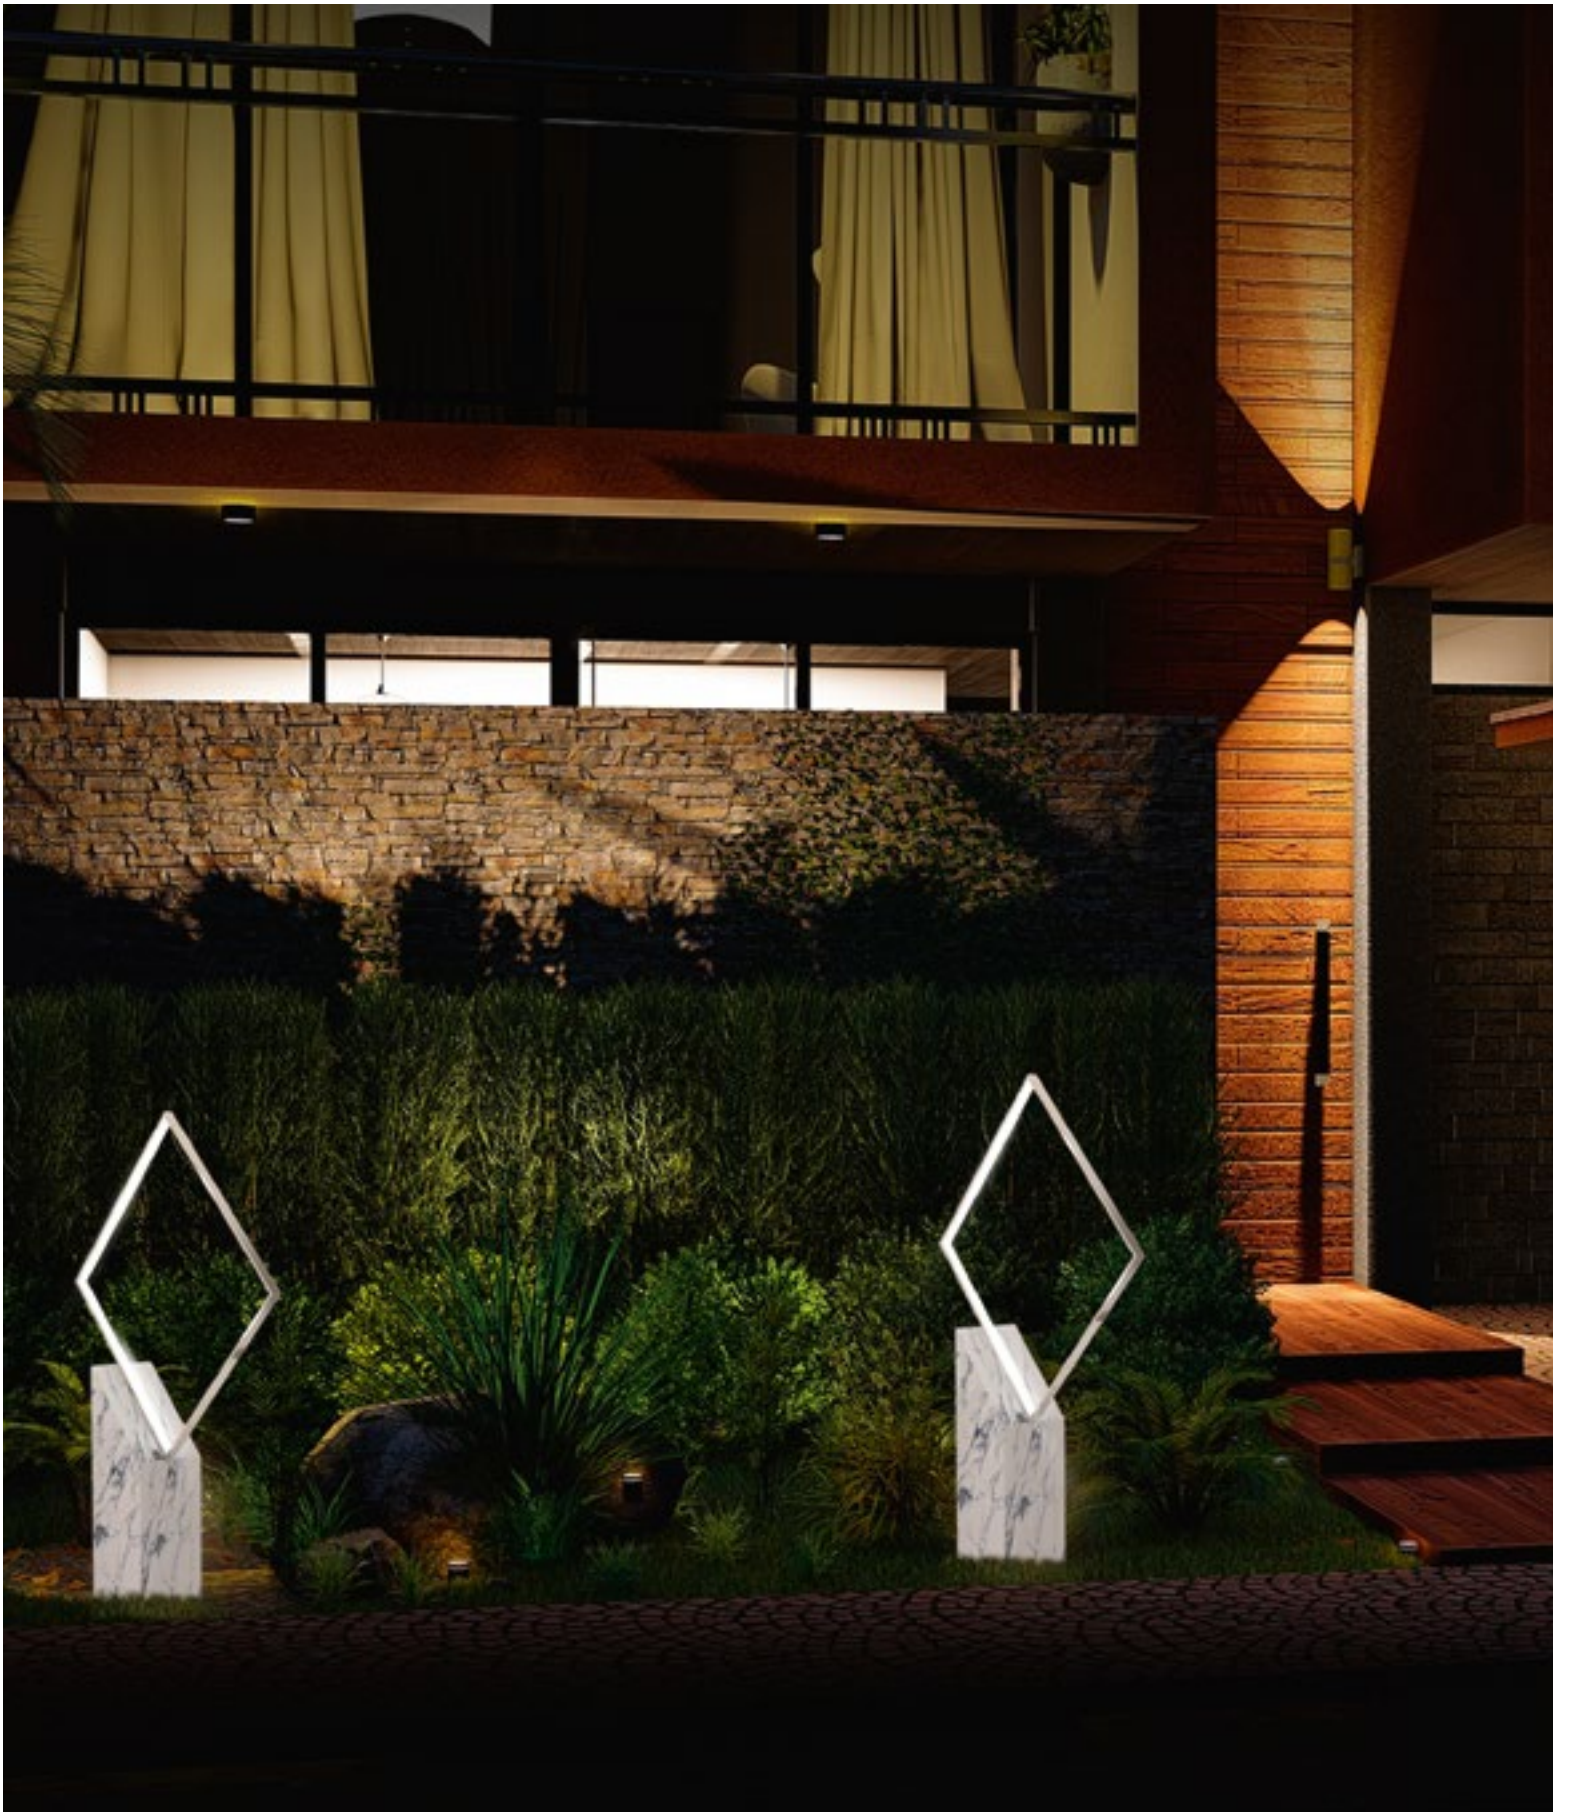

**21.5553  
CYLINDER**

19,5 x 20,5 x h. 59,5 cm  
Iron, Metal Fabric  
LED

**21.000**  
**CIRCLE-M**

84 x 20 x h. 95 cm  
Brass, Marble  
LED  
Dimmable

**21.0001  
SQUARE**

99 x 20 x h. 124 cm  
Brass, Marble  
LED  
Dimmable