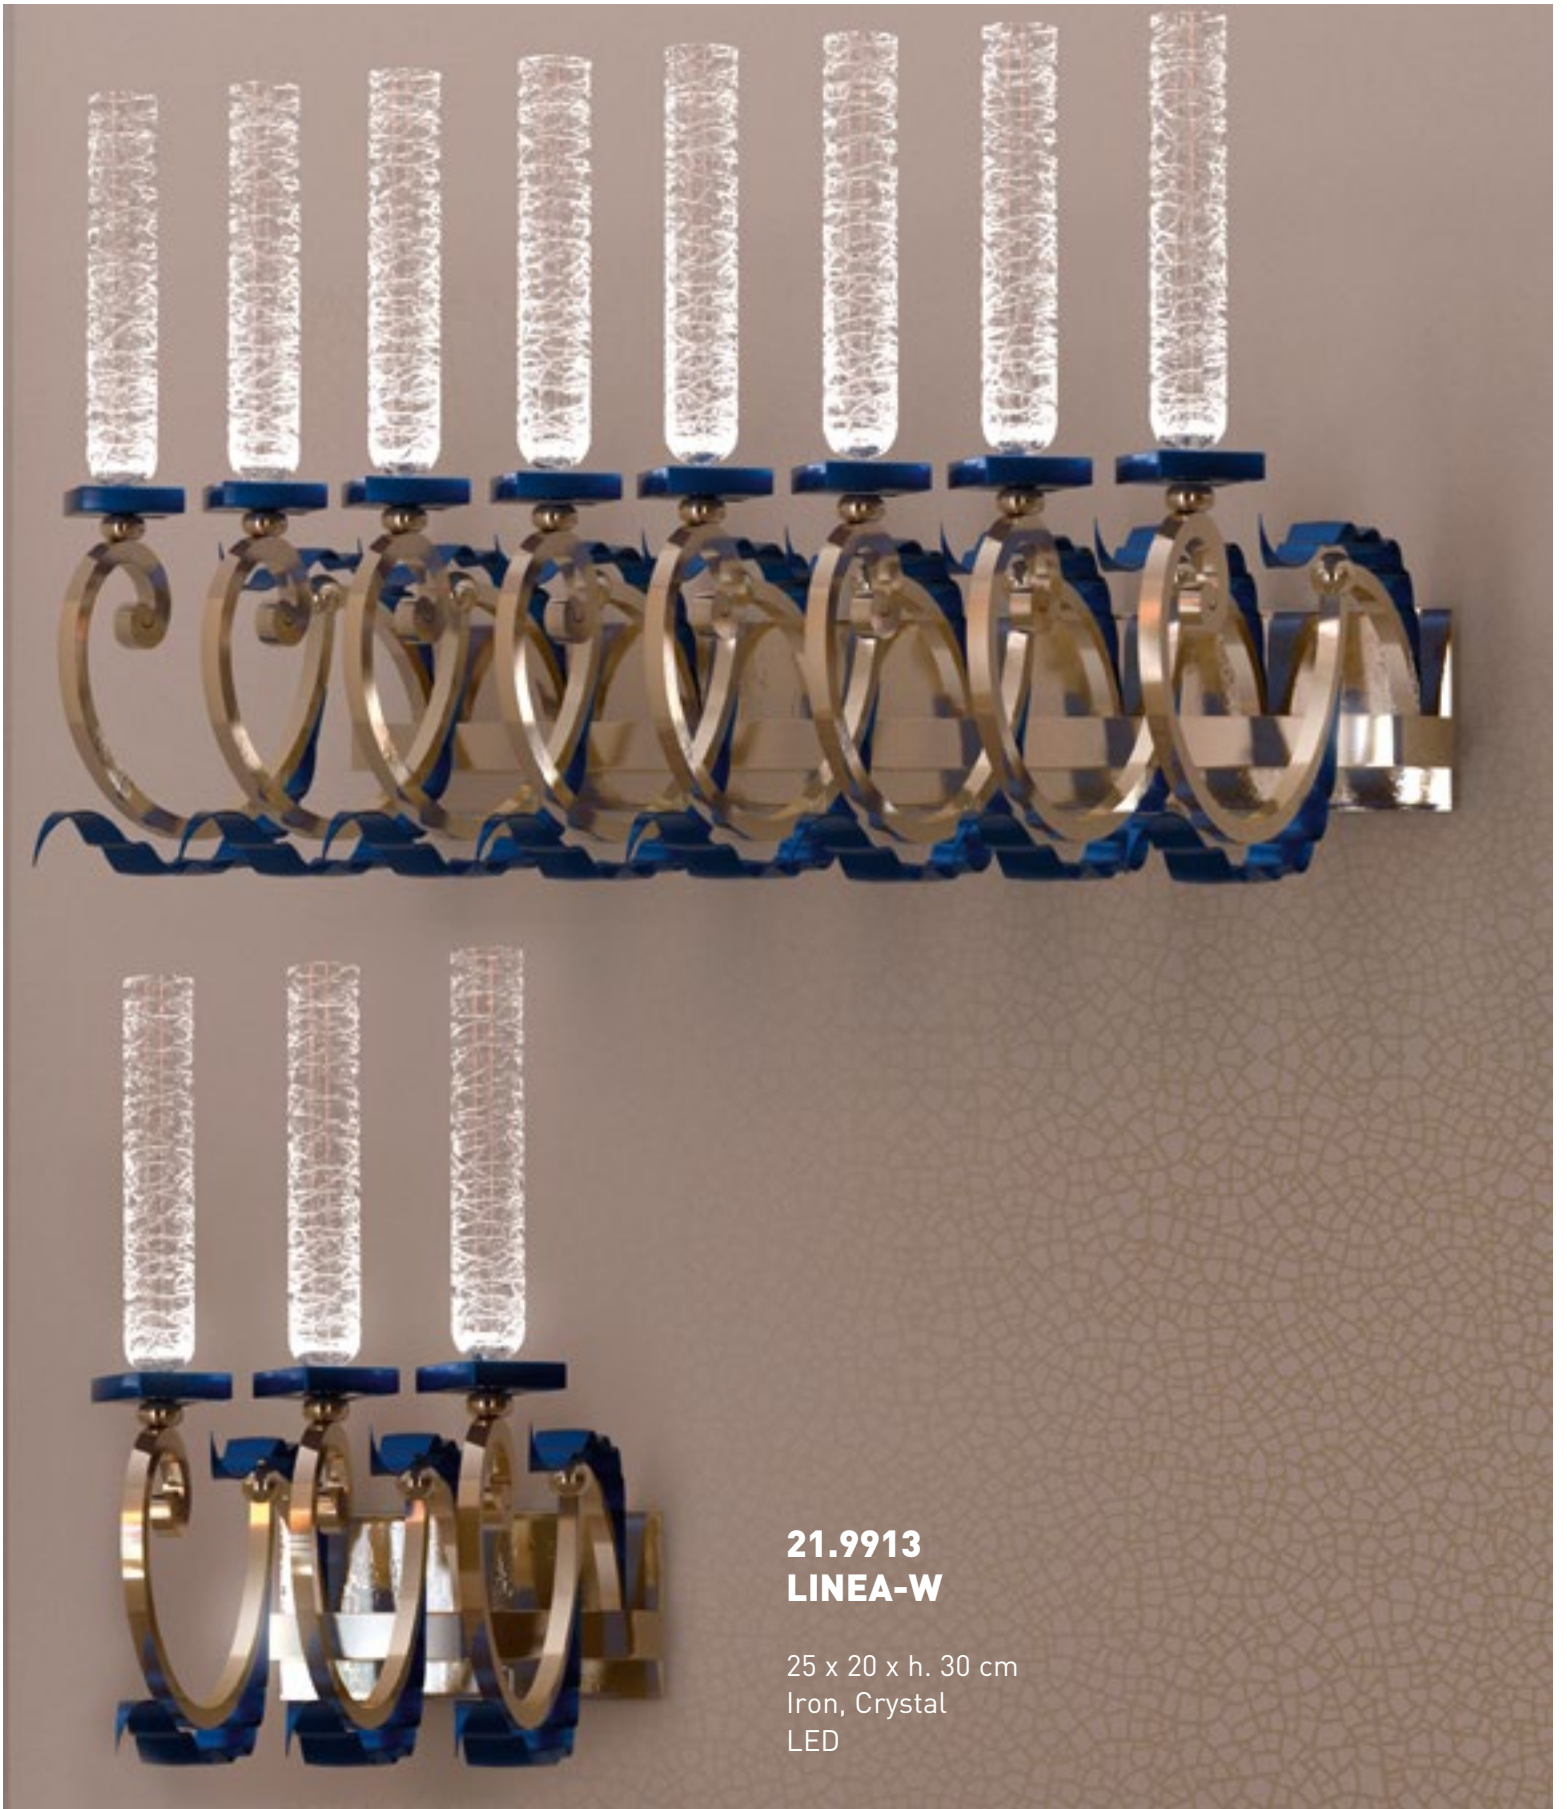

20 x 28 x h. 42 cm  
Brass, Marble, Fabric  
LED

**21.4444**  
**SPHERE**

ø 80 x h. 100 cm  
Iron, Crystal  
LED

**21.9912**  
**LINEA**

160 x 23,5 x h. 134 cm  
Iron, Crystal  
LED

**21.9914**  
**LINEA 2**

95 x 73 x h. 136 cm  
Iron, Crystal  
LED

**21.9913**  
**LINEA-W**

25 x 20 x h. 30 cm  
Iron, Crystal  
LED

**21.9911  
LINEA-C**

20 x 20 x h. 30 cm  
Iron, Crystal  
LED

**21.9913  
LINEA-C**

20 x 20 x h. 35 cm  
Iron, Crystal  
LED

**21.7777**  
**LINEA-16**

83 x 60 x h. 110 cm  
Brass, Fabric  
LED

**21.7776**  
**LINEA-8**

83 x 60 x h. 40 cm  
Brass, Fabric  
LED

**21.7771**  
**LINEA-L**

17 x 6 x h. 36 cm  
Brass, Fabric  
LED

**21.7772**  
**LINEA-U**

12,4 x 6 x h. 36 cm  
Brass, Fabric  
LED

**21.7773**  
**LINEA-E**

21 x 6 x h. 38 cm  
Brass, Fabric  
LED

**21.7775**  
**LINEA-0**

30 x 8,5 x h. 22,5 cm  
Brass, Fabric, Crystal  
LED

**21.7774**  
**LINEA-V**