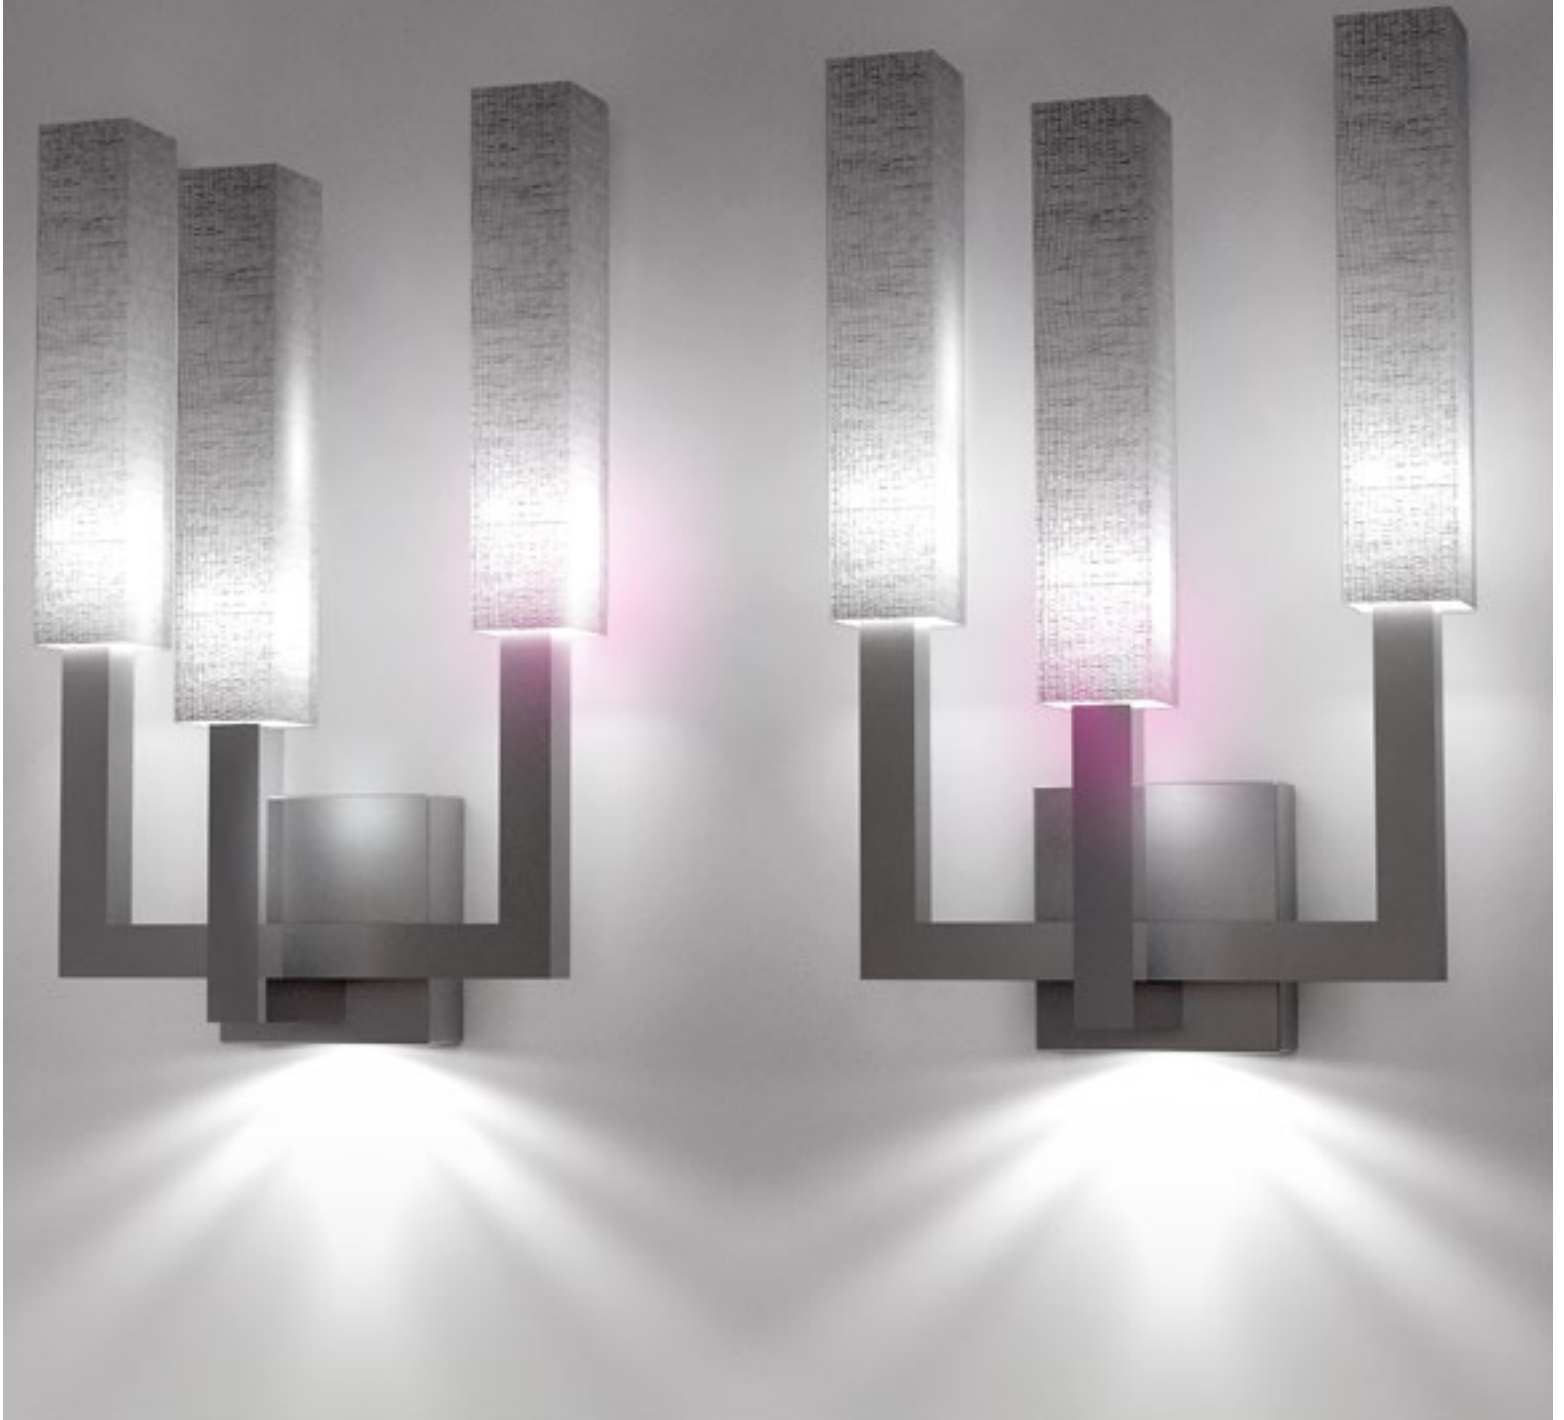

**21.7777**  
**LINEA-16**

83 x 60 x h. 110 cm  
Brass, Fabric  
LED

**21.7776**  
**LINEA-8**

83 x 60 x h. 40 cm  
Brass, Fabric  
LED

**21.7771**  
**LINEA-L**

17 x 6 x h. 36 cm  
Brass, Fabric  
LED

**21.7772**  
**LINEA-U**

12,4 x 6 x h. 36 cm  
Brass, Fabric  
LED

**21.7773**  
**LINEA-E**

21 x 6 x h. 38 cm  
Brass, Fabric  
LED

**21.7775**  
**LINEA-0**

30 x 8,5 x h. 22,5 cm  
Brass, Fabric, Crystal  
LED

**21.7774**  
**LINEA-V**