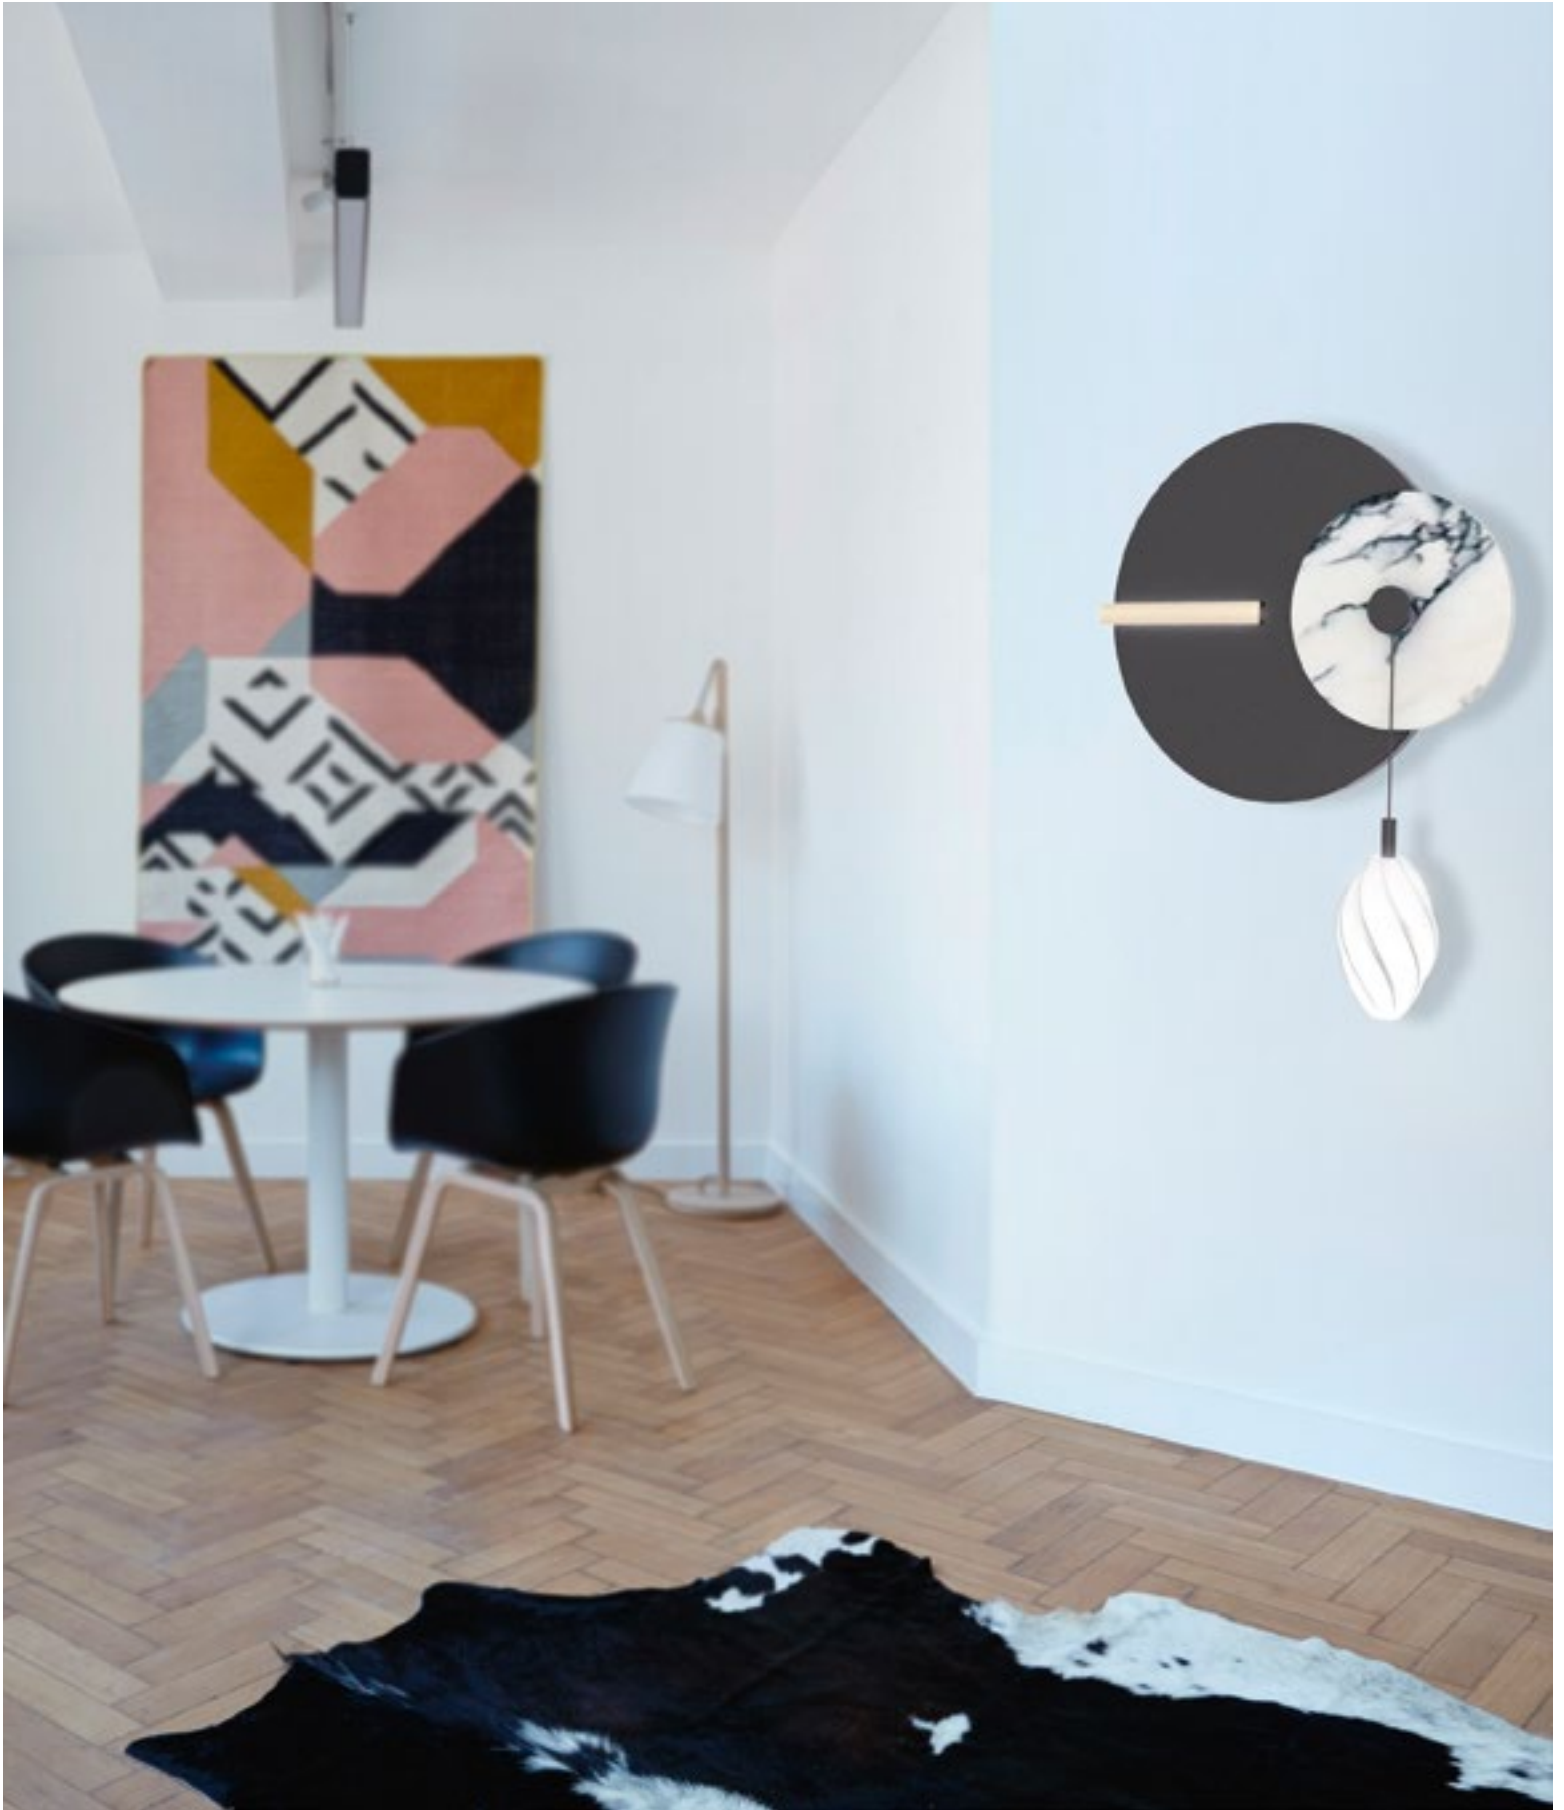

30 x 25 x h. 160 cm  
Iron, Fabric  
LED  
Dimmable

**21.2224**  
**MODULAR-O**

15 x 15 x h. 12 cm each  
Iron, Fabric  
LED  
Dimmable

**21.6660**  
**DECO SPHERE**

ø 44 x h. 70 cm  
Iron, Glass, Fabric  
LED

**21.6670**  
**TORUS**

ø 80 x h. 120 cm  
Brass, Crystal  
LED

**21.2225**  
**CIRCLE EGG**

65 x 6 x h. 65 cm  
Brass, Marble, Crystal  
LED

**21.2320**  
**TWIRL**

ø min 20 cm  
ø max 120 cm  
h. 120 cm  
Brass, Plexy  
LED

**21.2410**  
**LINEAR SEED**

125 x 15 x h. 120 cm  
Brass, Glass  
LED

**21.2411**  
**VERTICAL SEED**

2 elements ø 15 x h. 95 cm  
Brass, Glass  
LED

**21.1211**  
**SQUEEZE TUBE**

ø 40 x h. 120 cm  
Brass, Fabric  
LED