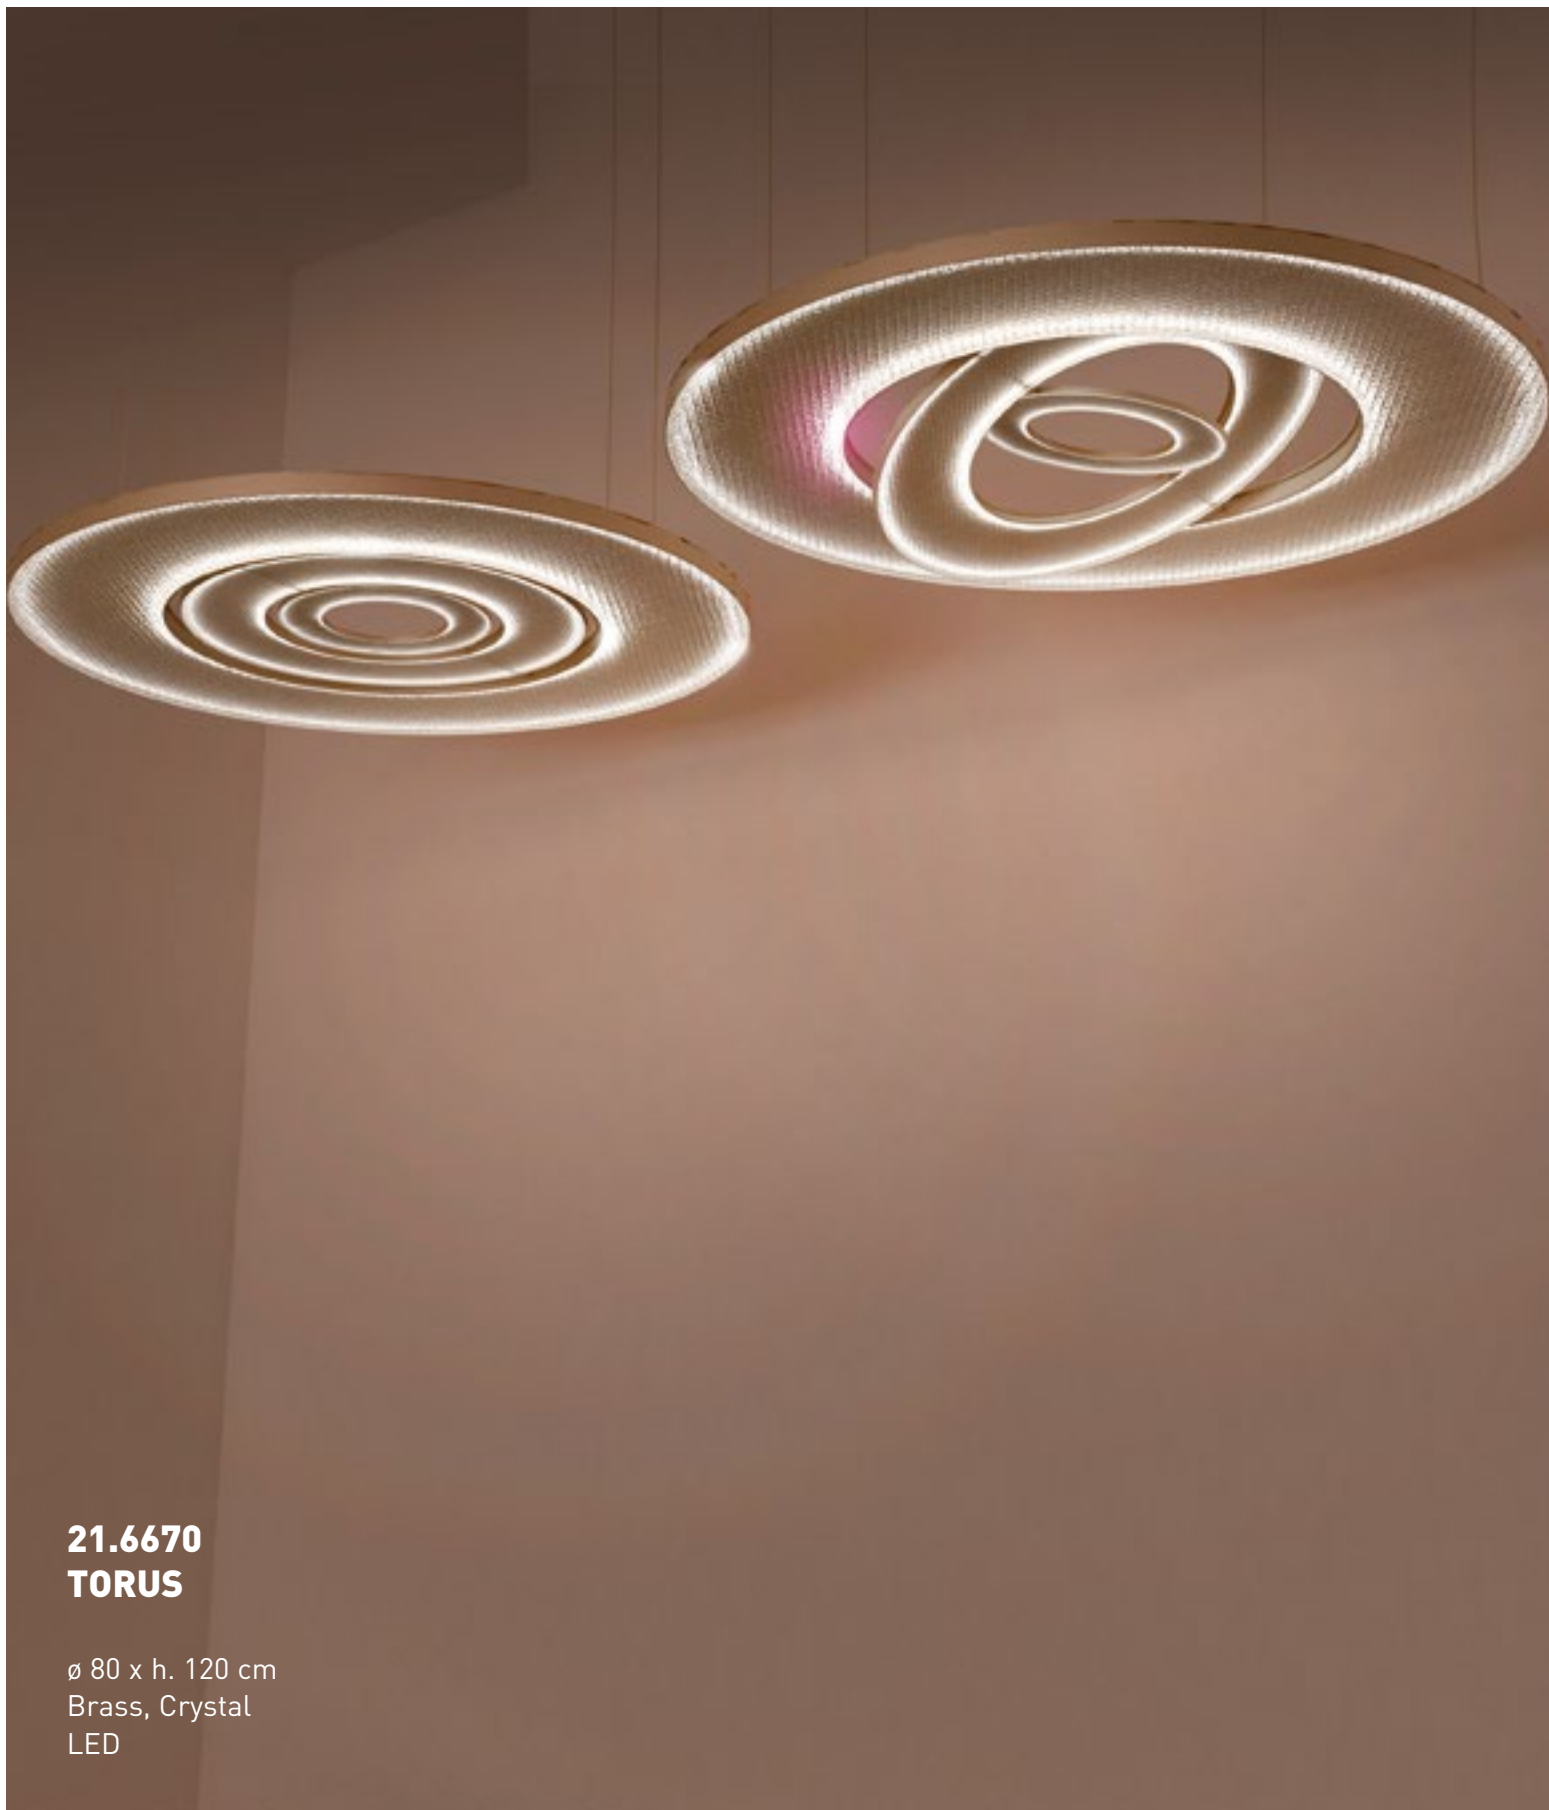

20 x 28 x h. 42 cm  
Brass, Marble, Fabric  
LED

**21.4444**  
**SPHERE**

ø 80 x h. 100 cm  
Iron, Crystal  
LED

**21.9912**  
**LINEA**

160 x 23,5 x h. 134 cm  
Iron, Crystal  
LED

**21.9914**  
**LINEA 2**

30 x 25 x h. 160 cm  
Iron, Fabric  
LED  
Dimmable

**21.2224**  
**MODULAR-O**

15 x 15 x h. 12 cm each  
Iron, Fabric  
LED  
Dimmable

**21.6660**  
**DECO SPHERE**

ø 44 x h. 70 cm  
Iron, Glass, Fabric  
LED

**21.6670**  
**TORUS**

ø 80 x h. 120 cm  
Brass, Crystal  
LED

**21.2225**  
**CIRCLE EGG**

65 x 6 x h. 65 cm  
Brass, Marble, Crystal  
LED

**21.2320**  
**TWIRL**

ø min 20 cm  
ø max 120 cm  
h. 120 cm  
Brass, Plexy  
LED

**21.2410**  
**LINEAR SEED**

125 x 15 x h. 120 cm  
Brass, Glass  
LED

**21.2411**  
**VERTICAL SEED**

2 elements ø 15 x h. 95 cm  
Brass, Glass  
LED

**21.1211**  
**SQUEEZE TUBE**

ø 40 x h. 120 cm  
Brass, Fabric  
LED