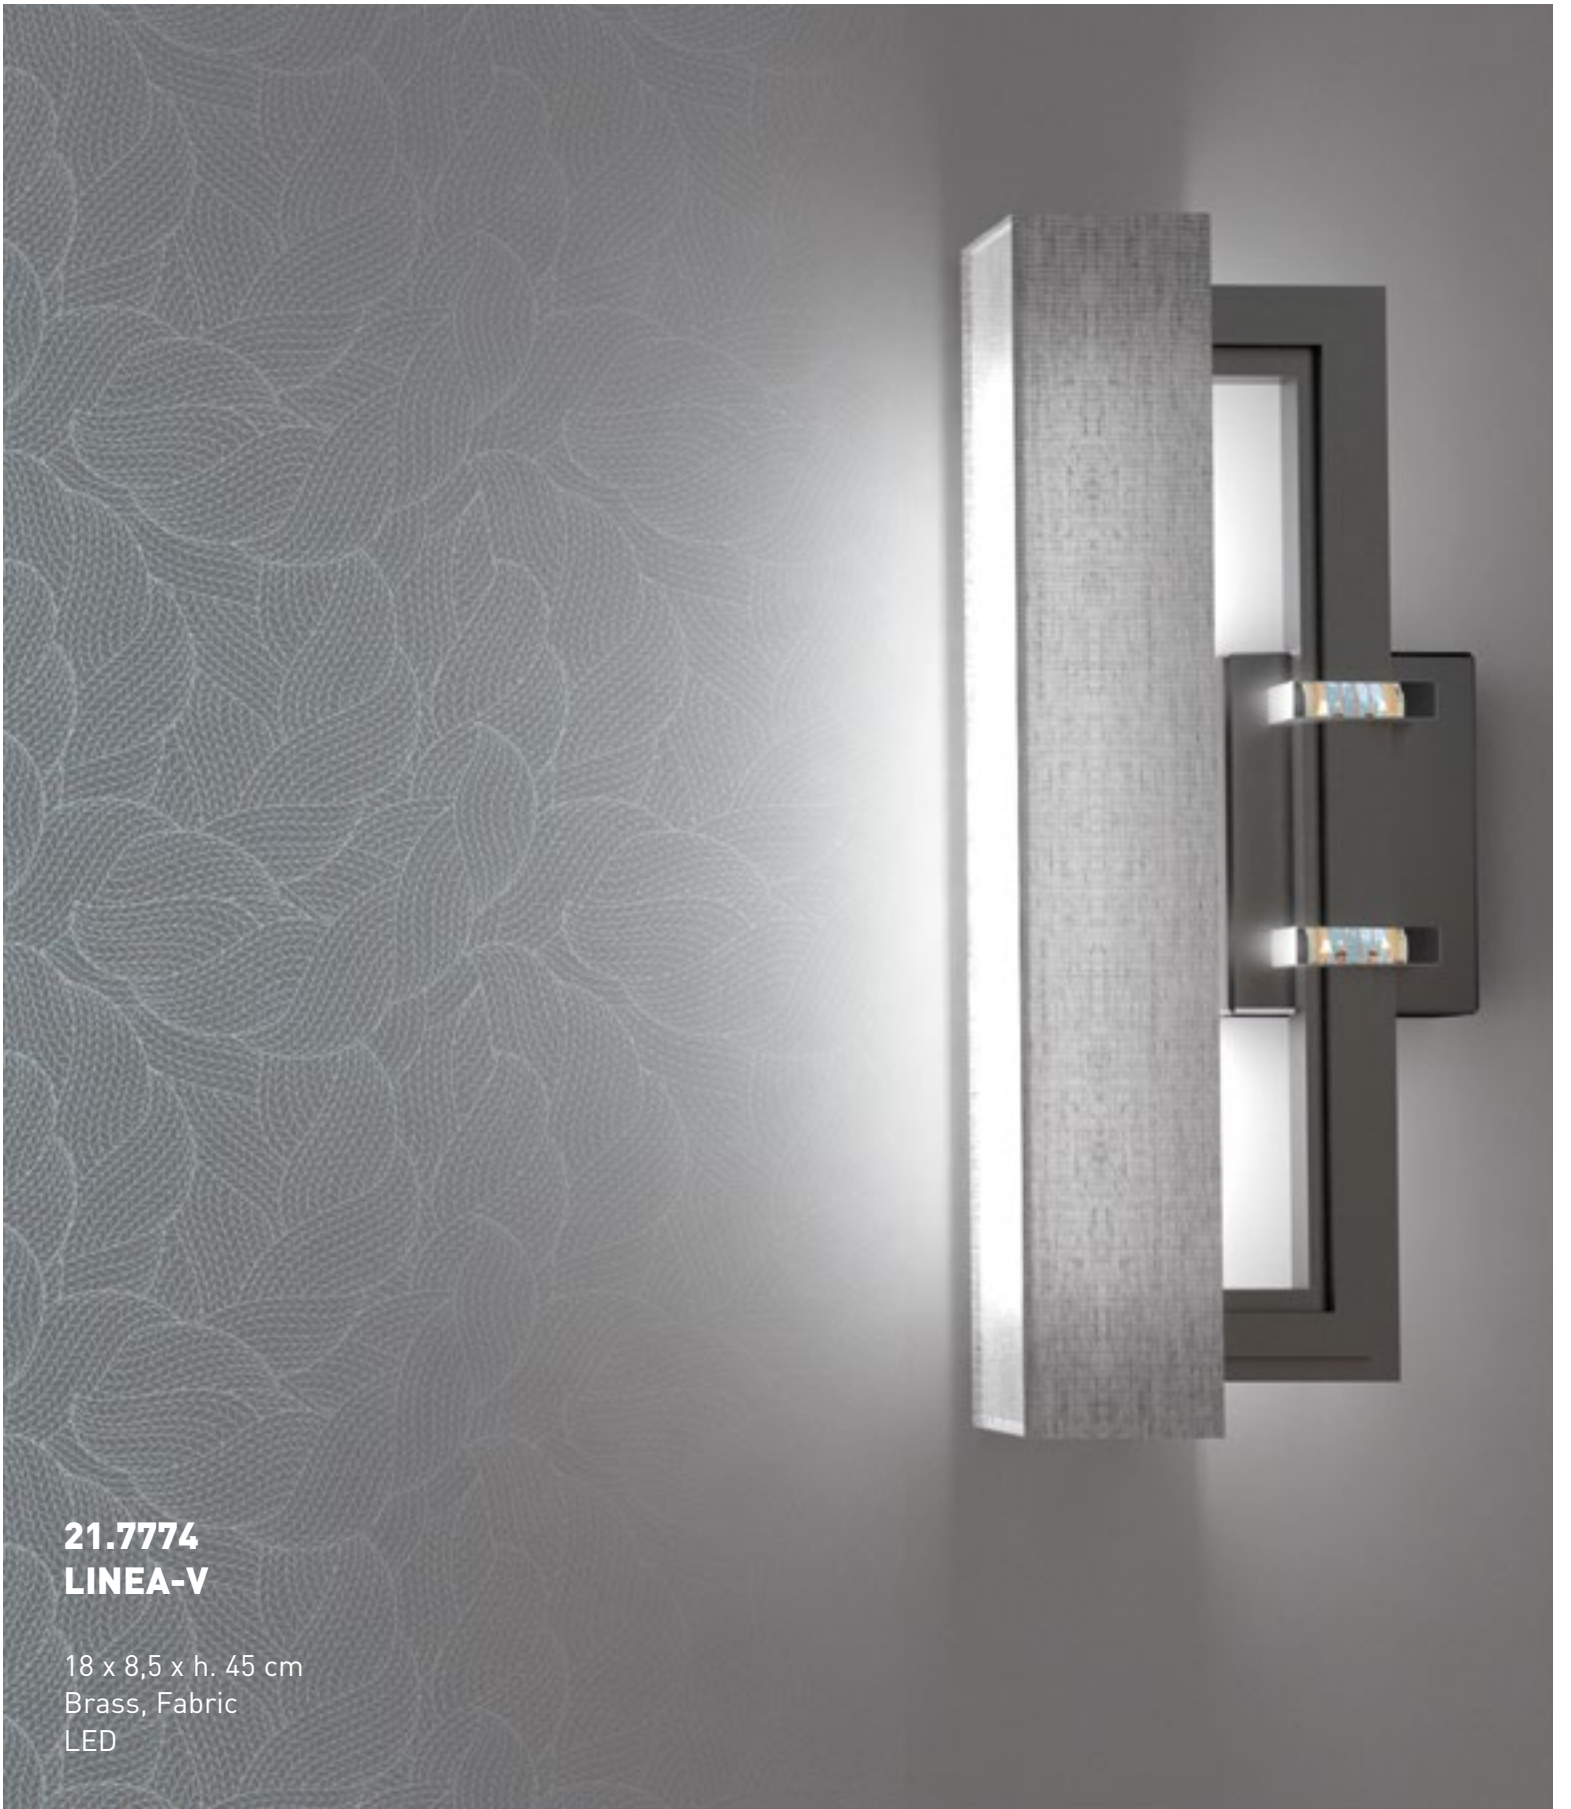

**21.7777**  
**LINEA-16**

83 x 60 x h. 110 cm  
Brass, Fabric  
LED

**21.7776**  
**LINEA-8**

83 x 60 x h. 40 cm  
Brass, Fabric  
LED

**21.7771**  
**LINEA-L**

17 x 6 x h. 36 cm  
Brass, Fabric  
LED

**21.7772**  
**LINEA-U**

12,4 x 6 x h. 36 cm  
Brass, Fabric  
LED

**21.7773**  
**LINEA-E**

21 x 6 x h. 38 cm  
Brass, Fabric  
LED

**21.7775**  
**LINEA-0**

30 x 8,5 x h. 22,5 cm  
Brass, Fabric, Crystal  
LED

**21.7774**  
**LINEA-V**

18 x 8,5 x h. 45 cm  
Brass, Fabric  
LED

**21.3333**  
**TRIANGLES**

ø 96 x h. 240 cm  
Brass, Glass  
LED

**21.3335**  
**SPIRAL**

ø 80 x h. 240 cm  
Brass, Crystal  
LED

**21.1112**  
**CAPSULE**

30 x 30 x h. 160 cm  
Brass, Plexy  
LED  
Dimmable