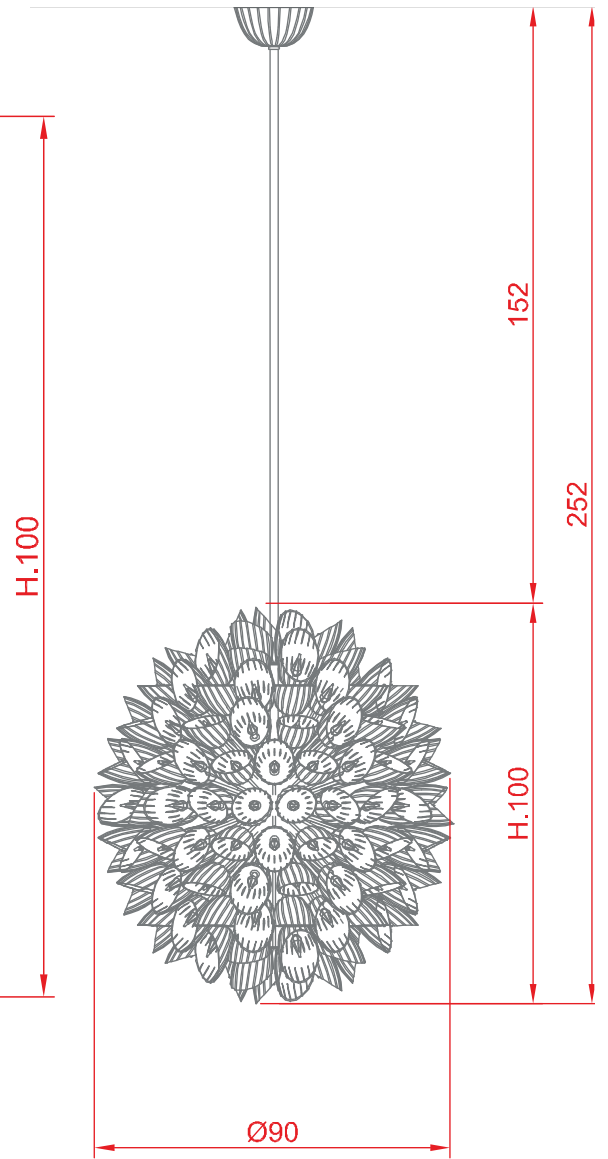

35

50

150

“L”

Ø 60

“M”

“N”

“O”

“V”

“W”

“X”

“Y”

**“Z”**

OUR VISION,  
OUR STANDARD,  
*YOUR DESIGN.*

DE MAJO