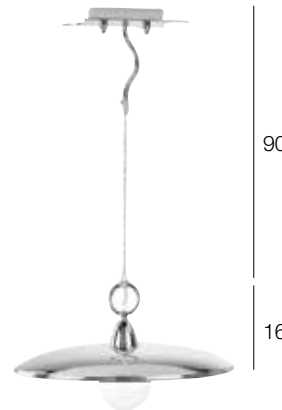

Ø 21 x P 30 x H 20 cm

CODE	FINISHING
362/1AP-	BR-BOM
362/1AP-	CR-BOM

max 100W E27 IP20 220-240V > E

Ø 31 x H 14 + 90 = TOT 104 cm

CODE	FINISHING
358/1S-PC-	BR-BOM
358/1S-PC-	CR-BOM

max 100W E27 IP20 220-240V > E

Ø 40 x H 16 + 90 = TOT 106 cm

CODE	FINISHING
358/1S-GR-	BR-BOM
358/1S-GR-	CR-BOM

max 100W E27 IP20 220-240V > E

FINITURE DISPONIBILI
AVAILABLE FINISHES
ПРЕДЛАГАЕМЫЕ ВАРИАНТЫ ОТДЕЛКИ

FAZZOLETTI DISPONIBILI SU RICHIESTA
PER TUTTI GLI ARTICOLI DELLA SERIE
"TAVERNA"

HANDKERCHIEFS AVAILABLE
ON REQUEST FOR ALL ARTICLES
IN THE "TAVERNA" SERIES

ДОПОЛНЕНИЕ ИЗ ТКАНИ ПО ЗАПРОСУ
ДЛЯ ВСЕХ ИЗДЕЛИЙ ИЗ СЕРИИ
"ТАВЕРНА"

F001 x Ø 21 cm
F002 x Ø 26 cm
F003 x Ø 31 cm
F004 x Ø 36 cm
F005 x Ø 40 cm