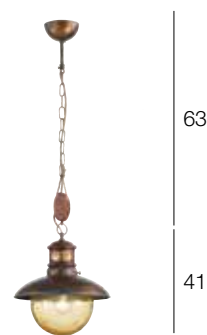

63
41

Ø 26,5 x H 41 + 63 = TOT 104 cm

CODE	FINISHING	GLASS
639/1S-	BR-	AM
639/1S-	BR-	TR
639/1S-	BRVE-	AM
639/1S-	BRVE-	TR

max 60W E27 IP20 220-240V > E

FINITURE DISPONIBILI
AVAILABLE FINISHES
ПРЕДЛАГАЕМЫЕ ВАРИАНТЫ ОТДЕЛКИ

BR BRVE

VETRI DISPONIBILI
AVAILABLE GLASS DIFFUSERS
ПРЕДЛАГАЕМЫЕ ВАРИАНТЫ СТЕКЛА

AM TR