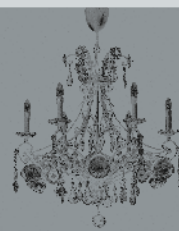

DESIGN: STUDIO BANCÌ

12.0847

6E14 (6x60 W max)
6E14 (6x40 W max)
Kg. 20
Ferro, Cristallo, Vetro
Iron, Crystal, Glass
ORO E ARGENTO CONSUMATO
GOLD AND DISTRESSED SILVER

ø 84 cm. 33"

h. 88 cm. (109) 34" 5/8 (43")