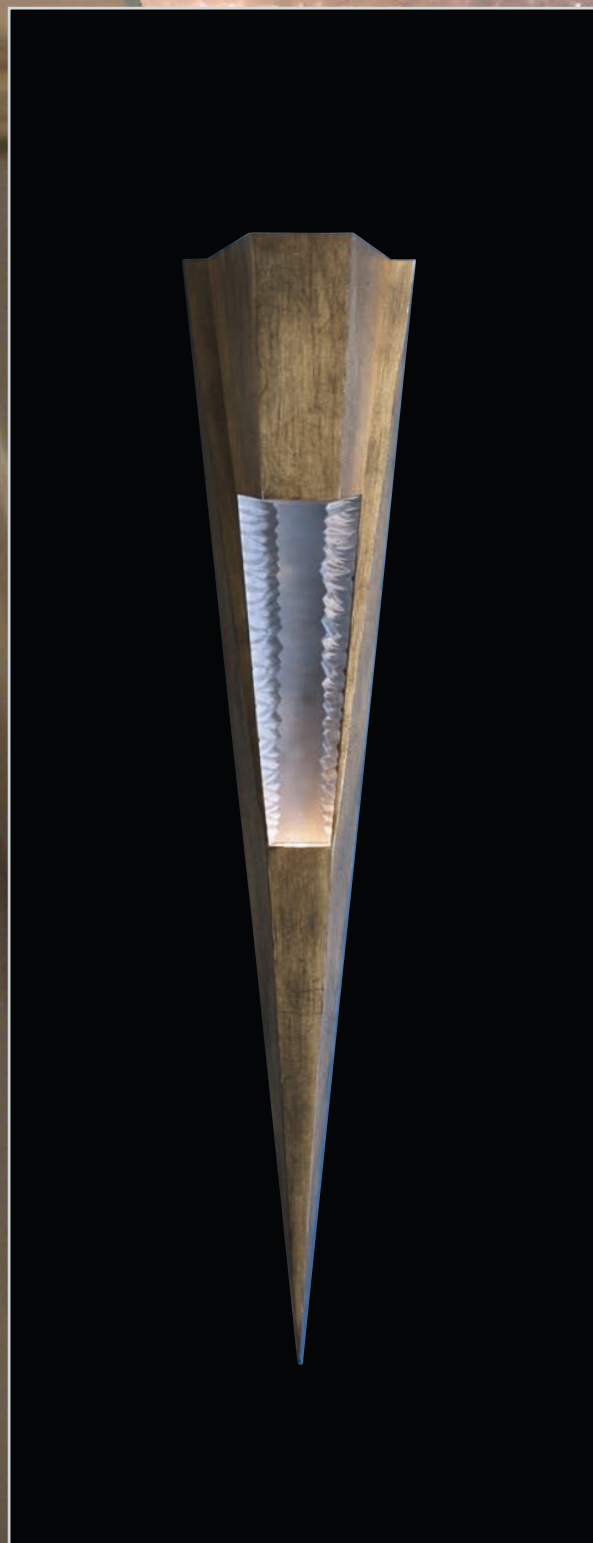

Port

39.2570

1E27 Hal 75 W max Reflector
1G9 Hal 40 W max
h. 81 cm. 31" 7/8
- 17x11 cm. 6" 3/4x4" 3/8
Kg. 4

Ferro, Vetro - Iron, Glass

ORO CONSUMATO

DISTRESSED GOLD

Design: Studio Banci