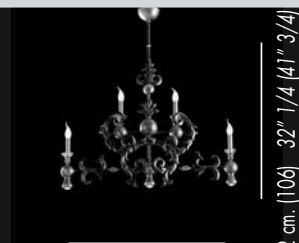

DESIGN: DANIELA BANCI

12.4282

4E14 (4x60 W max)
3E14 (3x30 W max Reflector)
Kg. 9,5
Ferro, Ottone, Cristallo
Iron, Brass, Crystal
GRIGIO-RUGGINE E ORO
GREY-RUST AND GOLD

- 98x11 cm. 38" 5/8x4" 3/8

h. 82 cm. (106) 32" 1/4 (41" 3/4)