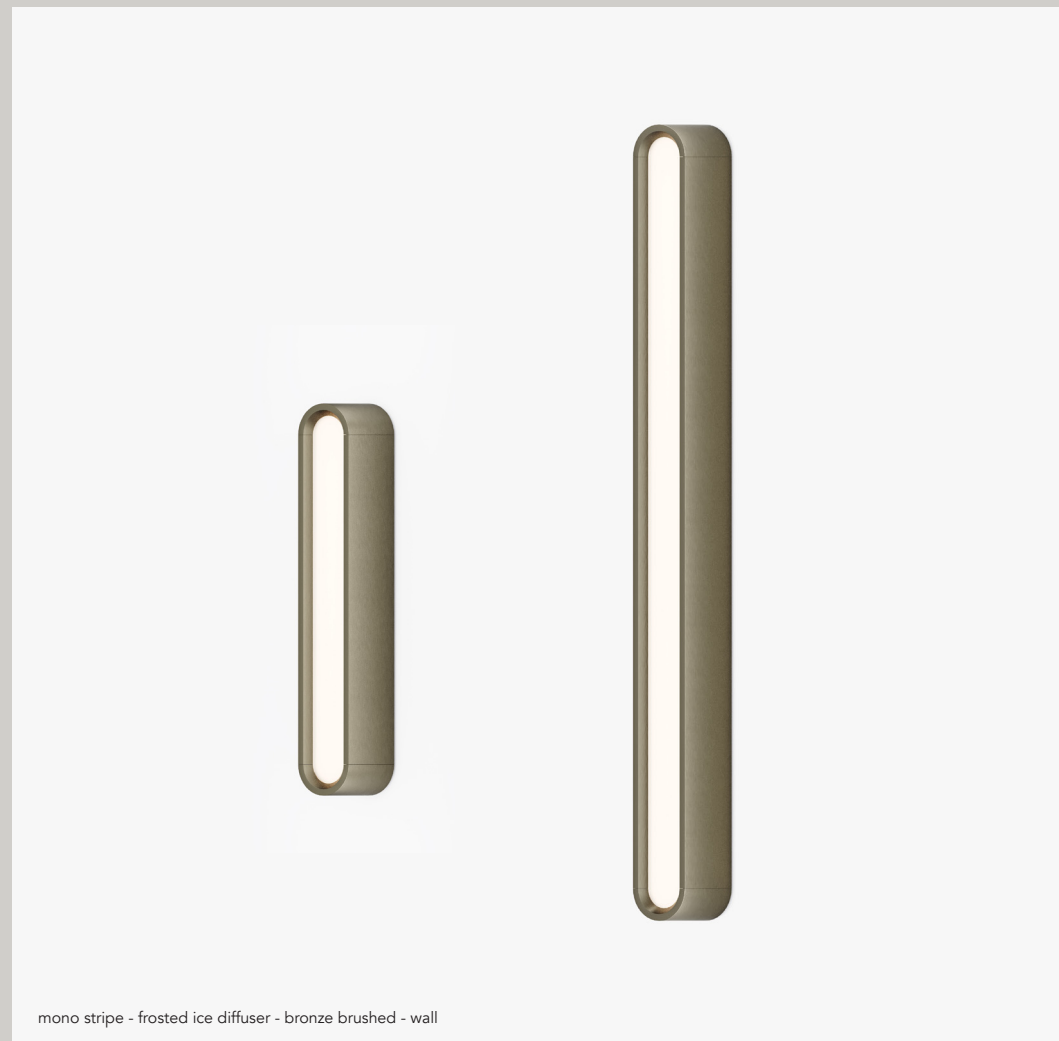

mono stripe - frosted ice diffuser - bronze brushed - wall