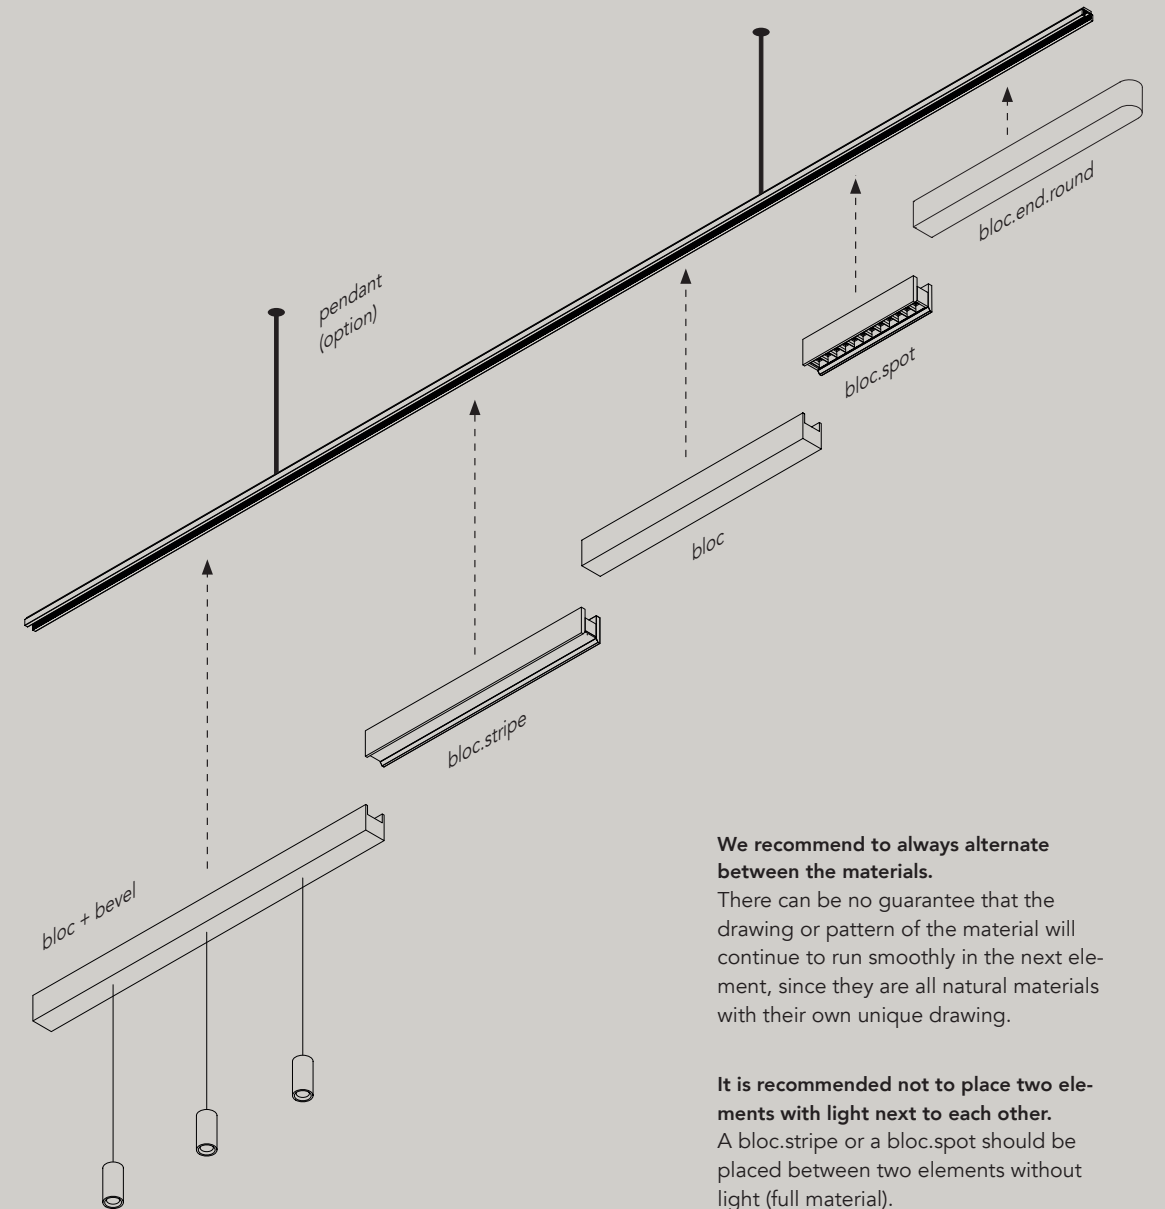

Accessories

- 20252.0000 bloc track pendant 2 m steel cable suspension (incl. elec. cable)
- 20253.0000 bloc track pendant 2 m steel cable suspension (1 per meter)
- 20254.0000 bloc track pendant 2 m bar suspension (incl. elec. cable)
- 20255.0000 bloc track pendant 2 m bar suspension (1 per meter)