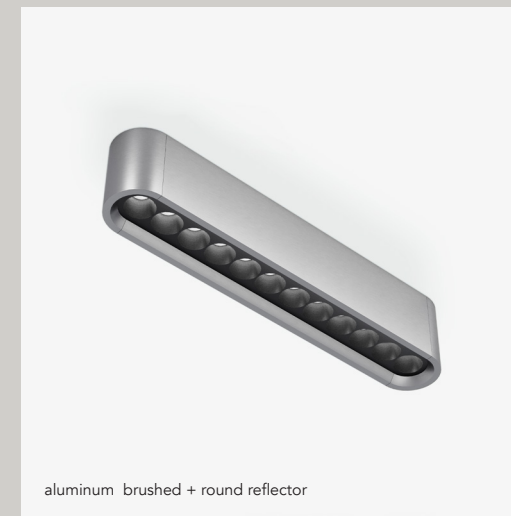

° bloc.mono

materials aluminum coated / PC
weight from 0,5-5kg
voltage 110-230V
wattage 8,2W - 16,4W (high output)
power supply integrated in fixture
dimming DALI, 0-10V, 1-10V, switchDIM, Casambi, Google Home & Amazon Alexa

IP20

Order Code

- 20700.AA00.BBBB.CCC.DD bloc spot mono 300
- 20701.AA00.BBBB.CCC.DD bloc spot mono 300 high output
- 20702.AA00.BBBB.CCC.DD bloc mono stripe 300
- 20703.AA00.BBBB.CCC.DD bloc mono stripe 300 high output
- 20710.AA00.BBBB.CCC.DD bloc mono stripe 600
- 20711.AA00.BBBB.CCC.DD bloc mono stripe 600 high output

AA	Finish		
01	black coated		
02	white coated		
21	black alu brushed		
22	aluminum brushed		
23	brass alu brushed		
25	bronze alu brushed		
26	dark bronze alu brushed		
BBBB	Light		
9527	cri >95, 2700K		
9530	cri >95, 3000K		
9540	cri >95, 4000K - on request		
CCC	Optic	Output	High output*
001	frosted ice diffuser	880lm - 310cd**	1610lm - 560cd**
002	microprism diffuser	780lm - 370cd**	1430lm - 680cd**
200	20 deg spots	1090lm - 5650cd	1870lm - 9770cd
300	30 deg spots	1055lm - 3310cd	1820lm - 5750cd
600	60 deg spots	1090lm - 1200cd	1870lm - 2060cd
DD	Dimming		
ND	no dimming		
DA	dali (0/1-10V, switchDIM, Casambi through interface)		
CA	casambi control		

* Values for 3000K. Color temperature influences the lumen output. Download complete photometric data on our website.

** For stripe 300