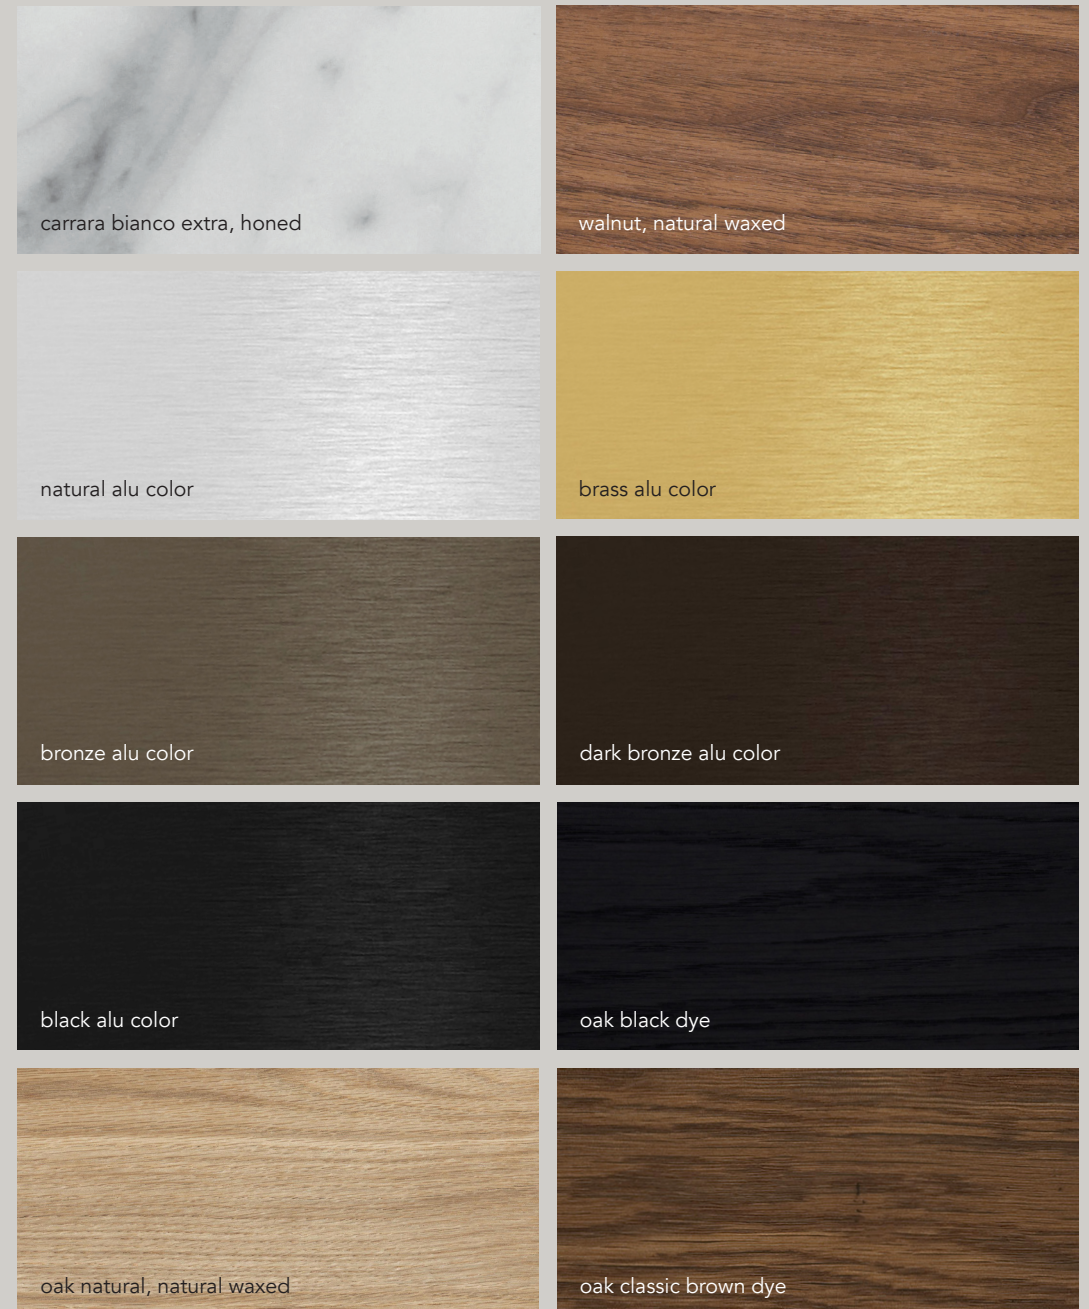

40	walnut, natural waxed
41	oak natural, natural waxed
42	oak classic brown dye
43	oak intense black dye
61	carrara bianco extra, honed

BBBB	Light
9527	cri >95, 2700K
9530	cri >95, 3000K
9540	cri >95, 4000K - on request

## AA Finish

- 01 black
- 02 white
- 40 walnut, natural waxed
- 41 oak natural, natural waxed
- 42 oak classic brown dye
- 43 oak intense black dye
- 61 carrara bianco extra, honed

Custom material on request  
Oak can be dyed in reference color

# °bloc colors

scale 1/1 - Differences in colors and patterns may occur since these are natural materials.