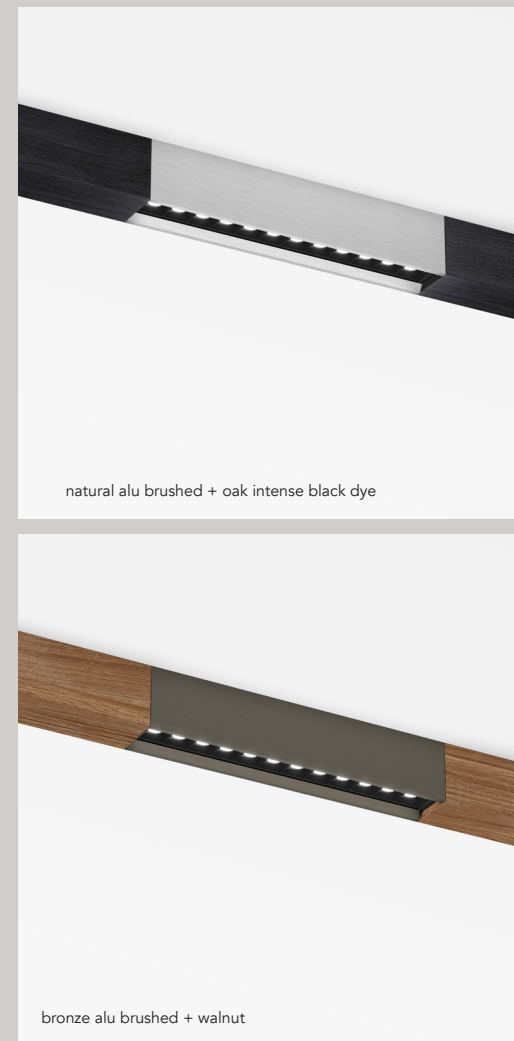

natural alu brushed + oak intense black dye

bronze alu brushed + walnut

AA Finish

- 01 black coated
- 02 white coated
- 21 black alu brushed
- 22 natural alu brushed
- 23 brass alu brushed
- 25 bronze alu brushed
- 26 dark bronze alu brushed

On request (round end version & high output not possible)

- 40 walnut, natural waxed
- 41 oak natural, natural waxed
- 42 oak classic brown dye
- 43 oak intense black dye
- 61 carrara bianco extra, honed

BBBB Light

- 9527 cri >95, 2700K
- 9530 cri >95, 3000K
- 9540 cri >95, 4000K - on request

CCC	Optic	Output*	High output*
200	20 deg	1090lm - 5650cd	1870lm - 9770cd
300	30 deg	1055lm - 3310cd	1820lm - 5750cd
600	60 deg	1090lm - 1200cd	1870lm - 2060cd

DD Dimming

- ND no dimming
- DA dali (0/1-10V, switchDIM, Casambi through interface)
- CA casambi control

* Values for 3000K. Color temperature influences the lumen output. Download complete photometric data on our website.