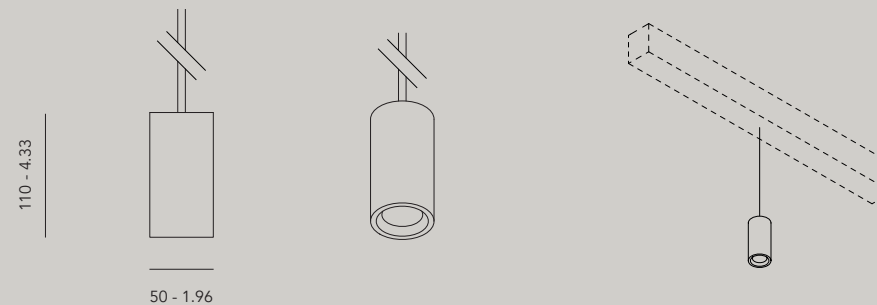

°bloc.bevel

materials aluminum / PC
weight 600gr / 1.32lb
voltage 48 Vdc
wattage 8,2 W
ugr <19
dimming DALI, 0-10V, 1-10V, switchDIM, Casambi, Google Home & Amazon Alexa*

IP20

Order Code

20500.AA00.BBBB.CCC.DD bevel
20501.AA00.BBBB.CCC.DD bevel monopoint

°bevel must always be accompanied with a °bloc (see page 126)

max. 1 °bevel on bloc.300
max. 2 °bevel on bloc.600
max. 3 °bevel on bloc.900

AA	Finish
01	black
02	white
22	aluminum brushed
23	brass alu brushed
25	bronze alu brushed
26	dark bronze alu brushed

BBBB	Light
9527	cri 95, 2700K
9530	cri 95, 3000K

CCC	Optic	Output*
300	30°	670lm - 1550cd
450	45°	700lm - 1070cd
600	60°	690lm - 811cd

DD	Dimming
ND	no dimming
DA	dali (0/1-10V, switchDIM, Casambi through interface)

Accessories

10150.0100 recessed ceiling rose black, Ø50 mm
10150.0200 recessed ceiling rose white, Ø50 mm

* Values for 3000K. Color temperature influences the lumen output. Download complete photometric data on our website.