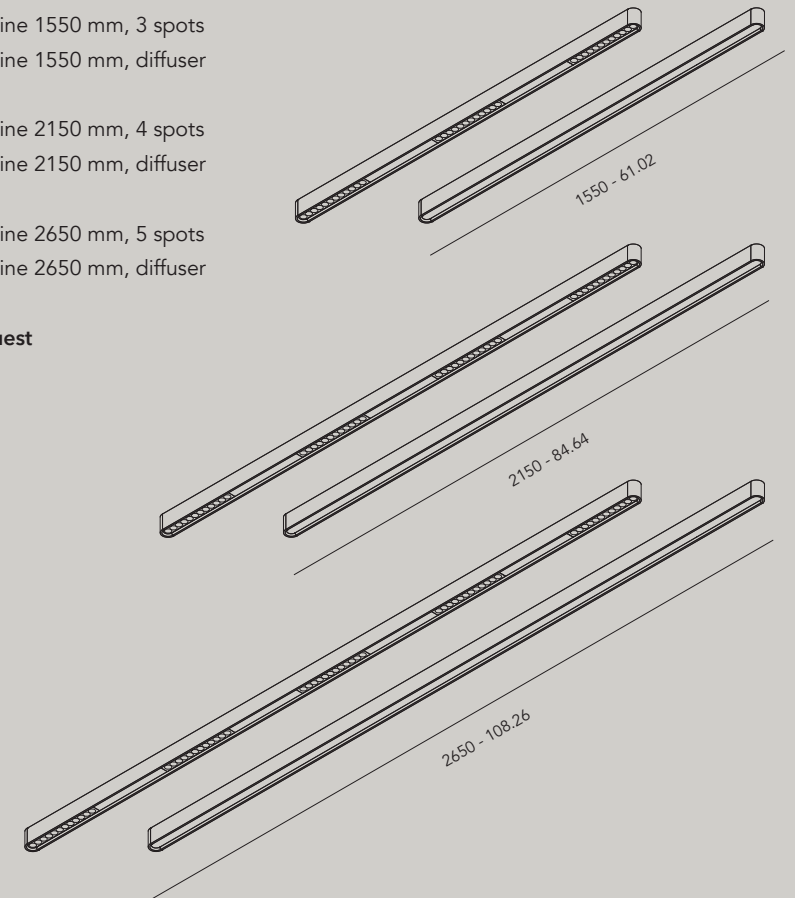

Custom configuration on simple request

1. **AA Finish**
2. 01 black
   - 02 white
   - 00 color custom
   - 21 black alu brushed
   - 22 natural alu brushed
   - 23 brass alu brushed
   - 25 bronze alu brushed
   - 26 dark bronze alu brushed

1. **00 Suspension**
2. 00 surface
   - 01 pendant

1. **BBBB Light**
2. 9527 cri >95, 2700K
   - 9530 cri >95, 3000K
   - 9540 cri >95, 4000K - on request

1. **CCC Down Light**

001	frosted ice diffuser	measurement in process
002	microprism diffuser	measurement in process
200	20 deg spots	1090lm - 5650cd/spot
300	30 deg spots	1055lm - 3310cd/spot
600	60 deg spots	1090lm - 1200cd/spot

1. **DD Dimming**
2. ND no dimming
   - DA dali (0/1-10V, switchDIM, Casambi through interface)

1. **EE Up Light**
2. 001 none
   - 002 uplight (same color light as downlight)

Values for 3000K. Color temperature influences the lumen output.
Download complete photometric data on our website.