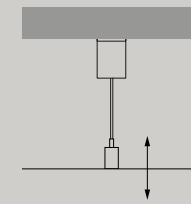

° suspensions bloc

Steel cable suspension surface (adjustment height at fixture)

Bloc line