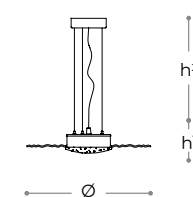

dimensioni - dimensions

Ø 50 . h¹ 6 . h² 10-100
Ø 20" . h¹ 2" . h² 4-39"

sorgente luminosa - light source

20,9w - 3000K
2200 lumen
CRI>80

dimmerazione - dimming

DALI

materiali - materials

Corpo : Vetro
Diffusore : Vetro
Struttura : Metallo

Body : Glass
Diffuser : Glass
Structure : Metal