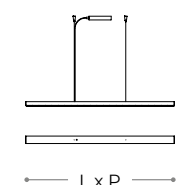

2394/120
SOSPENSIONE - SUSPENSION

dimensioni - dimensions
L 120 . P 6 . h' 4 . h² 10-100
W 47" . D 2" . h' 2" . h² 4-39"

sorgente luminosa - light source
22w - 3000K
2400 lumen
CRI>80

dimmerazione - dimming
non dimmerato - not dimmed

materiali - materials

Diffusore: Vetro
Struttura: Metallo

Diffuser: Glass
Structure: Metal

certificazioni - certifications

finiture - finishes

a richiesta - on request
CASAMBI - 1-10V - DALI - PUSH