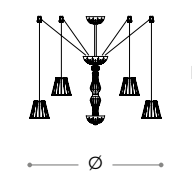

727/8+4

SOSPENSIONE - SUSPENSION

dimensioni - dimensions

Ø 110 . h 90
Ø 43" . h 35"

sorgente luminosa - light source

12x2,4w - G4 - Led

dimmerazione - dimming

TRIAC

materiali - materials

Corpo : Cristallo
Diffusore : Cristallo
Struttura : Metallo

Body : Crystal
Diffuser : Crystal
Structure : Metal