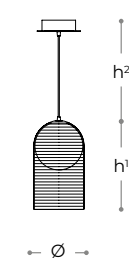

*Pendant in white blown glass encased in a transparent glass with blue shaded dome. Chrome metal structure.*

**4030/SP**

**SOSPENSIONE - SUSPENSION**

**dimensioni - dimensions**

Ø 21 · h¹ 37 · h² 10-100  
Ø 8" · h¹ 15" · h² 4-39"