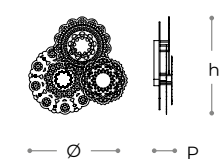

design by
GLOCAL DESIGN

Lampada a parete modulare con diffusore in
metallo multicolore. Disponibile in varianti
dimensionali e cromatiche.

*Modular wall lamp with multicolor metal
diffuser. Available in different dimensions and
colours.*

3065/AP3

PARETE - WALL

dimensioni - dimensions

Ø 42 . h 42 . P 8
Ø 17" . h 17" . D 3"

sorgente luminosa - light source

14w - 3000K
1750 lumen
CRI>80

dimmerazione - dimming

non dimmerato - not dimmed

materiali - materials

Diffusore : Metacrilato
Struttura : Metallo

Diffuser : Methacrylate
Structure : Metal