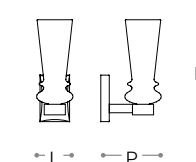

2296/APG
PARETE - WALL

dimensioni - dimensions

L 13 . h 35 . P 17
W 5" . h 14" . D 7"

sorgente luminosa - light source

1x8w - E14 - Energy Saving
1x6w - E14 - Led

dimmerazione - dimming

TRIAC

materiali - materials

Diffusore : Vetro
Struttura : Metallo

Diffuser : Glass
Structure : Metal