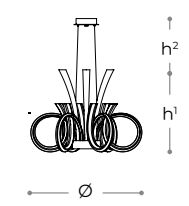

Diffuser: Glass  
Structure: Metal

**certificazioni - certifications**

**finiture - finishes**

**a richiesta - on request**

**439/6+6**  
**SOSPENSIONE - SUSPENSION**

**dimensioni - dimensions**

Ø 95 · h<sup>1</sup> 70 · h<sup>2</sup> 10-100  
Ø 37" · h<sup>1</sup> 28" · h<sup>2</sup> 4-39"