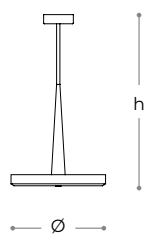

design by
STUDIO MAMO

Lampada a sospensione in metallo con finitura oro chiaro e diffusore in cristallo intagliato.

Pendant in metal with light gold finish and carved crystal diffuser.

302/40
SOSPENSIONE - SUSPENSION