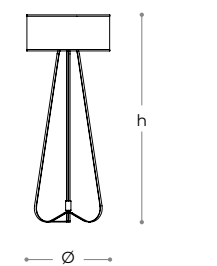

dimensioni - dimensions

Ø 70 . h 175
Ø 28" . h 69"

sorgente luminosa - light source

3x15w - E27 - Energy Saving
3x10w - E27 - Led

dimmerazione - dimming

non dimmerato - not dimmed

materiali - materials

Paralume : Tessuto
Particolare : Marmo
Struttura : Metallo

Lampshade : Fabric
Detail : Marble
Structure : Metal

certificazioni - certifications

finiture - finishes

a richiesta - on request

TRIAC