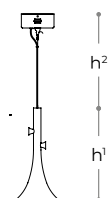

finiture - finishes

a richiesta - on request

7025/SP

SOSPENSIONE - *SUSPENSION*