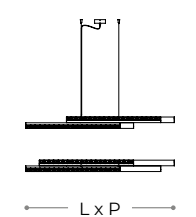

2394/165
SOSPENSIONE - SUSPENSION

dimensioni - dimensions
L 164 . P 12 . h' 12 . h² 10-100
W 65" . D 5" . h' 5" . h² 4-39"

sorgente luminosa - light source
80w - 3000K
9600 lumen
CRI>80

dimmerazione - dimming
non dimmerato - not dimmed

materiali - materials

Diffusore: Vetro
Struttura: Metallo

Diffuser: Glass
Structure: Metal

certificazioni - certifications

finiture - finishes

a richiesta - on request
CASAMBI - 1-10V - DALI - PUSH