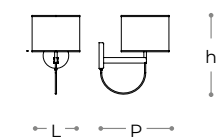

Table, floor and wall lamps in metal with light gold finish and fabric diffuser. Available in different colours.

3061/AP

**3061/AP**  
**PARETE - WALL**

**dimensioni - dimensions**

L 24 . h 40 . P 35  
W 9" . h 16" . D 14"