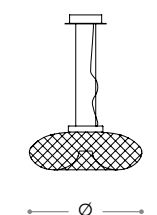

dimensioni - dimensions

Ø 50 . h¹ 20 . h² 10-100
Ø 20" . h¹ 8" . h² 4-39"

sorgente luminosa - light source

21w - 3000K
2500 lumen
CRI>80

dimmerazione - dimming

DALI

materiali - materials

Diffusore : Vetro
Struttura : Metallo

Diffuser : Glass
Structure : Metal