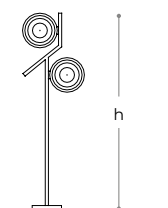

dimensioni - dimensions

Ø 53 . h 170
Ø 21" . h 67"

sorgente luminosa - light source

2x6w - E14 - Led

dimmerazione - dimming

non dimmerato - not dimmed

materiali - materials

Diffusore : Vetro
Struttura : Metallo

Diffuser : Glass
Structure : Metal