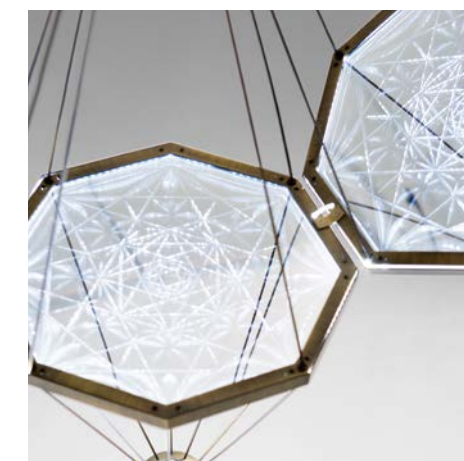

design by
IVAN PARADINOVIC

Lampada a sospensione in metallo con finitura bronzo antico e diffusori in cristallo intagliato. Disponibile in varianti dimensionali.

Pendant in metal with antique bronze finish and carved crystal diffusers. Available in different dimensions.