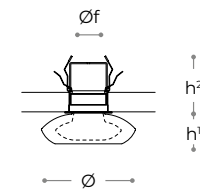

7031/F
SPOT LIGHT - SPOT LIGHT

dimensioni - dimensions

Ø 16 . h¹ 5 . h² 10 . Ø¹ 7
Ø 6" . h¹ 2" . h² 4" . Ø¹ 3"

sorgente luminosa - light source

9w - 3000K
1200 lumen
CRI>80

dimmerazione - dimming

non dimmerato - not dimmed

materiali - materials

Diffusore : Vetro
Struttura : Metallo

Diffuser : Glass
Structure : Metal