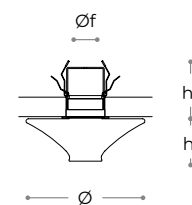

design by  
**DANILO DE ROSSI**

Spotlight in vetro con sfumatura metallizzata nei colori oro, titanio o bianco.

Spotlight with blown glass in gold, titanium or white shaded finish.

7029  
IDDA

7029/F  
SPOT LIGHT - SPOT LIGHT