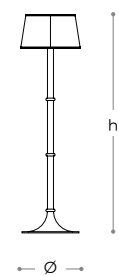

*Wall lamp in glass with shiny coating finish in titanium outside and light gold inside. Central plate and metal structure with iron grey finish.*

4015/P  
TERRA - FLOOR

dimensioni - dimensions

Ø 50 · h 180  
Ø 20" · h 71"