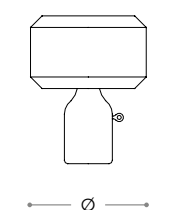

*Modular pendant and table lamps made of glass, metal, crystal, leather and ceramic elements. Available in different dimensions and colours.*

**2360/LT**  
**TAVOLO - TABLE**

dimensioni - dimensions

Ø 70 . h 90  
Ø 28" . h 35"