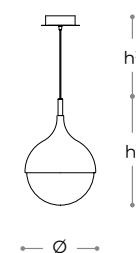

finiture - finishes

4033/S

SOSPENSIONE - SUSPENSION

dimensioni - dimensions

Ø 33 . h¹ 50 . h² 10-100
Ø 13" . h¹ 20" . h² 4-39"

sorgente luminosa - light source

26w - 3000K
3000 lumen
CRI>80

dimmerazione - dimming

DALI

materiali - materials

Diffusore : Vetro
Struttura : Metallo

Diffuser : Glass
Structure : Metal

certificazioni - certifications

finiture - finishes

a richiesta - on request