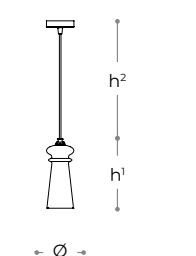

dimensioni - dimensions

Ø 13 . h¹ 32 . h² 10-100
Ø 5" . h¹ 13" . h² 4-39"

sorgente luminosa - light source

1x8w - E14 - Energy Saving
1x6w - E14 - Led

dimmerazione - dimming

TRIAC

materiali - materials

Diffusore : Vetro
Struttura : Metallo

Diffuser : Glass
Structure : Metal

certificazioni - certifications

finiture - finishes

a richiesta - on request

2296/8
SOSPENSIONE - SUSPENSION