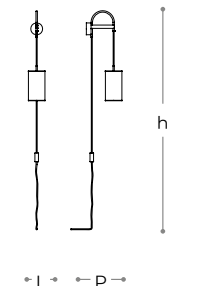

3061/APS
PARETE - WALL

dimensioni - dimensions

L 14 . P 30 . h 185
W 6" . D 12" . h 73"

sorgente luminosa - light source

1x8w - E14 - Energy Saving
1x6w - E14 - Led

dimmerazione - dimming

TRIAC

materiali - materials

Paralume : Tessuto
Particolare : Marmo
Struttura : Metallo

Lampshade : Fabric
Detail : Marble
Structure : Metal

certificazioni - certifications

finiture - finishes

a richiesta - on request

3061/P
TERRA - FLOOR