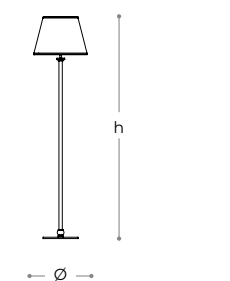

7020/P
TERRA - FLOOR

dimensioni - dimensions

Ø 40 . h 170
Ø 16" . h 67"

sorgente luminosa - light source

1x20w - E27 - Energy Saving
1x13w - E27 - Led

dimmerazione - dimming

non dimmerato - not dimmed

materiali - materials

Paralume : Tessuto
Particolare : Vetro
Struttura : Metallo

Lampshade : Fabric
Detail : Glass
Structure : Metal

certificazioni - certifications

finiture - finishes

a richiesta - on request

TRIAC