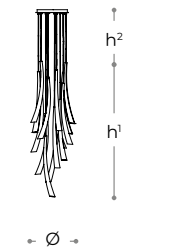

certificazioni - certifications

finiture - finishes

a richiesta - on request

439/S15
SOSPENSIONE - SUSPENSION

dimensioni - dimensions

Ø 50 · h¹ 66 · h² 10-100
Ø 20" · h¹ 26" · h² 4-39"

sorgente luminosa - light source

15x20w - G9 - Eco Halogen
15x2,5w - G9 - Led

dimmerazione - dimming

TRIAC

materiali - materials

Diffusore: Vetro
Struttura: Metallo

Diffuser: Glass
Structure: Metal

certificazioni - certifications

finiture - finishes

a richiesta - on request