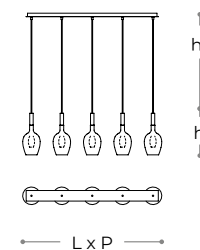

certificazioni - certifications

finiture - finishes

a richiesta - on request

3050/LS5

SOSPENSIONE - SUSPENSION

dimensioni - dimensions

L 100 . P 13 . h 30 . h² 10-100
W 39" . D 5" . h 12" . h² 4-39"

sorgente luminosa - light source

5x6w - E14 - Led

dimmerazione - dimming

TRIAC

materiali - materials

Diffusore: Vetro
Struttura: Metallo

Diffuser: Glass
Structure: Metal

certificazioni - certifications

finiture - finishes

a richiesta - on request

3050/S1

SOSPENSIONE - SUSPENSION