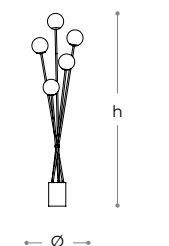

certificazioni - certifications

finiture - finishes

a richiesta - on request

2392/P
TERRA - FLOOR