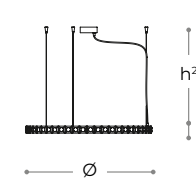

2391/90
SOSPENSIONE - SUSPENSION

dimensioni - dimensions
Ø 90 . h' 5 . h² 10-100
Ø 35" . h' 2" . h² 4-39"

sorgente luminosa - light source
51w - 3000K
6100 lumen
CRI>80

dimmerazione - dimming
non dimmerato - not dimmed

materiali - materials

Diffusore: Vetro
Struttura: Metallo

Diffuser: Glass
Structure: Metal

certificazioni - certifications

finiture - finishes

a richiesta - on request
CASAMBI - 1-10V - DALI - PUSH