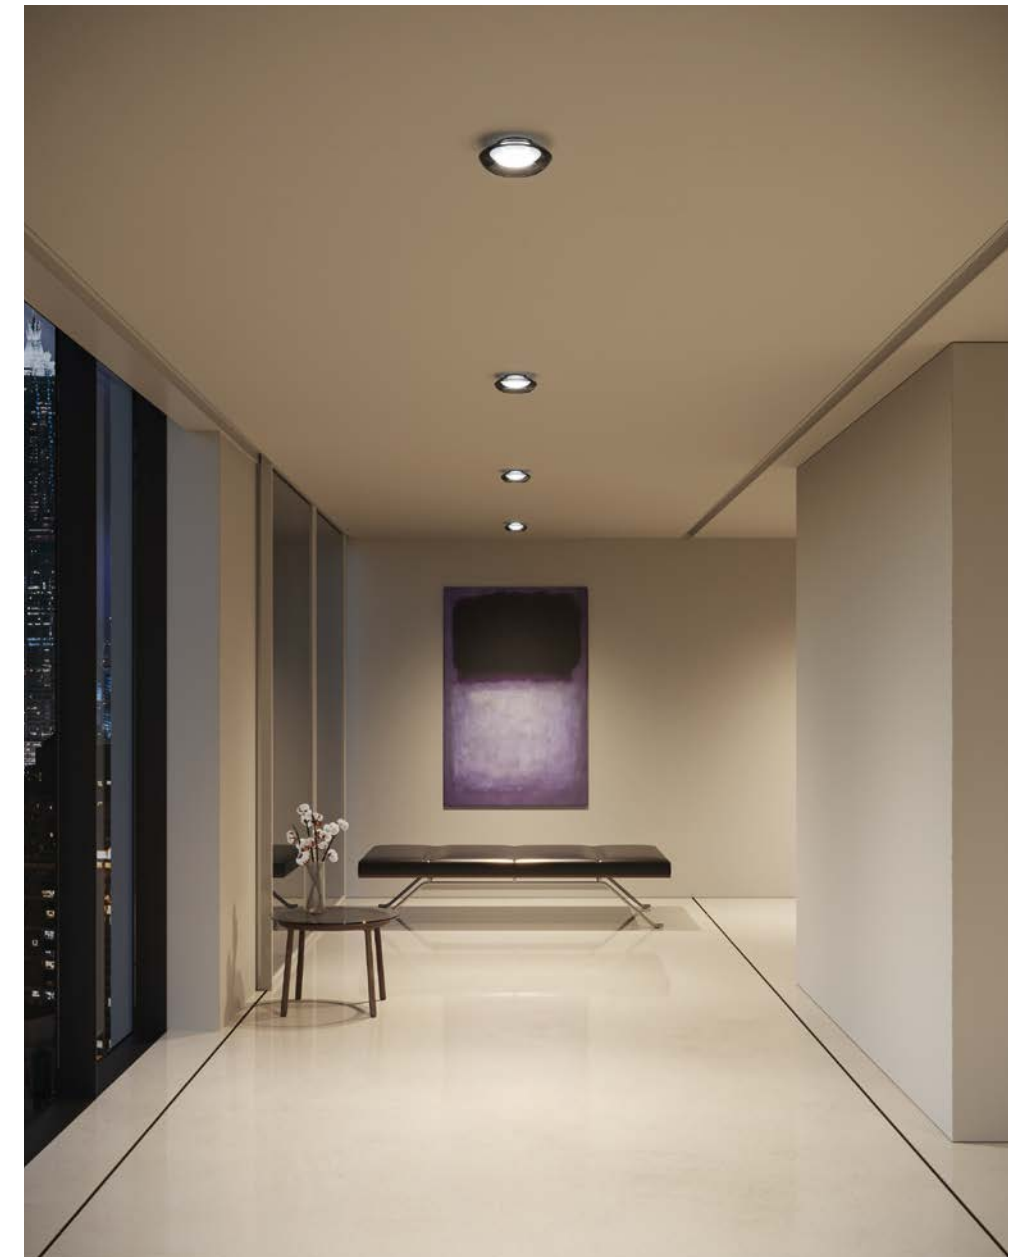

7031
STILLA

7031/F
SPOT LIGHT - SPOT LIGHT

dimensioni - dimensions

Ø 16 . h¹ 5 . h² 10 . Ø¹ 7
Ø 6" . h¹ 2" . h² 4" . Ø¹ 3"

sorgente luminosa - light source

9w - 3000K
1200 lumen
CRI>80

dimmerazione - dimming

non dimmerato - not dimmed

materiali - materials

Diffusore : Vetro
Struttura : Metallo

Diffuser : Glass
Structure : Metal