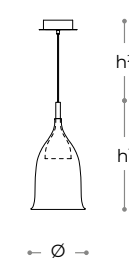

*Glass pendant with gold shaded or white shaded finish. Metal structure with matt white, light gold or iron grey finish.*

**4032/S**

**SOSPENSIONE - SUSPENSION**

**dimensioni - dimensions**

Ø 26 . h¹ 43 . h² 10-100  
Ø 10" . h¹ 17" . h² 4-39"