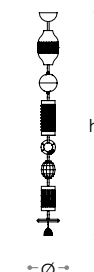

2360/Comp. H
SOSPENSIONE - SUSPENSION

dimensioni - dimensions

Ø 32 . h 300
Ø 13" . h 118"

sorgente luminosa - light source

117,6w - 3000K
12880 lumen
CRI>80

dimmerazione - dimming

non dimmerato - not dimmed

materiali - materials

Corpo : Vetro, Cristallo
Particolare : Pelle, Ceramica
Pendagliera : Cristallo
Struttura : Metallo

Body : Glass, Crystal
Detail : Leather, Ceramics
Pendants : Crystal
Structure : Metal