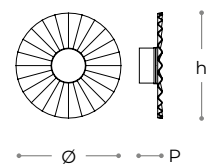

4038/AP

PARETE - WALL

dimensioni - dimensions

Ø 36 . h 36 . P 9
Ø 14" . h 14" . D 4"

sorgente luminosa - light source

7w - 3000K
840 lumen
CRI>80

dimmerazione - dimming

non dimmerato - not dimmed

materiali - materials

Diffusore : Vetro
Struttura : Metallo

Diffuser : Glass
Structure : Metal