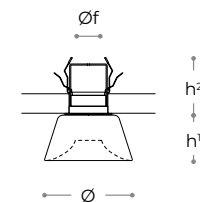

7030
LEO

7030/F
SPOT LIGHT - SPOT LIGHT