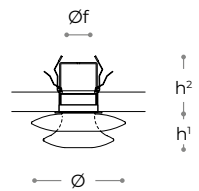

Spotlight with blown glass with gold, titanium or white shaded finish.

7027  
BRINA

7027/F  
SPOT LIGHT - SPOT LIGHT

dimensioni - dimensions

Ø 16 . h¹ 5 . h² 10 . Ø¹ 7  
Ø 6" . h¹ 2" . h² 4" . Ø¹ 3"

sorgente luminosa - light source