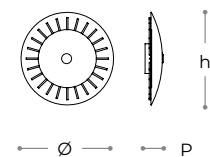

211
POLIFEMO

211/AP
PARETE - WALL