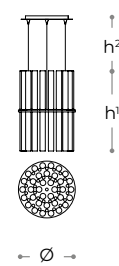

*Pendant in clear and white glass. Available in different dimensions.*

**T100/60**

**SOSPENSIONE - SUSPENSION**

**dimensioni - dimensions**

Ø 50 . h¹ 75 . h² 10-100  
Ø 20" . h¹ 30" . h² 4-39"

**sorgente luminosa - light source**