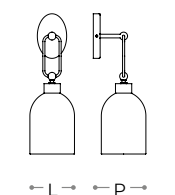

4025/APG
PARETE - WALL