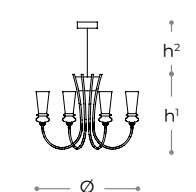

dimensioni - dimensions

Ø 72 . h¹ 47 . h² 10-100
Ø 28" . h¹ 19" . h² 4-39"

sorgente luminosa - light source

8x8w - E14 - Energy Saving
8x6w - E14 - Led

dimmerazione - dimming

TRIAC

materiali - materials

Diffusore : Vetro
Struttura : Metallo

Diffuser : Glass
Structure : Metal