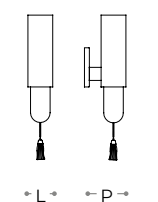

*Pendant and wall lamps with metal structure in antique burnished finish and opal white glass diffusers. Available in different metal finishes.*

4027/AP

**4027/AP**  
**PARETE - WALL**

dimensioni - dimensions