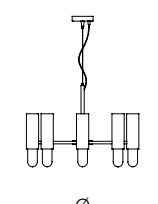

dimensioni - dimensions

Ø 60 · h¹ 50 · h² 10-100
Ø 24" · h¹ 20" · h² 4-39"

sorgente luminosa - light source

8x6w - G9 8x6,1w GU10 - Led

dimmerazione - dimming

TRIAC

materiali - materials

Diffusore: Vetro
Struttura: Metallo

Diffuser: Glass
Structure: Metal