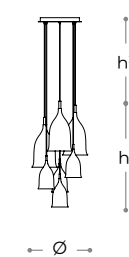

certificazioni - certifications

finiture - finishes

a richiesta - on request

4032/S7

SOSPENSIONE - SUSPENSION