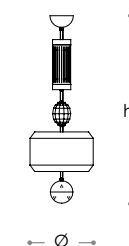

2360/Comp. L
SOSPENSIONE - SUSPENSION

dimensioni - dimensions

Ø 70 . h 210
Ø 28" . h 83"

sorgente luminosa - light source

87w - 3000K
8600 lumen
CRI>80

dimmerazione - dimming

non dimmerato - not dimmed

materiali - materials

Corpo : Vetro, Cristallo
Particolare : Pelle, Ceramica
Struttura : Metallo

Body : Glass, Crystal
Detail : Leather, Ceramics
Structure : Metal