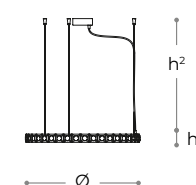

2391/70
SOSPENSIONE - SUSPENSION

dimensioni - dimensions
Ø 70 . h' 5 . h² 10-100
Ø 28" . h' 2" . h² 4-39"

sorgente luminosa - light source
40w - 3000K
4800 lumen
CRI>80

dimmerazione - dimming
non dimmerato - not dimmed

materiali - materials

Diffusore: Vetro
Struttura: Metallo

Diffuser: Glass
Structure: Metal

certificazioni - certifications

finiture - finishes

a richiesta - on request
CASAMBI - 1-10V - DALI - PUSH