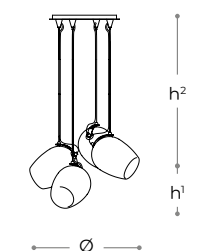

certificazioni - certifications

finiture - finishes

a richiesta - on request

4011/S Comp.B
SOSPENSIONE - SUSPENSION

dimensioni - dimensions

Ø 60 . h¹ 24 . h² 10-100
Ø 24" . h¹ 9" . h² 4-39"

sorgente luminosa - light source

4x8w - E14 - Energy Saving
4x6w - E14 - Led

dimmerazione - dimming

TRIAC

materiali - materials

Diffusore : Vetro
Struttura : Metallo

Diffuser : Glass
Structure : Metal

certificazioni - certifications

finiture - finishes

a richiesta - on request

4011/P
TERRA - FLOOR