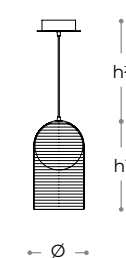

4031/SP

SOSPENSIONE - *SUSPENSION*

dimensioni - *dimensions*

Ø 21 · h' 37 · h² 10-100
Ø 8" · h' 15" · h² 4-39"

sorgente luminosa - *light source*

7,8w - 3000K
1000 lumen
CRI>80

dimmerazione - *dimming*

DALI

materiali - *materials*

Corpo: Vetro
Diffusore: Vetro
Struttura: Metallo

Body: Glass
Diffuser: Glass
Structure: Metal