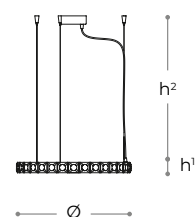

2391/55
SOSPENSIONE - SUSPENSION

dimensioni - dimensions
Ø 55 . h' 5 . h² 10-100
Ø 22" . h' 2" . h² 4-39"

sorgente luminosa - light source
30w - 3000K
3600 lumen
CRI>80

dimmerazione - dimming
non dimmerato - not dimmed

materiali - materials
Diffusore: Vetro
Struttura: Metallo

Diffuser: Glass
Structure: Metal

certificazioni - certifications

finiture - finishes

a richiesta - on request
CASAMBI - 1-10V - DALI - PUSH