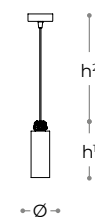

dimensioni - dimensions

Ø 6 . h¹ 18 . h² 10-100
Ø 2" . h¹ 7" . h² 4-39"

sorgente luminosa - light source

1x6w - GU10 - Led

dimmerazione - dimming

TRIAC

materiali - materials

Particolare: Vetro
Struttura: Metallo

Detail: Glass
Structure: Metal