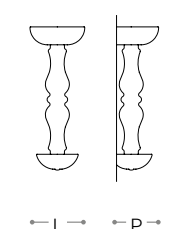

727/SP-AP
PARETE - WALL

dimensioni - dimensions

L 16 . h 55 . P 13
W 6" . h 22" . D 5"

sorgente luminosa - light source

1 > 9 - G9 - Eco Halogen
1 > 9 - G9 - Led

dimmerazione - dimming

TRIAC

materiali - materials

Corpo : Cristallo
Struttura : Metallo

Body : Crystal
Structure : Metal

certificazioni - certifications

finiture - finishes

a richiesta - on request

727/AP
PARETE - WALL