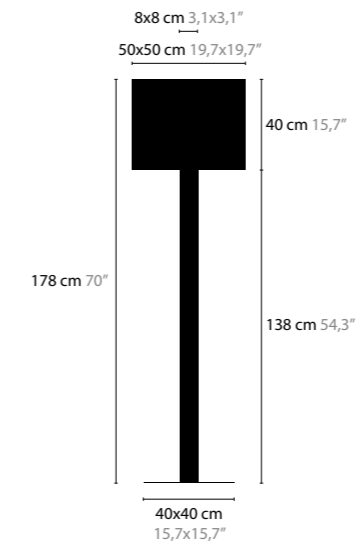

WALTZ OF VIENNA F2

BASE: 2 X E27 / 220V / MAX. 60W
SHADE: BLACK / RED / WHITE
CRÈME / BROWN

13380
COLORS: 02-10-12-13-14-16
13381 / COLOR
COLORS: 00-01-05