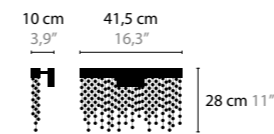

FROZEN EYES W1 L CXL

10977 / SPECTRA CRYSTAL
10978 / SWAROVSKI STRASS
LED 8W / 24V
COLORS: 00-01-02-05-10-12-13-14-16