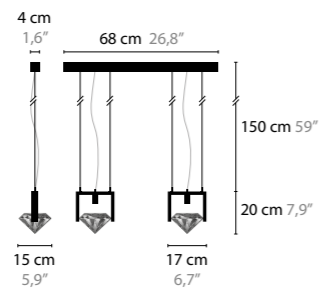

ELEMENTS OF LOVE H2

10514 / WITH CRYSTAL ELEMENTS
BASE: 2 X GY6.35 / 12V / MAX. 35W
10515 LED / WITH CRYSTAL ELEMENTS
BASE: 2 X 4,5W / 2700K
COLORS: 00-01-02-05-16