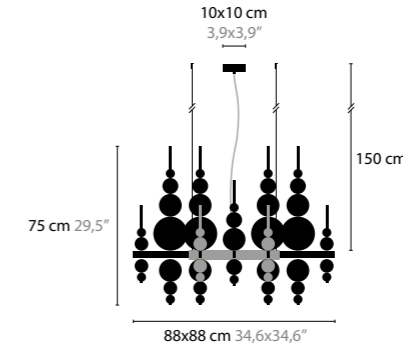

TEARS FROM MOON

13010 WHITE HANDMADE GLASS BALLS
13011 BLACK HANDMADE GLASS BALLS
13012 SILVER HANDMADE GLASS BALLS
13013 GOLD HANDMADE GLASS BALLS

TEARS FROM MOON

TEARS FROM MOON IS A REGISTERED DESIGN BY COEN MUNSTERS 2013

TEARS FROM MOON H20+9

13090 / WHITE HANDMADE GLASS BALLS
13091 / BLACK HANDMADE GLASS BALLS
13092 / SILVER HANDMADE GLASS BALLS
13093 / GOLD HANDMADE GLASS BALLS
BASE: 20 X G4 / 12V / MAX. 10W
DOWNLIGHT: 9 X LED 3.2W / 2700K
WITH SEPARATE ON-OFF SWITCH
COLORS: 00 01 02 05 10 12 13

TEARS FROM MOON H22+3

13130 / WHITE HANDMADE GLASS BALLS
13131 / BLACK HANDMADE GLASS BALLS
13132 / SILVER HANDMADE GLASS BALLS
13133 / GOLD HANDMADE GLASS BALLS
BASE: 22 X G4 / 12V / MAX. 10W
DOWNLIGHT: 3 X LED 3.2W / 2700K
WITH SEPARATE ON-OFF SWITCH
COLORS: 00 01 02 05 10 12 13

TEARS FROM MOON H34+4

13150 / WHITE HANDMADE GLASS BALLS
13151 / BLACK HANDMADE GLASS BALLS
13152 / SILVER HANDMADE GLASS BALLS
13153 / GOLD HANDMADE GLASS BALLS
BASE: 34 X G4 / 12V / MAX. 10W
DOWNLIGHT: 4 X LED 3.2W / 2700K
WITH SEPARATE ON-OFF SWITCH
COLORS: 00 01 02 05 10 12 13

TEARS FROM MOON H4

13030 / WHITE HANDMADE GLASS BALLS
13031 / BLACK HANDMADE GLASS BALLS
13032 / SILVER HANDMADE GLASS BALLS
13033 / GOLD HANDMADE GLASS BALLS
BASE: 4 X G9 / 220V / MAX. 40W
COLORS: 00 01 02 05 10 12 13

TEARS FROM MOON H5

13050 / WHITE HANDMADE GLASS BALLS
13051 / BLACK HANDMADE GLASS BALLS
13052 / SILVER HANDMADE GLASS BALLS
13053 / GOLD HANDMADE GLASS BALLS
BASE: 5 X G9 / 220V / MAX. 40W
COLORS: 00 01 02 05 10 12 13

TEARS FROM MOON T1

13260 / WHITE HANDMADE GLASS BALLS
13261 / BLACK HANDMADE GLASS BALLS
13262 / SILVER HANDMADE GLASS BALLS
13263 / GOLD HANDMADE GLASS BALLS
BASE: 1 X E27 / 220V / MAX. 60W
COLORS: 00 01 02 05 10 12 13
SHADE: WHITE / BLACK / RED / BROWN / CRÈME