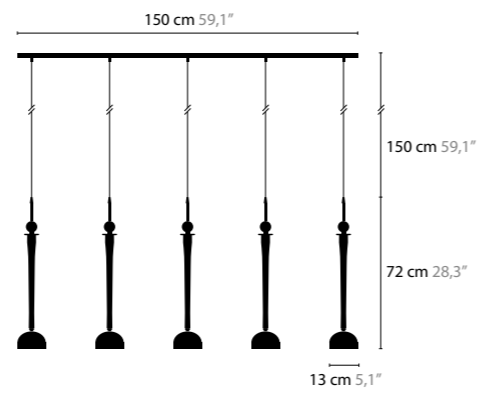

SWEET SYMPHONY H5

12830 / BLACK GLASS
12831 / CLEAR GLASS
BASE: 5 X GU10 / 220V / MAX. 50W
COLORS: 00 01 02 05 16