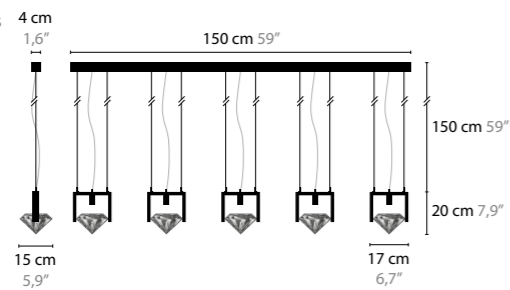

ELEMENTS OF LOVE H5

10524 / WITH CRYSTAL ELEMENTS
BASE: 5 X GY6.35 / 12V / MAX. 35W
10525 LED / WITH CRYSTAL ELEMENTS
BASE: 5 X 4,5W / 2700K
COLORS: 00-01-02-05-16