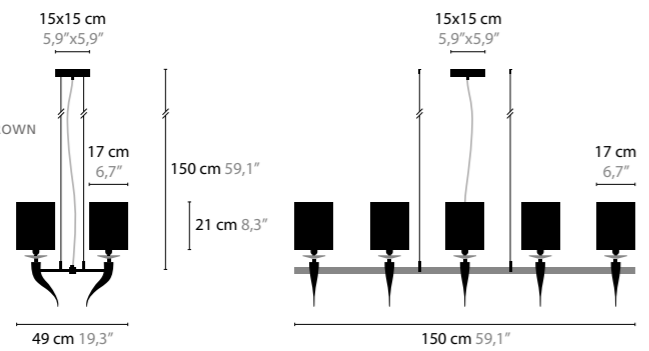

LOVING ARMS H10

11624

WITH CRYSTAL ELEMENTS
BASE: 10 X E14 / 220V / MAX. 40W
COLORS: 00-01-02-05-10-12-13-14-16
SHADE: BLACK / RED / WHITE / CRÈME / BROWN