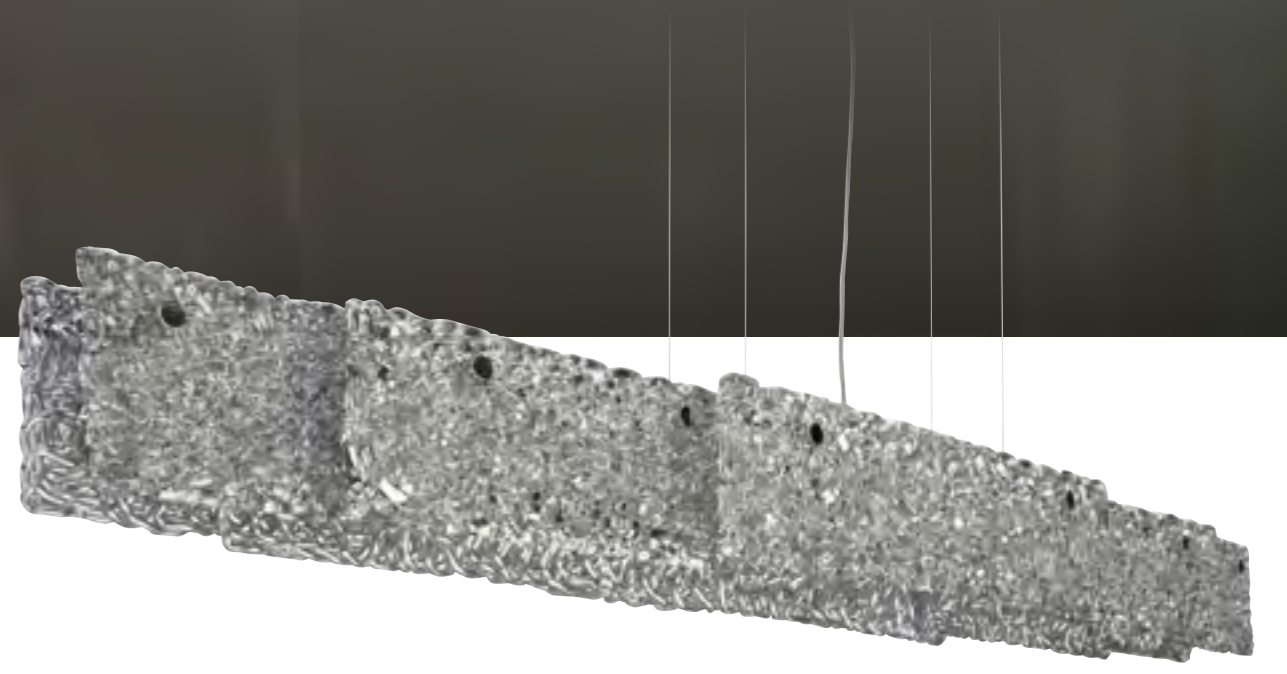

NIGHTLIFE

DESIGN: COEN MUNSTERS 2013

11820 CLEAR GLASS
11821 SILVER GLASS