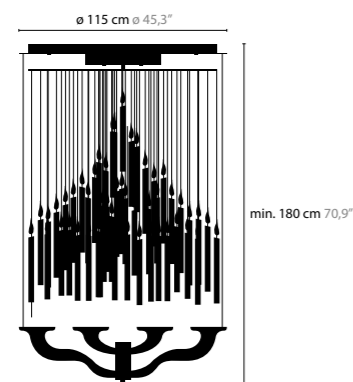

LOVE COMES AGAIN 11520

12 X LED 4,5W / 2700K
ROTATING DISK WITH 113 CANDLES
INCL. MOTOR
COLOR CHANDELIER: 02
MATERIAL CANDLES: ACRYL
MOUNTED WITH SWAROVSKI STRASS ELEMENTS