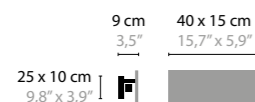

NIGHTLIFE W2

11850 / CLEAR GLASS

11851 / SILVER GLASS

BASE: 2 X G9 / 220V / MAX. 40W

COLORS: 02