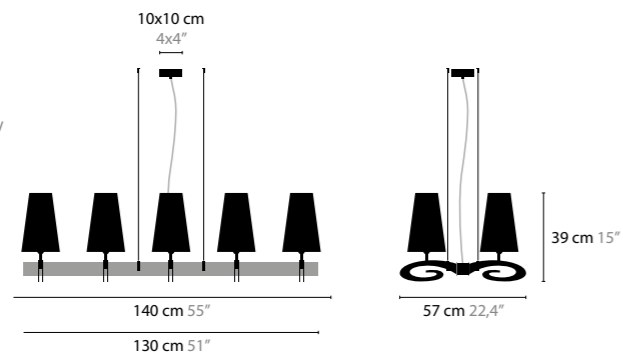

LAZY SUNDAY H10

11447

BASE: 10 X E14 / 220V / MAX. 40W
COLORS: 02-10-12-13-14-16
SHADE: (HIGH MODEL) BLACK / RED / WHITE /
CRÈME / BROWN