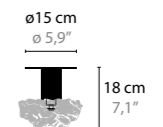

FLOWERS FROM AMSTERDAM C2 XL

10880 / CLEAR GLASS
10881 / SILVER GLASS
10882 / GOLD GLASS
BASE: 2 X G9 / 220V / MAX. 40W
COLORS: 02