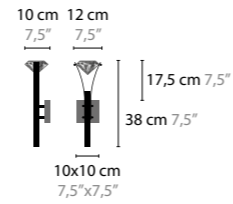

ELEMENTS OF LOVE W1

10550 / WITH CRYSTAL ELEMENT
BASE: 1 X GY6.35 / 12V / MAX. 35W
10551 LED / WITH CRYSTAL ELEMENT
BASE: 1 X 4,5W / 2700K
COLORS: 00-01-02-05-16