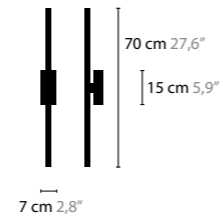

GLOW 11060 W2

2 X LED 4,5 WATT / 2700K
COLORS: 01-02-05-16

GLOW 11070 W2 XL

2 X LED 4,5 WATT / 2700K
COLORS: 01-02-05-16

GLOW H1

- 11010 / 70 CM TUBE
- 11020 / 100 CM TUBE
- 11030 / 130 CM TUBE
- 11040 / 185 CM TUBE

1X LED 4,5 WATT / 2700K
COLORS: 02-05-16

GLOW