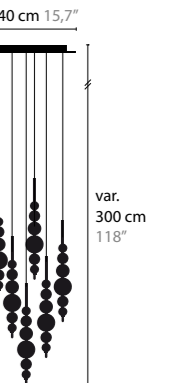

TEARS FROM MOON H6 MINI

13170 / WHITE HANDMADE GLASS BALLS
13171 / BLACK HANDMADE GLASS BALLS
13172 / SILVER HANDMADE GLASS BALLS
13173 / GOLD HANDMADE GLASS BALLS
BASE: 6 X G4 / 12V / MAX. 10W
COLORS: 00 01 02 05 12 13