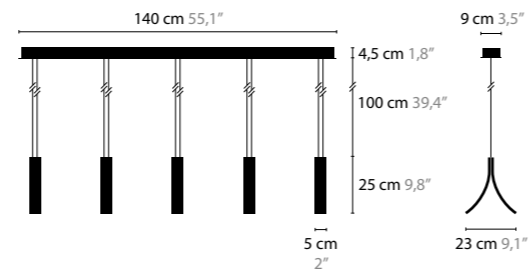

STREAM H5

13730

LED 5 X 7W / 24V / 2700K
COLORS: 02-32-33