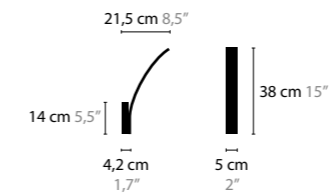

STREAM W1 XL

13772

LED 7W / 24V / 2700K
COLORS: 02-32-33