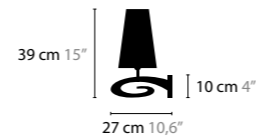

LAZY SUNDAY W1

11471

BASE: 1 X E14 / 220V / MAX. 25W
COLORS: 02-10-12-13-14-16
SHADE: (HIGH MODEL) BLACK / RED / WHITE /
CRÈME / BROWN