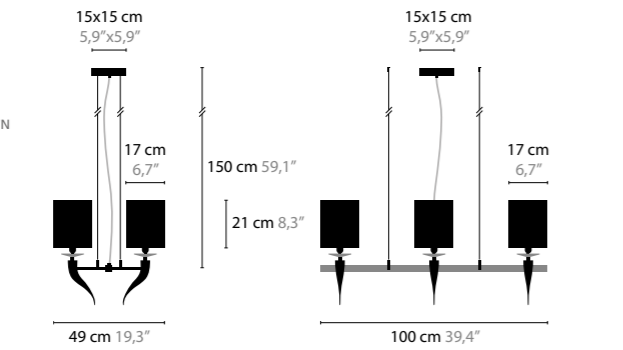

LOVING ARMS H6

11620

WITH CRYSTAL ELEMENTS
BASE: 6 X E14 / 220V / MAX. 40W
COLORS: 00-01-02-05-10-12-13-14-16
SHADE: BLACK / RED / WHITE / CRÈME / BROWN