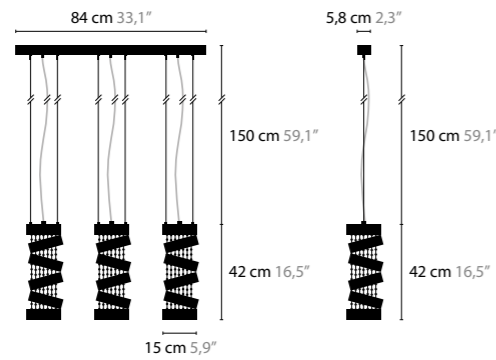

SECRET CLUB

SECRET CLUB IS A REGISTERED DESIGN BY COEN MUNSTERS 2010

SECRET CLUB H1

12010

SWAROVSKI STRASS
BASE: 1 X GU10 / 220V / MAX. 50W
COLORS: 02

SECRET CLUB H3

12020

SWAROVSKI STRASS
BASE: 3 X GU10 / 220V / MAX. 50W
COLORS: 02