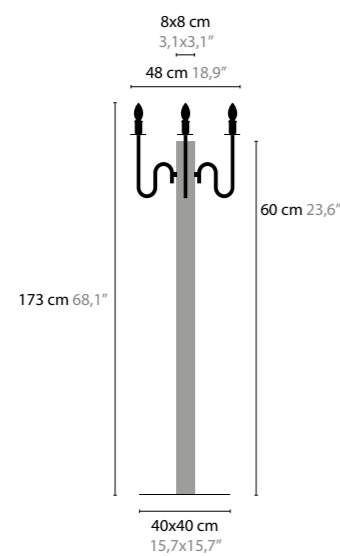

WALTZ OF VIENNA F4

BASE: 4 X E14 / 220V / MAX. 40W

13390

COLORS: 02-10-12-13-14-16

13391 / COLOR

COLORS: 00-01-05