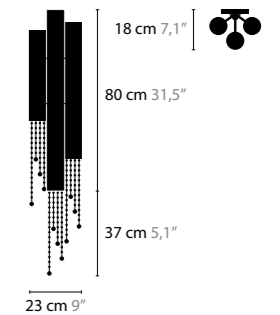

SEXY CRYSTALS W3+3

- 12320 / SPECTRA CRYSTAL
- 12321 / SWAROVSKI STRASS

BASE: 6 X GU10 / 220V / MAX. 50W
UP LIGHT AND DOWN LIGHT
COLORS: 00-01-02-05-10-12-13-14-16