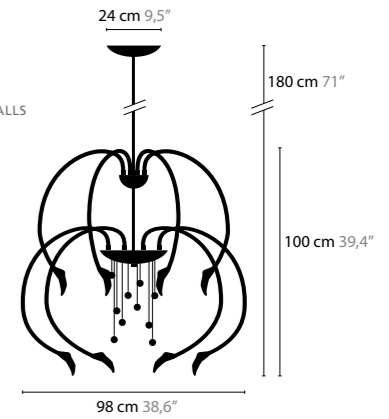

CHILL OUT H12

10328 / WITHOUT CRYSTAL
10329 / WITH 10 SWAROVSKI STRASS BALLS
BASE: 12 X G9 / 220V / MAX. 40W
COLORS: 00-01-02-05-16

CHILL OUT C5

10380
BASE: 5 X G9 / 220V / MAX. 40W
COLORS: 00-01-02-05-16

CHILL OUT W1

10360
BASE: 1 X G9 / 220V / MAX. 40W
COLORS: 00-01-02-05-16