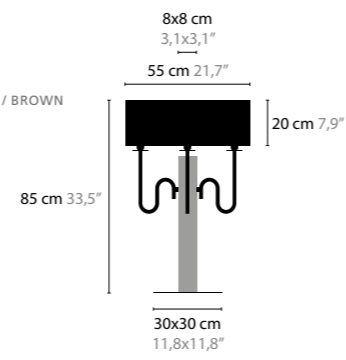

WALTZ OF VIENNA T4

BASE: 4 X E14 / 220V / MAX. 40W

SHADE: BLACK / RED / WHITE / CRÈME / BROWN

13374

COLORS: 02-10-12-13-14-16

13375 / COLOR

COLORS: 00-01-05