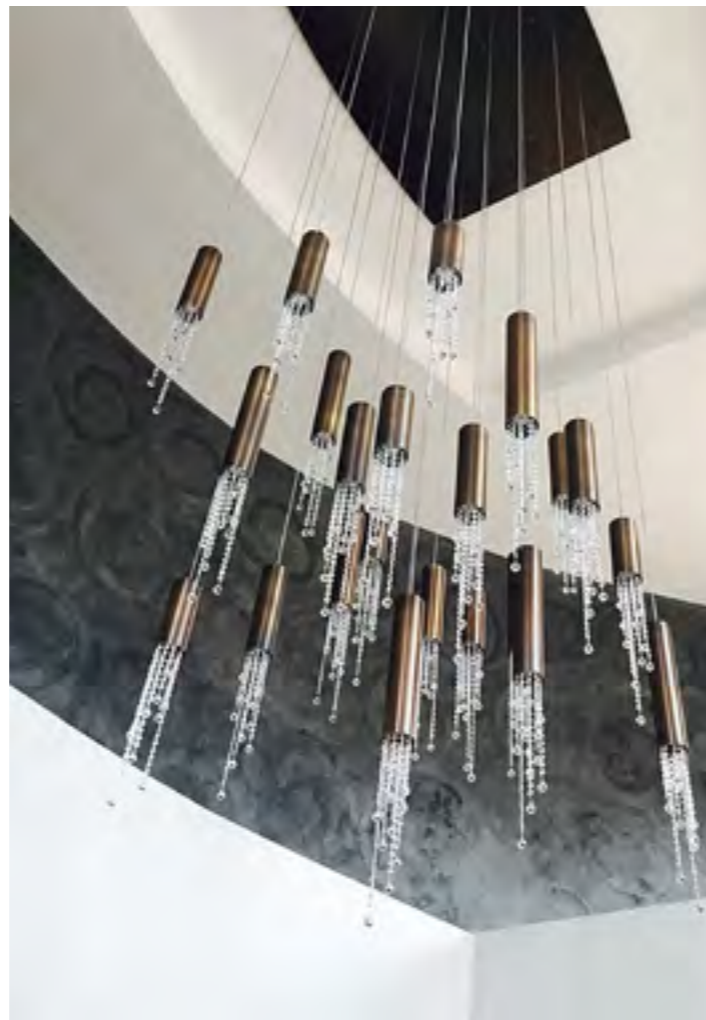

PRIVATE RESIDENCE SOUTH AFRICA

COLOR IMPRESSION BRONZE

SEXY CRYSTALS

LENGTH OF TUBES: 20, 30 OR 40 CM, OR A MIX OF LENGTHS
AVAILABLE WITH SPECTRA CRYSTALS OR SWAROVSKI STRASS