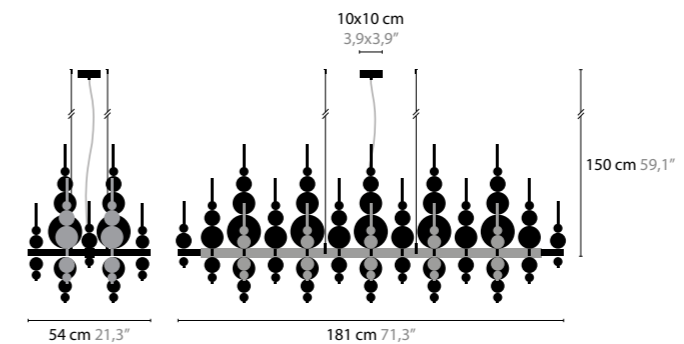

TEARS FROM MOON H34+4

13150 / WHITE HANDMADE GLASS BALLS
13151 / BLACK HANDMADE GLASS BALLS
13152 / SILVER HANDMADE GLASS BALLS
13153 / GOLD HANDMADE GLASS BALLS
BASE: 34 X G4 / 12V / MAX. 10W
DOWNLIGHT: 4 X LED 3.2W / 2700K
WITH SEPARATE ON-OFF SWITCH
COLORS: 00 01 02 05 10 12 13