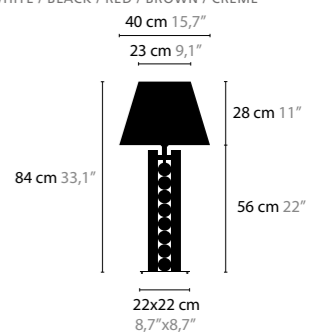

TEARS FROM MOON T1

13260 / WHITE HANDMADE GLASS BALLS
13261 / BLACK HANDMADE GLASS BALLS
13262 / SILVER HANDMADE GLASS BALLS
13263 / GOLD HANDMADE GLASS BALLS
BASE: 1 X E27 / 220V / MAX. 60W
COLORS: 00 01 02 05 10 12 13
SHADE: WHITE / BLACK / RED / BROWN / CRÈME