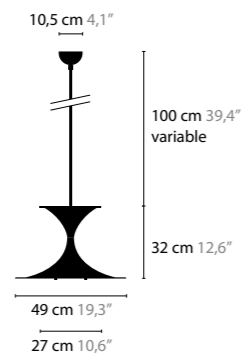

11211 LED

DOWNLIGHT: LED 13W
UPLIGHT: LED 13W

COLORS: 01-02-16

JAZZY

11220 / WITH CRYSTAL ELEMENT

DOWNLIGHT: BASE: 1 X R75 / 220V / MAX. 150W
UPLIGHT: BASE: 2 X R75 / 220V / MAX. 150W