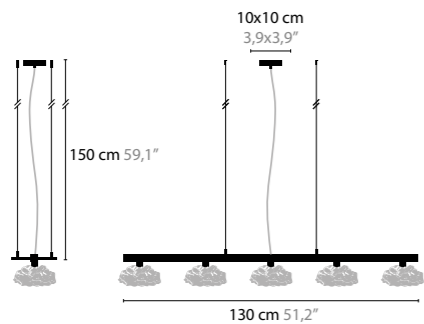

FLOWERS FROM AMSTERDAM H5

10730 / CLEAR GLASS
10731 / SILVER GLASS
10732 / GOLD GLASS
BASE: 5 X G9 / 220V / MAX. 40W
COLORS: 00-01-02-05-16