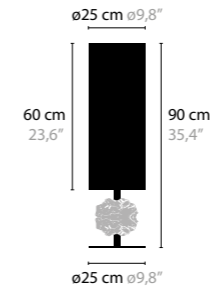

FLOWERS FROM AMSTERDAM T1H

10830 / CLEAR GLASS
10831 / SILVER GLASS
10832 / GOLD GLASS
BASE: 1 X E27 / 220V / MAX. 60W
INCL. REGULAR / DIMMER
COLORS: 00-01-02-05-16
SHADE: BLACK / RED / WHITE /
CRÈME / BROWN

FLOWERS FROM AMSTERDAM T1

10840 / CLEAR GLASS
10841 / SILVER GLASS
10842 / GOLD GLASS
BASE: 1 X E27 / 220V / MAX. 60W
INCL. REGULAR / DIMMER
COLORS: 00-01-02-05-16
SHADE: BLACK / RED / WHITE /
CRÈME / BROWN