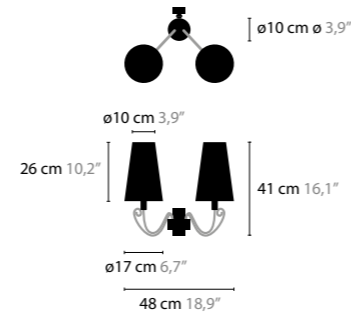

ARABIAN PEARLS

ARABIAN PEARLS IS A REGISTERED DESIGN BY COEN MUNSTERS 2014

ARABIAN PEARLS H6+1

10110 / WITHOUT CRYSTAL
10111 / SWAROVSKI STRASS
BASE: 6 X E14 / 220V / MAX. 40W
BASE DOWNLIGHT: 1 X GU10 / 220V / MAX. 50W
COLORS: 00-02-05
SHADE: WHITE / WHITE CRUSHED / BLACK / BLACK CRUSHED
RED / RED CRUSHED / BROWN / BROWN CRUSHED

ARABIAN PEARLS H8+1

10120 / WITHOUT CRYSTAL
10121 / SWAROVSKI STRASS
BASE: 8 X E14 / 220V / MAX. 40W
BASE DOWNLIGHT: 1 X GU10 / 220V / MAX. 50W
COLORS: 00-02-05
SHADE: WHITE / WHITE CRUSHED / BLACK / BLACK CRUSHED
RED / RED CRUSHED / BROWN / BROWN CRUSHED

ARABIAN PEARLS H12+1

10130 / WITHOUT CRYSTAL
10131 / SWAROVSKI STRASS
BASE: 12 X E14 / 220V / MAX. 40W
BASE DOWNLIGHT: 1 X GU10 / 220V / MAX. 50W
COLORS: 00-02-05
SHADE: WHITE / WHITE CRUSHED / BLACK / BLACK CRUSHED
RED / RED CRUSHED / BROWN / BROWN CRUSHED

ARABIAN PEARLS W1

10150 / WITHOUT CRYSTAL
10151 / SWAROVSKI STRASS
BASE: 1 X E14 / 220V / MAX. 25W
COLORS: 00-02-05
SHADE: WHITE / WHITE CRUSHED / BLACK / BLACK CRUSHED
RED / RED CRUSHED / BROWN / BROWN CRUSHED

ARABIAN PEARLS W2

10160 / WITHOUT CRYSTAL
10161 / SWAROVSKI STRASS
BASE: 2 X E14 / 220V / MAX. 25W
COLORS: 00-02-05
SHADE: WHITE / WHITE CRUSHED / BLACK / BLACK CRUSHED
RED / RED CRUSHED / BROWN / BROWN CRUSHED

ARABIAN PEARLS W3

10170 / WITHOUT CRYSTAL
10171 / SWAROVSKI STRASS
BASE: 3 X E14 / 220V / MAX. 25W
COLORS: 00-02-05
SHADE: WHITE / WHITE CRUSHED / BLACK / BLACK CRUSHED
RED / RED CRUSHED / BROWN / BROWN CRUSHED

THE ARABIAN HISTORICAL ARCHITECTURE WITH ITS MASSIVE CONSTRUCTIONS COMBINED WITH THE MOST ELEGANT AND FABULOUS FINE DETAILS WAS THE INSPIRATION FOR THE DESIGN OF 'ARABIAN PEARLS', WHERE, AS WELL, A MASSIVE CONSTRUCTION IS COMBINED WITH THE MOST ELEGANT LINES AND DETAILS, RESULTING IN FASCINATING LIGHT SCULPTURES.