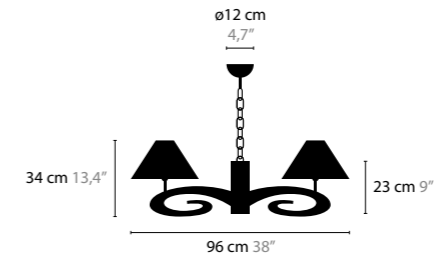

LAZY SUNDAY H6+1

11410

BASE: 6 X E14 / 220V / MAX. 25W
BASE DOWNLIGHT: 1 X GU10 / 220V / MAX. 50W
COLORS: 02-10-12-13-14-16
SHADE: (FLAT MODEL) BLACK / RED
WHITE / CRÈME / BROWN