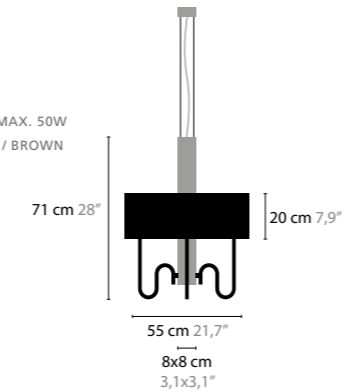

WALTZ OF VIENNA H4+1

BASE: 4 X E14 / 220V / MAX. 40W

BASE DOWNLIGHT: 1 X GU10 / 220V / MAX. 50W

SHADE: BLACK / RED / WHITE / CRÈME / BROWN

13314

COLORS: 02-10-12-13-14-16

13315 / COLOR

COLORS: 00-01-05