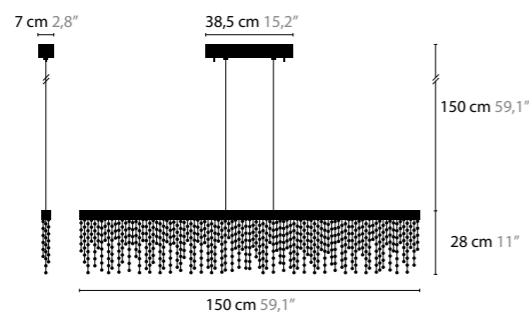

FROZEN EYES HXL CXL

10929 / SPECTRA CRYSTAL
10930 / SWAROVSKI STRASS
LED 27W / 24V
COLORS: 00-01-02-05-10-12-13-14-16