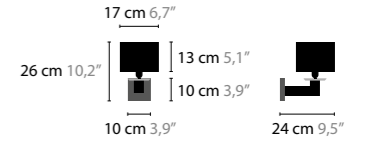

SWINGING BALLET W1

12950

SWAROVSKI STRASS
BASE: 1 X E14 / 220V / MAX. 40W
COLORS: 00-01-02-05-10-12-13-14-16
SHADE: BLACK / RED / CRÈME / WHITE / BROWN