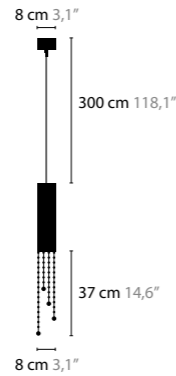

SEXY CRYSTALS

SEXY CRYSTALS IS A REGISTERED DESIGN BY COEN MUNSTERS 2009

SEXY CRYSTALS H1

- 12110 / 20 CM, SPECTRA CRYSTAL
- 12111 / 20 CM, SWAROVSKI STRASS
- 12112 / 30 CM, SPECTRA CRYSTAL
- 12113 / 30 CM, SWAROVSKI STRASS
- 12114 / 40 CM, SPECTRA CRYSTAL
- 12115 / 40 CM, SWAROVSKI STRASS

BASE: 1 X GU10 / 220V / MAX. 50W
COLORS: 00-01-02-05-10-12-13-14-16