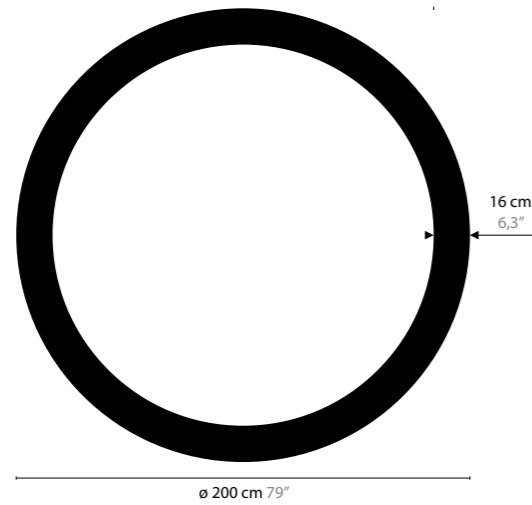

SKY CYCLES H17

12428 / CRYSTAL
12429 / SPECTRA CRYSTAL
12430 / SWAROVSKI STRASS
BASE: 17 X G9 / 220V / MAX. 40W
COLORS: 02 - (OTHER COLORS ON REQUEST)