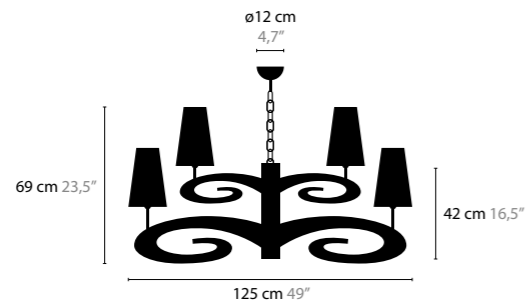

LAZY SUNDAY H12+1

11423

BASE: 12 X E14 / 220V / MAX. 40W
BASE DOWNLIGHT: 1 X GU10 / 220V / MAX. 50W
COLORS: 02-10-12-13-14-16
SHADE: (HIGH MODEL) BLACK / RED / WHITE /
CRÈME / BROWN