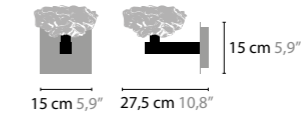

FLOWERS FROM AMSTERDAM W1

10810 / CLEAR GLASS
10811 / SILVER GLASS
10812 / GOLD GLASS
BASE: 1 X G9 / 220V / MAX. 40W
COLORS: 00-01-02-05-16