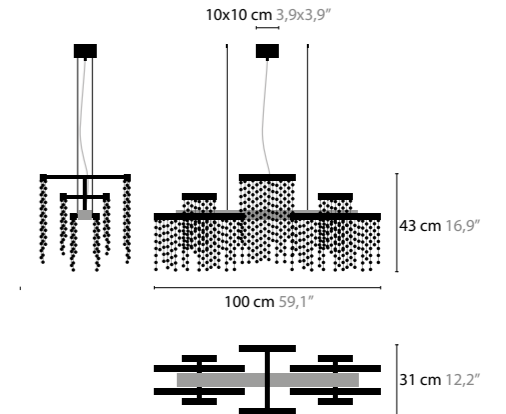

FROZEN EYES H10

10935 / SPECTRA CRYSTAL
10936 / SWAROVSKI STRASS
LED 38W / 24V
COLORS: 02-10-12-13-14-16