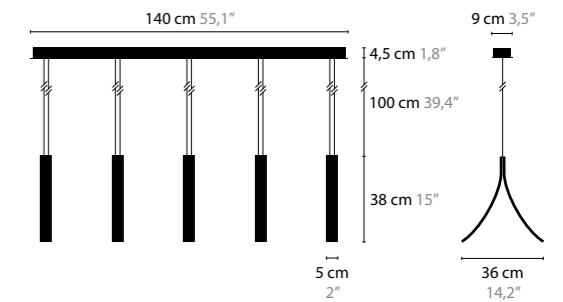

STREAM H5 XL

13732

LED 5 X 13W / 24V / 2700K
COLORS: 02-32-33