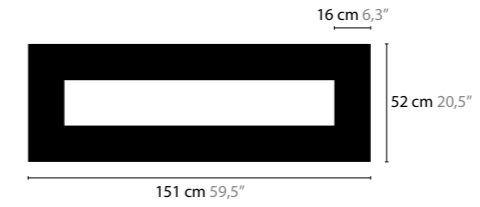

SKY CYCLES H16

12450 / CRYSTAL
12451 / SPECTRA CRYSTAL
12452 / SWAROVSKI STRASS
BASE: 16 X G9 / 220V / MAX. 40W
COLORS: 02 - (OTHER COLORS ON REQUEST)