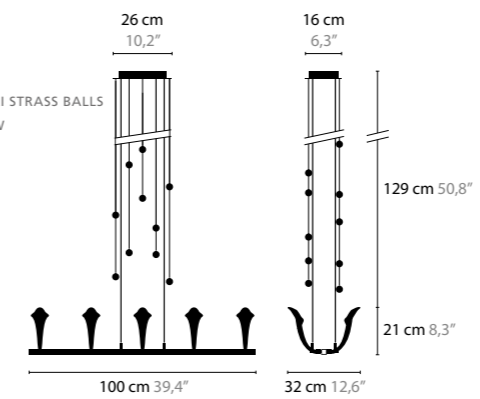

CHILL OUT H10

10334 / WITHOUT CRYSTAL
10335 / WITH 10 SWAROVSKI STRASS BALLS
BASE: 10 X G9 / 220V / MAX. 40W
COLORS: 00-01-02-05-16