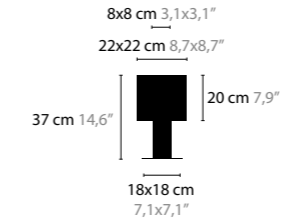

WALTZ OF VIENNA

WALTZ OF VIENNA IS A REGISTERED DESIGN BY COEN MUNSTERS 2016

WALTZ OF VIENNA T1 S

BASE: 1 X E27 / 220V / MAX. 40W
SHADE: BLACK / RED / WHITE
CRÈME / BROWN

13340
COLORS: 02-10-12-13-14-16
13341 / COLOR
COLORS: 00-01-05