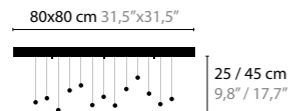

SPRANKLING DISK C9

12678 / SPECTRA CRYSTAL
12679 / SWAROVSKI STRASS
BASE: 9 X G4 / 12V / MAX. 20W
12680 LED / SPECTRA CRYSTAL
12681 LED / SWAROVSKI STRASS
9 X LED / 4W / 2700 K.
100 CRYSTALS 20 MM
COLORS: 00-01-02-05-16