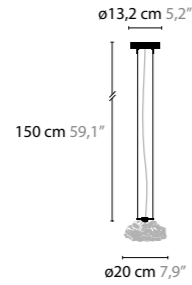

FLOWERS FROM AMSTERDAM

FLOWERS FROM AMSTERDAM IS A REGISTERED DESIGN BY COEN MUNSTERS 2013

FLOWERS FROM AMSTERDAM H1

10710 / CLEAR GLASS
10711 / SILVER GLASS
10712 / GOLD GLASS
BASE: 1 X G9 / 220V / MAX. 40W
COLORS: 00-01-02-05-16

FLOWERS FROM AMSTERDAM H3

10720 / CLEAR GLASS
10721 / SILVER GLASS
10722 / GOLD GLASS
BASE: 3 X G9 / 220V / MAX. 40W
COLORS: 00-01-02-05-16