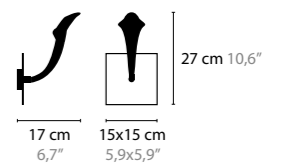

CHILL OUT W1

10360
BASE: 1 X G9 / 220V / MAX. 40W
COLORS: 00-01-02-05-16

PRIVATE RESIDENCE HOLLAND
Photography: Patrick Rovers