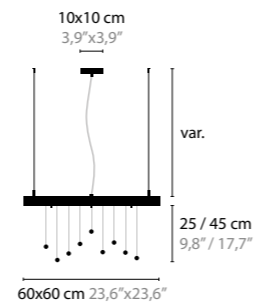

SPRANKLING DISK H9

12654 / SPECTRA CRYSTAL
12655 / SWAROVSKI STRASS
BASE: 9 X G4 / 12V / MAX. 20W
12656 LED / SPECTRA CRYSTAL
12657 LED / SWAROVSKI STRASS
9 X LED / 3W / 2700 K.
80 CRYSTALS 20 MM
COLORS: 00-01-02-05-16