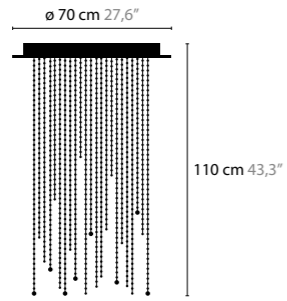

ICE FALL

ICE FALL IS A REGISTERED DESIGN BY COEN MUNSTERS 2016

ICE FALL C6

14050 / CRYSTAL
14051 / SPECTRA CRYSTAL
14052 / SWAROVSKI STRASS
BASE: 6 X GU10 / 220V / MAX. 50W
COLORS: 01-02-05-16