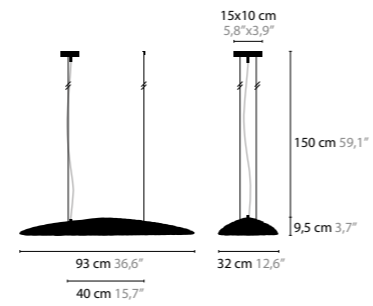

NIGHT IN PARIS

NIGHT IN PARIS IS A REGISTERED DESIGN BY COEN MUNSTERS 2011

NIGHT IN PARIS H8

11710 / CLEAR GLASS

11711 / SILVER GLASS

BASE: 8 X G9 / 220V / MAX. 40W

COLORS: 00-01-02-05-16