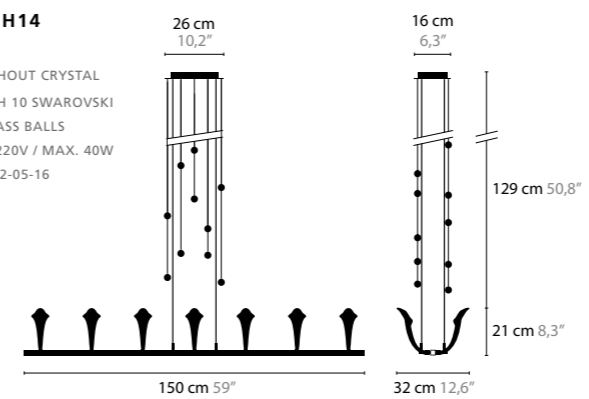

CHILL OUT H14

10340 / WITHOUT CRYSTAL
10341 / WITH 10 SWAROVSKI STRASS BALLS
BASE: 14 X G9 / 220V / MAX. 40W
COLORS: 00-01-02-05-16