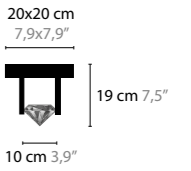

ELEMENTS OF LOVE C1

10580 / WITH CRYSTAL ELEMENT
1 X LED / 6,5W / 2700K
COLORS: 00-01-02-05-16