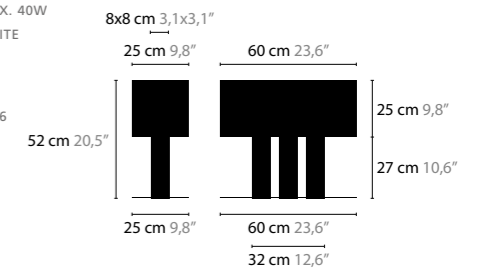

WALTZ OF VIENNA T3

BASE: 3 X E27 / 220V / MAX. 40W
SHADE: BLACK / RED / WHITE
CRÈME / BROWN

13360
COLORS: 02-10-12-13-14-16
13361 / COLOR
COLORS: 00-01-05