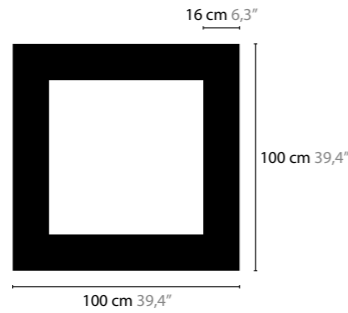

SKY CYCLES H16

12506 / CRYSTAL
12507 / SPECTRA CRYSTAL
12508 / SWAROVSKI STRASS
BASE: 16 X G9 / 220V / MAX. 40W
COLORS: 02 - (OTHER COLORS ON REQUEST)