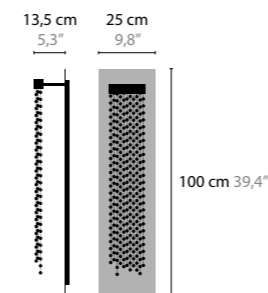

FROZEN EYES WALLPANEL W1

10983 / SPECTRA CRYSTAL
10984 / SWAROVSKI STRASS
LED 3W / 24V
COLORS: 00-01-02-10-12-13-14-16