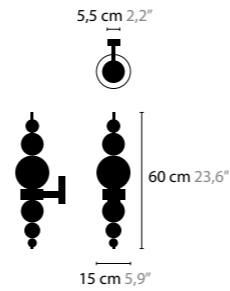

TEARS FROM MOON W1

13200 / WHITE HANDMADE GLASS BALLS
13201 / BLACK HANDMADE GLASS BALLS
13202 / SILVER HANDMADE GLASS BALLS
13203 / GOLD HANDMADE GLASS BALLS
BASE: 1 X G4 / 12V / MAX. 20W
COLORS: 00 01 02 05 12 13