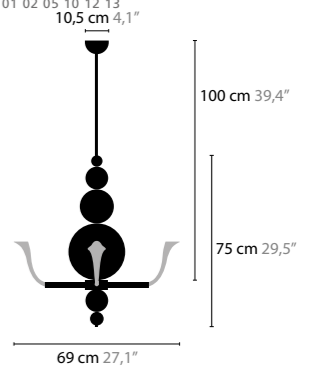

TEARS FROM MOON H5

13050 / WHITE HANDMADE GLASS BALLS
13051 / BLACK HANDMADE GLASS BALLS
13052 / SILVER HANDMADE GLASS BALLS
13053 / GOLD HANDMADE GLASS BALLS
BASE: 5 X G9 / 220V / MAX. 40W
COLORS: 00 01 02 05 10 12 13