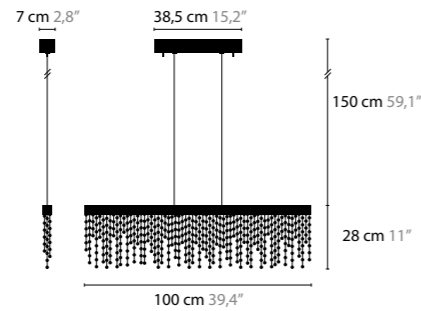

FROZEN EYES H CXL

10917 / SPECTRA CRYSTAL
10918 / SWAROVSKI STRASS
LED 18W / 24V
COLORS: 00-01-02-05-10-12-13-14-16