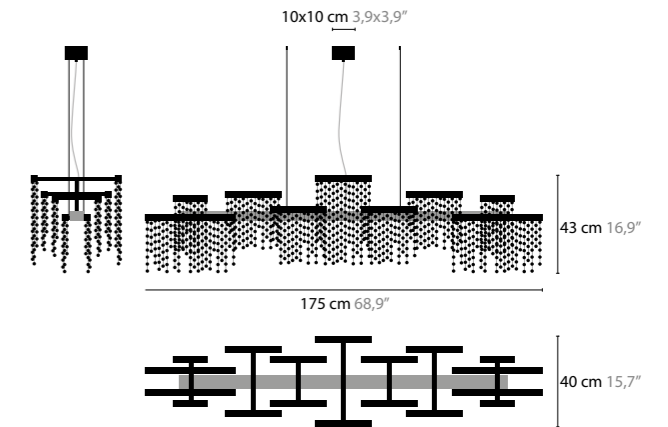

FROZEN EYES H18

10941 / SPECTRA CRYSTAL
10942 / SWAROVSKI STRASS
LED 85W / 24V
COLORS: 02-10-12-13-14-16

FROZEN EYES WALLPANEL W3

10989 / SPECTRA CRYSTAL
10990 / SWAROVSKI STRASS
LED 16W / 24V
COLORS: 00-01-02-10-12-13-14-16

FROZEN EYES WALLPANEL W7

10995 / SPECTRA CRYSTAL
10996 / SWAROVSKI STRASS
LED 35W / 24V
COLORS: 00-01-02-10-12-13-14-16