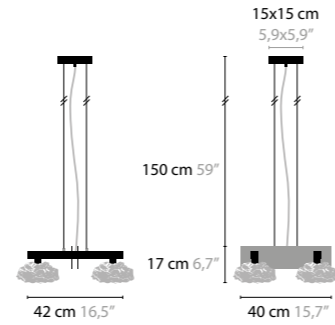

FLOWERS FROM AMSTERDAM H4

10750 / CLEAR GLASS
10751 / SILVER GLASS
10752 / GOLD GLASS
BASE: 4 X G9 / 220V / MAX. 40W
COLORS: 00-01-02-05-16

FLOWERS FROM AMSTERDAM H6

10760 / CLEAR GLASS
10761 / SILVER GLASS
10762 / GOLD GLASS
BASE: 6 X G9 / 220V / MAX. 40W
COLORS: 00-01-02-05-16