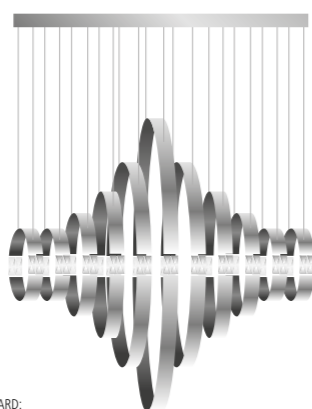

OPTIONAL:
MOUNTING WITH CEILING STRIP ON REQUEST