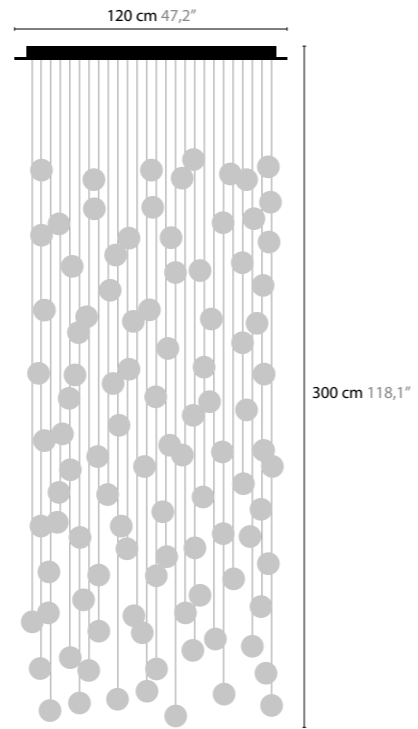

BALLROOM

ARABIAN PEARLS IS A REGISTERED DESIGN BY COEN MUNSTERS 2017

BALLROOM C32

13950

BASE: 32 X LED / 24V / 1W
COLORS: 00-01-02-05-10-14-16

BALLROOM C100

13960

BASE: 100 X LED / 24V / 1W
COLORS: 00-01-02-05-10-14-16