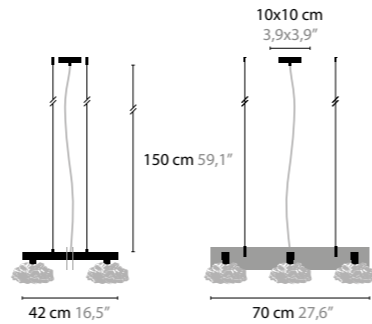

FLOWERS FROM AMSTERDAM

FLOWERS FROM AMSTERDAM IS A REGISTERED DESIGN BY COEN MUNSTERS 2013

FLOWERS FROM AMSTERDAM H1

10710 / CLEAR GLASS
10711 / SILVER GLASS
10712 / GOLD GLASS
BASE: 1 X G9 / 220V / MAX. 40W
COLORS: 00-01-02-05-16

FLOWERS FROM AMSTERDAM H3

10720 / CLEAR GLASS
10721 / SILVER GLASS
10722 / GOLD GLASS
BASE: 3 X G9 / 220V / MAX. 40W
COLORS: 00-01-02-05-16

FLOWERS FROM AMSTERDAM H5

10730 / CLEAR GLASS
10731 / SILVER GLASS
10732 / GOLD GLASS
BASE: 5 X G9 / 220V / MAX. 40W
COLORS: 00-01-02-05-16

FLOWERS FROM AMSTERDAM H7

10740 / CLEAR GLASS
10741 / SILVER GLASS
10742 / GOLD GLASS
BASE: 7 X G9 / 220V / MAX. 40W
COLORS: 00-01-02-05-16

FLOWERS FROM AMSTERDAM H4

10750 / CLEAR GLASS
10751 / SILVER GLASS
10752 / GOLD GLASS
BASE: 4 X G9 / 220V / MAX. 40W
COLORS: 00-01-02-05-16

FLOWERS FROM AMSTERDAM H6

10760 / CLEAR GLASS
10761 / SILVER GLASS
10762 / GOLD GLASS
BASE: 6 X G9 / 220V / MAX. 40W
COLORS: 00-01-02-05-16

FLOWERS FROM AMSTERDAM H10

10770 / CLEAR GLASS
10771 / SILVER GLASS
10772 / GOLD GLASS
BASE: 10 X G9 / 220V / MAX. 40W
COLORS: 00-01-02-05-16

FLOWERS FROM AMSTERDAM H14

10780 / CLEAR GLASS
10781 / SILVER GLASS
10782 / GOLD GLASS
BASE: 14 X G9 / 220V / MAX. 40W
COLORS: 00-01-02-05-16

FLOWERS FROM AMSTERDAM T1H

10830 / CLEAR GLASS
10831 / SILVER GLASS
10832 / GOLD GLASS
BASE: 1 X E27 / 220V / MAX. 60W
INCL. REGULAR / DIMMER
COLORS: 00-01-02-05-16
SHADE: BLACK / RED / WHITE /
CRÈME / BROWN

FLOWERS FROM AMSTERDAM T1

10840 / CLEAR GLASS
10841 / SILVER GLASS
10842 / GOLD GLASS
BASE: 1 X E27 / 220V / MAX. 60W
INCL. REGULAR / DIMMER
COLORS: 00-01-02-05-16
SHADE: BLACK / RED / WHITE /
CRÈME / BROWN

FLOWERS FROM AMSTERDAM W1

10810 / CLEAR GLASS
10811 / SILVER GLASS
10812 / GOLD GLASS
BASE: 1 X G9 / 220V / MAX. 40W
COLORS: 00-01-02-05-16

FLOWERS FROM AMSTERDAM C2C