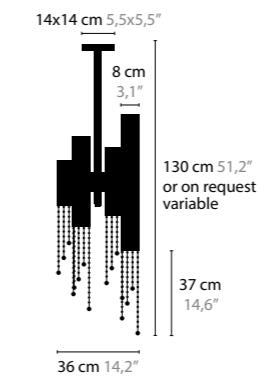

SEXY CRYSTALS H4+4

- 12280 / WITHOUT CRYSTAL
- 12281 / SPECTRA CRYSTAL
- 12282 / SWAROVSKI STRASS

BASE: 8 X GU10 / 220V / MAX. 50W
UP- AND DOWNLIGHT
COLORS: 00-01-02-05-10-12-13-14-16