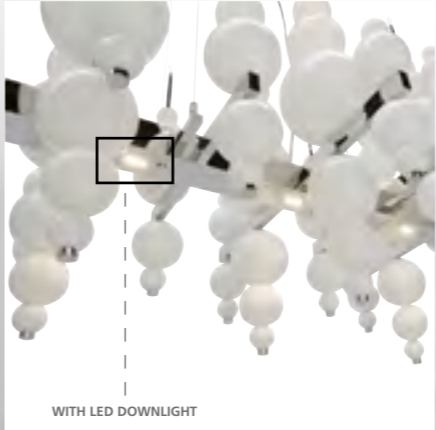

- 13130 WHITE HANDMADE GLASS BALLS
- 13131 BLACK HANDMADE GLASS BALLS
- 13132 SILVER HANDMADE GLASS BALLS
- 13133 GOLD HANDMADE GLASS BALLS