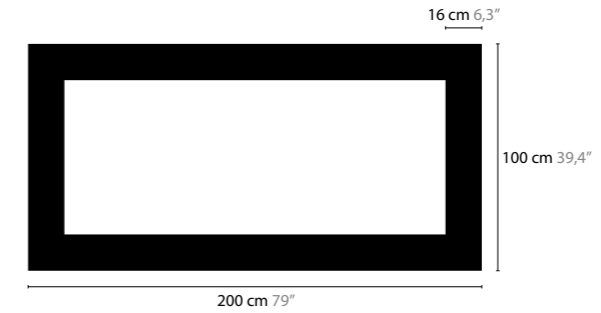

SKY CYCLES H26

12456 / CRYSTAL
12457 / SPECTRA CRYSTAL
12458 / SWAROVSKI STRASS
BASE: 26 X G9 / 220V / MAX. 40W
COLORS: 02 - (OTHER COLORS ON REQUEST)