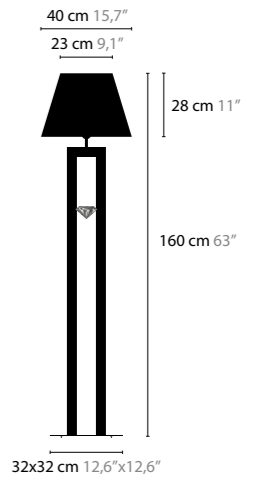

ELEMENTS OF LOVE

ELEMENTS OF LOVE IS A REGISTERED DESIGN BY COEN MUNSTERS 2009

ELEMENTS OF LOVE H1

10510 / WITH CRYSTAL ELEMENT
BASE: 1 X GY6.35 / 12V / MAX. 35W
10511 LED / WITH CRYSTAL ELEMENT
BASE: 1 X 4,5W / 2700K
COLORS: 00-01-02-05-16

ELEMENTS OF LOVE H2

10514 / WITH CRYSTAL ELEMENTS
BASE: 2 X GY6.35 / 12V / MAX. 35W
10515 LED / WITH CRYSTAL ELEMENTS
BASE: 2 X 4,5W / 2700K
COLORS: 00-01-02-05-16

ELEMENTS OF LOVE H3

10518 / WITH CRYSTAL ELEMENTS
BASE: 3 X GY6.35 / 12V / MAX. 35W
10519 LED / WITH CRYSTAL ELEMENTS
BASE: 3 X 4,5W / 2700K
COLORS: 00-01-02-05-16

ELEMENTS OF LOVE H5

10524 / WITH CRYSTAL ELEMENTS
BASE: 5 X GY6.35 / 12V / MAX. 35W
10525 LED / WITH CRYSTAL ELEMENTS
BASE: 5 X 4,5W / 2700K
COLORS: 00-01-02-05-16

ELEMENTS OF LOVE W1

10550 / WITH CRYSTAL ELEMENT
BASE: 1 X GY6.35 / 12V / MAX. 35W
10551 LED / WITH CRYSTAL ELEMENT
BASE: 1 X 4,5W / 2700K
COLORS: 00-01-02-05-16

ELEMENTS OF LOVE W1 XL

10554 / WITH CRYSTAL ELEMENT
BASE: 1 X GY6.35 / 12V / MAX. 35W
10555 LED / WITH CRYSTAL ELEMENT
BASE: 1 X 4,5W / 2700K
COLORS: 00-01-02-05-16

ELEMENTS OF LOVE F1

10574 / WITH CRYSTAL ELEMENT
BASE: 1 X GY6.35 / 12V / MAX. 35W
INCL. REGULAR / DIMMER
10575 LED / WITH CRYSTAL ELEMENT
BASE: 1 X 4,5W / 2700K
INCL. REGULAR / DIMMER
COLORS: 00-01-02-05-16

ELEMENTS OF LOVE H5L

10530 / WITH CRYSTAL ELEMENTS
BASE: 5 X GY6.35 / 12V / MAX. 35W
10531 LED / WITH CRYSTAL ELEMENTS
BASE: 5 X 4,5W / 2700K
COLORS: 00-01-02-05-16

ELEMENTS OF LOVE H8L

10540 / WITH CRYSTAL ELEMENTS
BASE: 8 X GY6.35 / 12V / MAX. 35W
10541 LED / WITH CRYSTAL ELEMENTS
BASE: 8 X 4,5W / 2700K
COLORS: 00-01-02-05-16

ELEMENTS OF LOVE T1

10564 / WITH CRYSTAL ELEMENT
BASE: 1 X GY6.35 / 12V / MAX. 35W
INCL. REGULAR / DIMMER
10565 LED / WITH CRYSTAL ELEMENT
BASE: 1 X 4,5W / 2700K
INCL. REGULAR / DIMMER
COLORS: 00-01-02-05-16

ELEMENTS OF LOVE T2