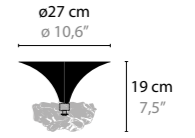

FLOWERS FROM AMSTERDAM C2C

10860 / CLEAR GLASS
10861 / SILVER GLASS
10862 / GOLD GLASS
BASE: 2 X G9 / 220V / MAX. 40W
COLORS: 14-16