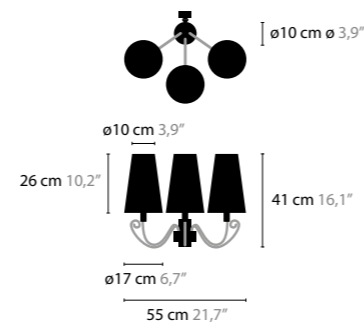

ARABIAN PEARLS W3

10170 / WITHOUT CRYSTAL
10171 / SWAROVSKI STRASS
BASE: 3 X E14 / 220V / MAX. 25W
COLORS: 00-02-05
SHADE: WHITE / WHITE CRUSHED / BLACK / BLACK CRUSHED
RED / RED CRUSHED / BROWN / BROWN CRUSHED