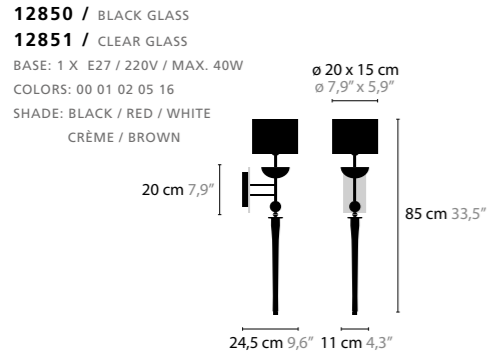

SWEET SYMPHONY

SWEET SYMPHONY IS A REGISTERED DESIGN BY COEN MUNSTERS 2010

SWEET SYMPHONY W1