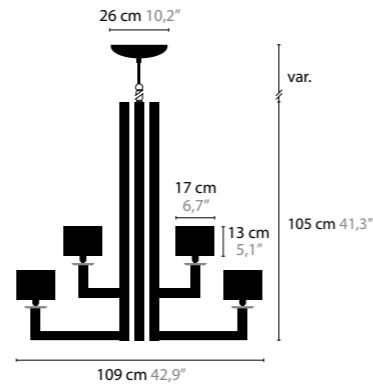

SWINGING BALLET H12

12914

SWAROVSKI STRASS
BASE: 12 X E14 / 220V / MAX. 40W
CHAIN CA. 1,5MTR.
COLORS: 00-01-02-05-10-12-13-14-16
SHADE: BLACK / RED / CRÈME / WHITE / BROWN