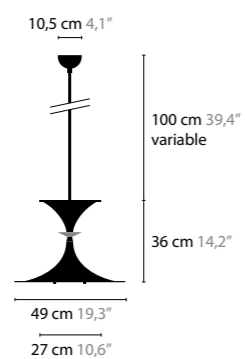

COLORS: 01-02-16

**JAZZY**

DESIGN: COEN MUNSTERS 2008

LENGTH OF TUBES: 70, 100, 130 AND 185 CM