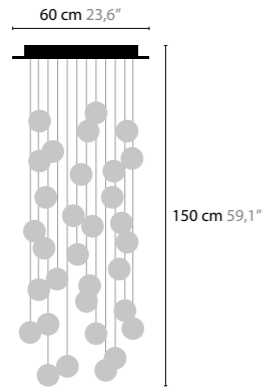

BALLROOM

ARABIAN PEARLS IS A REGISTERED DESIGN BY COEN MUNSTERS 2017

BALLROOM C32

13950

BASE: 32 X LED / 24V / 1W
COLORS: 00-01-02-05-10-14-16