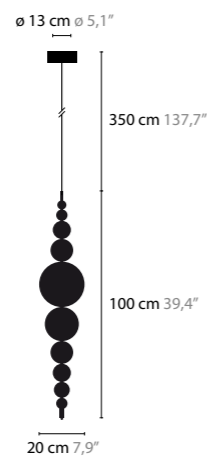

TEARS FROM MOON H1 XL

13010 / WHITE HANDMADE GLASS BALLS
13011 / BLACK HANDMADE GLASS BALLS
13012 / SILVER HANDMADE GLASS BALLS
13013 / GOLD HANDMADE GLASS BALLS
BASE: 1 X G9 / 220V / MAX. 40W
COLORS: 00 01 02 05 12 13