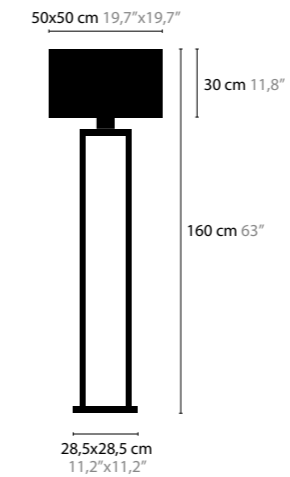

SWINGING BALLET F1

12980

BASE: 1 X E27 / 220V / MAX. 100W
COLORS: 00-01-02-05-10-12-13-14-16
INCL. REGULAR / DIMMER
SHADE: BLACK / RED / CRÈME / WHITE / BROWN