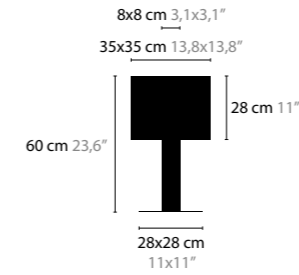

WALTZ OF VIENNA T1 M

BASE: 1 X E27 / 220V / MAX. 60W
SHADE: BLACK / RED / WHITE
CRÈME / BROWN

13344
COLORS: 02-10-12-13-14-16
13345 / COLOR
COLORS: 00-01-05