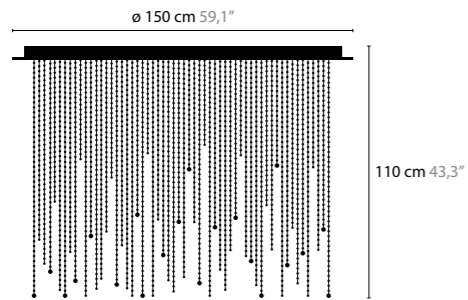

ICE FALL C20

14070 / CRYSTAL
14071 / SPECTRA CRYSTAL
14072 / SWAROVSKI STRASS
BASE: 20 X GU10 / 220V / MAX. 50W
COLORS: 00-01-02-05-16