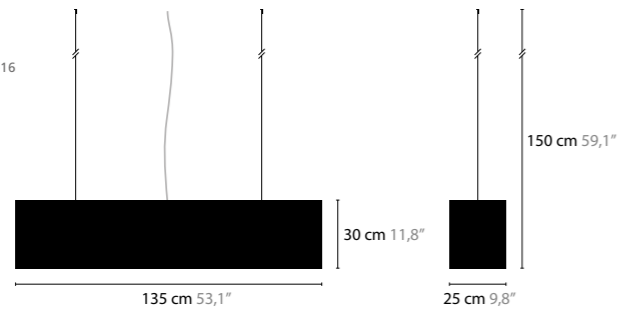

NEW DAWN

NEW DAWN IS A REGISTERED DESIGN BY COEN MUNSTERS 2015

NEW DAWN H1

13810 / ANTHRACITE METAL FABRIC
13811 / GOLD METAL FABRIC
BASE: 1 X E27 / 220V / MAX. 60W
COLORS: 00-01-02-05-10-12-13-14-16

NEW DAWN H1

13820 / ANTHRACITE METAL FABRIC
13821 / GOLD METAL FABRIC
BASE: 1 X E27 / 220V / MAX. 60W
COLORS: 00-01-02-05-10-12-13-14-16

NEW DAWN H3

13840 / ANTHRACITE METAL FABRIC
13841 / GOLD METAL FABRIC
BASE: 3 X E27 / 220V / MAX. 60W
COLORS: 00-01-02-05-10-12-13-14-16