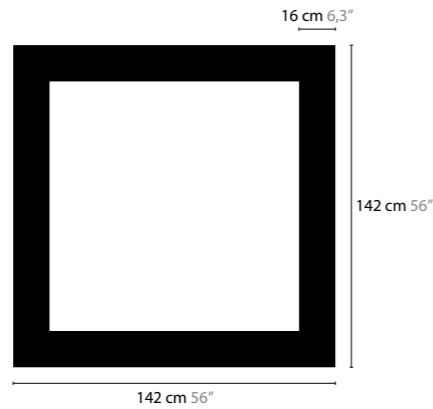

SKY CYCLES H24

12512 / CRYSTAL
12513 / SPECTRA CRYSTAL
12514 / SWAROVSKI STRASS
BASE: 24 X G9 / 220V / MAX. 40W
COLORS: 02 - (OTHER COLORS ON REQUEST)