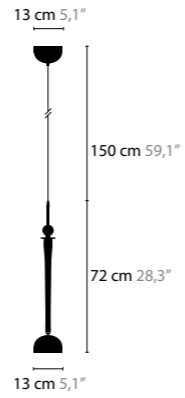

SWEET SYMPHONY

SWEET SYMPHONY IS A REGISTERED DESIGN BY COEN MUNSTERS 2010

SWEET SYMPHONY W1

SWEET SYMPHONY H9

12840
BASE: 9 X E27 / 220V / MAX. 40W
COLORS: 02
SHADE: BLACK / RED / WHITE / CRÈME / BROWN

SWEET SYMPHONY H1

12810 / BLACK GLASS
12811 / CLEAR GLASS
BASE: 1 X GU10 / 220V / MAX. 50W
COLORS: 00 01 02 05 16

SWEET SYMPHONY H3

12820 / BLACK GLASS
12821 / CLEAR GLASS
BASE: 3 X GU10 / 220V / MAX. 50W
COLORS: 00 01 02 05 16

SWEET SYMPHONY H5

12830 / BLACK GLASS
12831 / CLEAR GLASS
BASE: 5 X GU10 / 220V / MAX. 50W
COLORS: 00 01 02 05 16

SWEET SYMPHONY