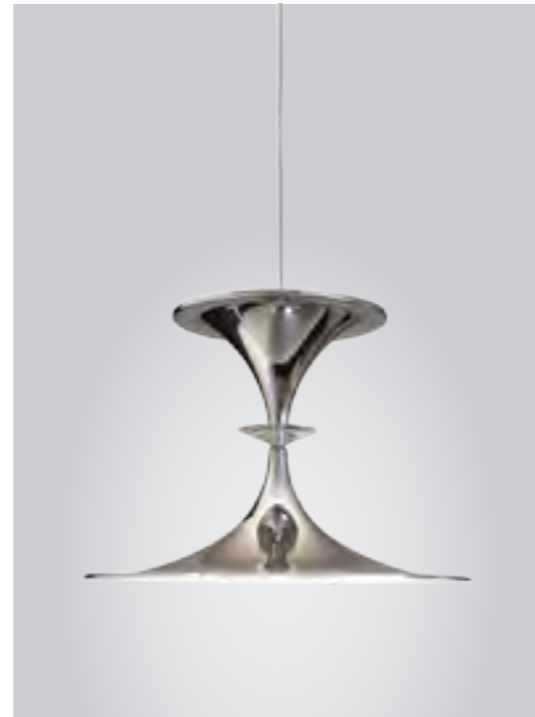

JAZZY

11210

DOWNLIGHT: BASE: 1 X R75 / 220V / MAX. 150W
UPLIGHT: BASE: 2 X R75 / 220V / MAX. 150W

11211 LED

DOWNLIGHT: LED 13W
UPLIGHT: LED 13W

COLORS: 01-02-16

JAZZY

11220 / WITH CRYSTAL ELEMENT

DOWNLIGHT: BASE: 1 X R75 / 220V / MAX. 150W
UPLIGHT: BASE: 2 X R75 / 220V / MAX. 150W

11221 LED / WITH CRYSTAL ELEMENT

DOWNLIGHT: LED 13W
UPLIGHT: LED 13W

COLORS: 01-02-16

JAZZY

DESIGN: COEN MUNSTERS 2008