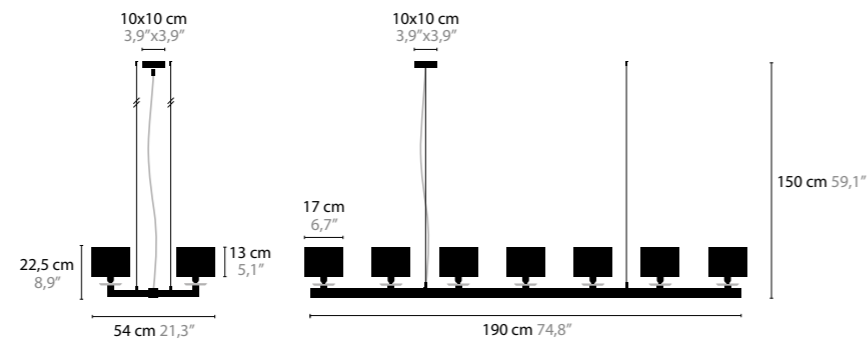

SWINGING BALLET H14

12934

SWAROVSKI STRASS
BASE: 14 X E14 / 220V / MAX. 40W
COLORS: 00-01-02-05-10-12-13-14-16
SHADE: BLACK / RED / CRÈME / WHITE / BROWN