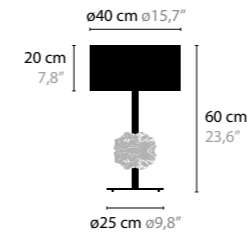

FLOWERS FROM AMSTERDAM

FLOWERS FROM AMSTERDAM IS A REGISTERED DESIGN BY COEN MUNSTERS 2013

FLOWERS FROM AMSTERDAM H1

10710 / CLEAR GLASS
10711 / SILVER GLASS
10712 / GOLD GLASS
BASE: 1 X G9 / 220V / MAX. 40W
COLORS: 00-01-02-05-16

FLOWERS FROM AMSTERDAM H3

10720 / CLEAR GLASS
10721 / SILVER GLASS
10722 / GOLD GLASS
BASE: 3 X G9 / 220V / MAX. 40W
COLORS: 00-01-02-05-16

FLOWERS FROM AMSTERDAM H5

10730 / CLEAR GLASS
10731 / SILVER GLASS
10732 / GOLD GLASS
BASE: 5 X G9 / 220V / MAX. 40W
COLORS: 00-01-02-05-16

FLOWERS FROM AMSTERDAM H7

10740 / CLEAR GLASS
10741 / SILVER GLASS
10742 / GOLD GLASS
BASE: 7 X G9 / 220V / MAX. 40W
COLORS: 00-01-02-05-16

FLOWERS FROM AMSTERDAM H4

10750 / CLEAR GLASS
10751 / SILVER GLASS
10752 / GOLD GLASS
BASE: 4 X G9 / 220V / MAX. 40W
COLORS: 00-01-02-05-16

FLOWERS FROM AMSTERDAM H6

10760 / CLEAR GLASS
10761 / SILVER GLASS
10762 / GOLD GLASS
BASE: 6 X G9 / 220V / MAX. 40W
COLORS: 00-01-02-05-16

FLOWERS FROM AMSTERDAM H10

10770 / CLEAR GLASS
10771 / SILVER GLASS
10772 / GOLD GLASS
BASE: 10 X G9 / 220V / MAX. 40W
COLORS: 00-01-02-05-16

FLOWERS FROM AMSTERDAM H14

10780 / CLEAR GLASS
10781 / SILVER GLASS
10782 / GOLD GLASS
BASE: 14 X G9 / 220V / MAX. 40W
COLORS: 00-01-02-05-16

FLOWERS FROM AMSTERDAM T1H

10830 / CLEAR GLASS
10831 / SILVER GLASS
10832 / GOLD GLASS
BASE: 1 X E27 / 220V / MAX. 60W
INCL. REGULAR / DIMMER
COLORS: 00-01-02-05-16
SHADE: BLACK / RED / WHITE /
CRÈME / BROWN

FLOWERS FROM AMSTERDAM T1

10840 / CLEAR GLASS
10841 / SILVER GLASS
10842 / GOLD GLASS
BASE: 1 X E27 / 220V / MAX. 60W
INCL. REGULAR / DIMMER
COLORS: 00-01-02-05-16
SHADE: BLACK / RED / WHITE /
CRÈME / BROWN

FLOWERS FROM AMSTERDAM W1

10810 / CLEAR GLASS
10811 / SILVER GLASS
10812 / GOLD GLASS
BASE: 1 X G9 / 220V / MAX. 40W
COLORS: 00-01-02-05-16

FLOWERS FROM AMSTERDAM C2C