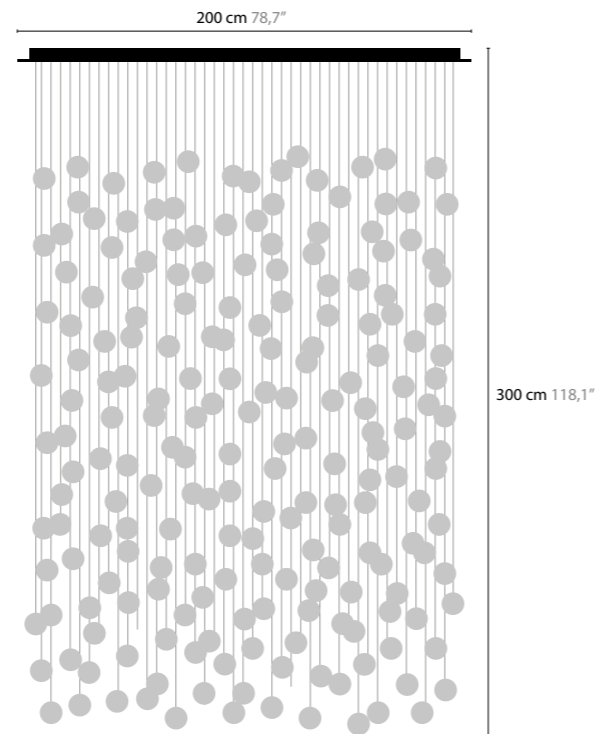

BALLROOM C200

13980

BASE: 200 X LED / 24V / 1W
COLORS: 00-01-02-05-10-14-16