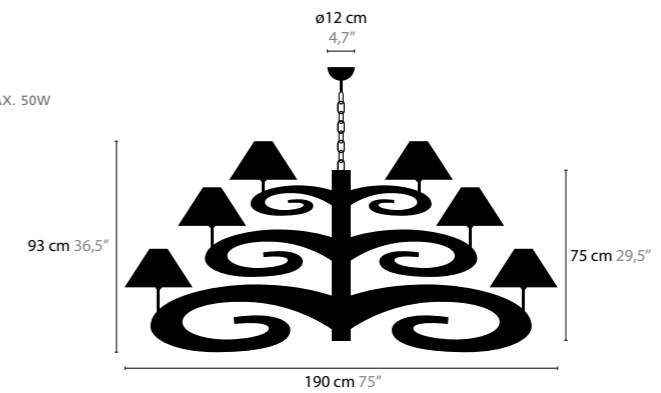

LAZY SUNDAY H18+1

11434

BASE: 18 X E14 / 220V / MAX. 25W
BASE DOWNLIGHT: 1 X GU10 / 220V / MAX. 50W
COLORS: 02-10-12-13-14-16
SHADE: (FLAT MODEL) BLACK / RED
WHITE / CRÈME / BROWN