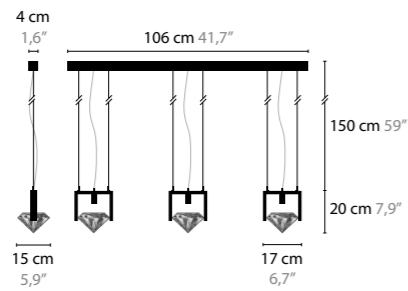

ELEMENTS OF LOVE H3

10518 / WITH CRYSTAL ELEMENTS
BASE: 3 X GY6.35 / 12V / MAX. 35W
10519 LED / WITH CRYSTAL ELEMENTS
BASE: 3 X 4,5W / 2700K
COLORS: 00-01-02-05-16