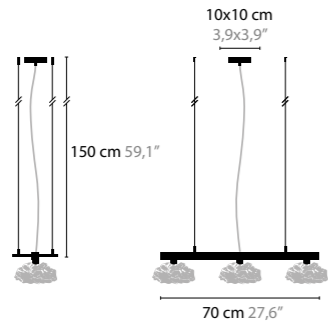

FLOWERS FROM AMSTERDAM

FLOWERS FROM AMSTERDAM IS A REGISTERED DESIGN BY COEN MUNSTERS 2013

FLOWERS FROM AMSTERDAM H1

10710 / CLEAR GLASS
10711 / SILVER GLASS
10712 / GOLD GLASS
BASE: 1 X G9 / 220V / MAX. 40W
COLORS: 00-01-02-05-16

FLOWERS FROM AMSTERDAM H3

10720 / CLEAR GLASS
10721 / SILVER GLASS
10722 / GOLD GLASS
BASE: 3 X G9 / 220V / MAX. 40W
COLORS: 00-01-02-05-16

FLOWERS FROM AMSTERDAM H5

10730 / CLEAR GLASS
10731 / SILVER GLASS
10732 / GOLD GLASS
BASE: 5 X G9 / 220V / MAX. 40W
COLORS: 00-01-02-05-16

FLOWERS FROM AMSTERDAM H7

10740 / CLEAR GLASS
10741 / SILVER GLASS
10742 / GOLD GLASS
BASE: 7 X G9 / 220V / MAX. 40W
COLORS: 00-01-02-05-16

FLOWERS FROM AMSTERDAM H4

10750 / CLEAR GLASS
10751 / SILVER GLASS
10752 / GOLD GLASS
BASE: 4 X G9 / 220V / MAX. 40W
COLORS: 00-01-02-05-16

FLOWERS FROM AMSTERDAM H6

10760 / CLEAR GLASS
10761 / SILVER GLASS
10762 / GOLD GLASS
BASE: 6 X G9 / 220V / MAX. 40W
COLORS: 00-01-02-05-16

FLOWERS FROM AMSTERDAM H10

10770 / CLEAR GLASS
10771 / SILVER GLASS
10772 / GOLD GLASS
BASE: 10 X G9 / 220V / MAX. 40W
COLORS: 00-01-02-05-16

FLOWERS FROM AMSTERDAM H14

10780 / CLEAR GLASS
10781 / SILVER GLASS
10782 / GOLD GLASS
BASE: 14 X G9 / 220V / MAX. 40W
COLORS: 00-01-02-05-16

FLOWERS FROM AMSTERDAM T1H

10830 / CLEAR GLASS
10831 / SILVER GLASS
10832 / GOLD GLASS
BASE: 1 X E27 / 220V / MAX. 60W
INCL. REGULAR / DIMMER
COLORS: 00-01-02-05-16
SHADE: BLACK / RED / WHITE /
CRÈME / BROWN

FLOWERS FROM AMSTERDAM T1

10840 / CLEAR GLASS
10841 / SILVER GLASS
10842 / GOLD GLASS
BASE: 1 X E27 / 220V / MAX. 60W
INCL. REGULAR / DIMMER
COLORS: 00-01-02-05-16
SHADE: BLACK / RED / WHITE /
CRÈME / BROWN

FLOWERS FROM AMSTERDAM W1

10810 / CLEAR GLASS
10811 / SILVER GLASS
10812 / GOLD GLASS
BASE: 1 X G9 / 220V / MAX. 40W
COLORS: 00-01-02-05-16

FLOWERS FROM AMSTERDAM C2C