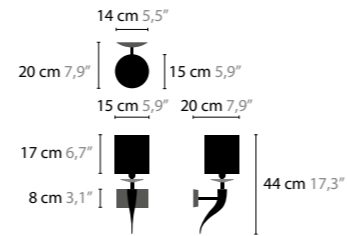

LOVING ARMS W1

11640

WITH CRYSTAL ELEMENT
BASE: 1 X E14 / 220V / MAX. 25W
COLORS: 00-01-02-05-10-12-13-14-16
SHADE: BLACK / RED / WHITE / CRÈME / BROWN