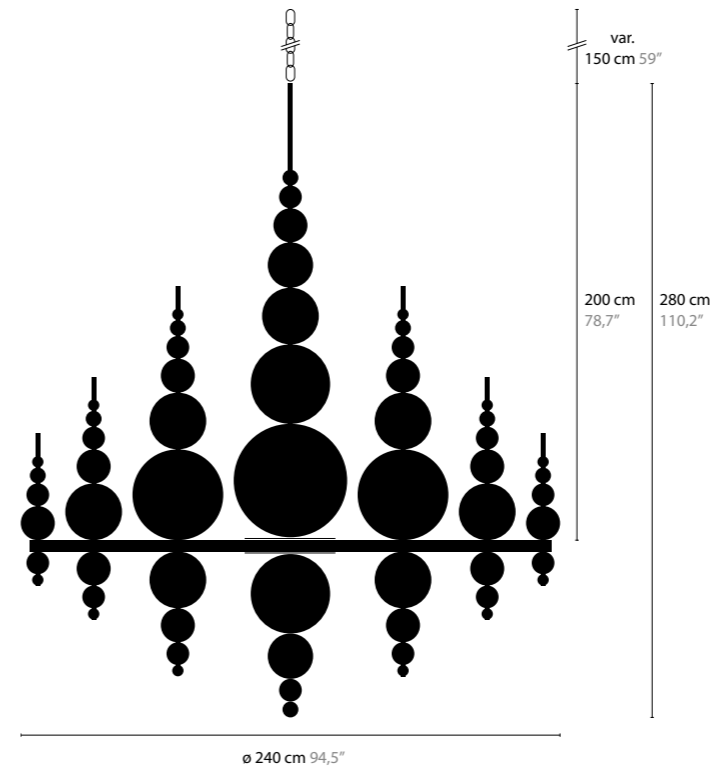

TEARS FROM MOON H1 MINI

13160 / WHITE HANDMADE GLASS BALLS
13161 / BLACK HANDMADE GLASS BALLS
13162 / SILVER HANDMADE GLASS BALLS
13163 / GOLD HANDMADE GLASS BALLS
BASE: 1 X G4 / 12V / MAX. 20W
COLORS: 00 01 02 05 12 13

TEARS FROM MOON H6 MINI

13170 / WHITE HANDMADE GLASS BALLS
13171 / BLACK HANDMADE GLASS BALLS
13172 / SILVER HANDMADE GLASS BALLS
13173 / GOLD HANDMADE GLASS BALLS
BASE: 6 X G4 / 12V / MAX. 10W
COLORS: 00 01 02 05 12 13

TEARS FROM MOON H12 MINI

13180 / WHITE HANDMADE GLASS BALLS
13181 / BLACK HANDMADE GLASS BALLS
13182 / SILVER HANDMADE GLASS BALLS
13183 / GOLD HANDMADE GLASS BALLS
BASE: 12 X G4 / 12V / MAX. 10W
COLORS: 00 01 02 05 12 13