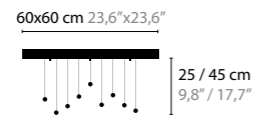

SPRANKLING DISK C9

12674 / SPECTRA CRYSTAL
12675 / SWAROVSKI STRASS
BASE: 9 X G4 / 12V / MAX. 20W
12676 LED / SPECTRA CRYSTAL
12677 LED / SWAROVSKI STRASS
9 X LED / 3W / 2700 K.
80 CRYSTALS 20 MM
COLORS: 00-01-02-05-16