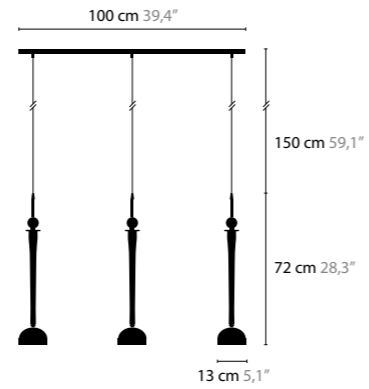

SWEET SYMPHONY H3

12820 / BLACK GLASS
12821 / CLEAR GLASS
BASE: 3 X GU10 / 220V / MAX. 50W
COLORS: 00 01 02 05 16