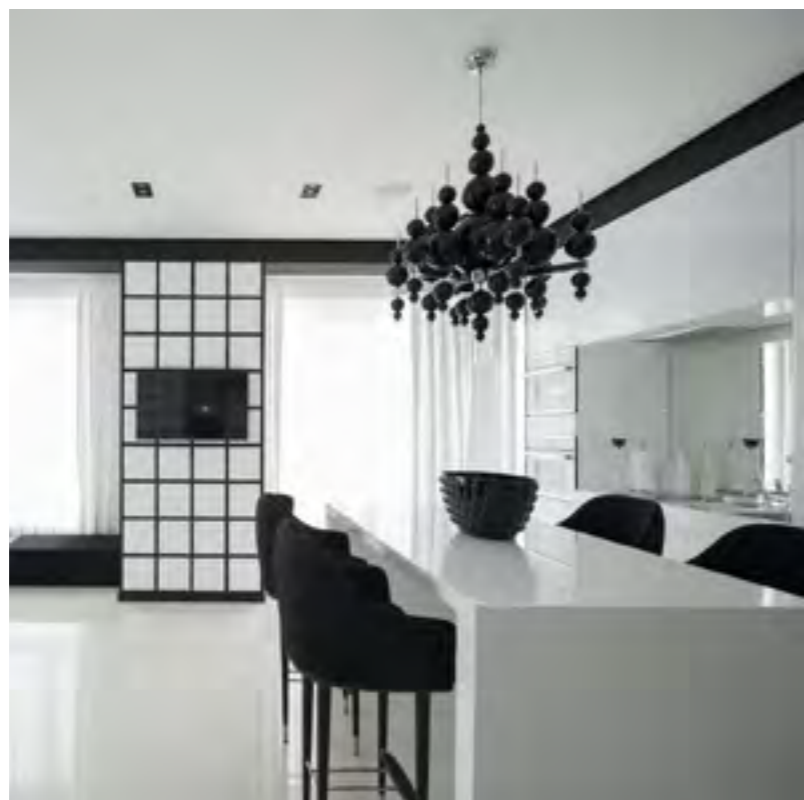

- 13070 WHITE HANDMADE GLASS BALLS
- 13071 BLACK HANDMADE GLASS BALLS
- 13072 SILVER HANDMADE GLASS BALLS
- 13073 GOLD HANDMADE GLASS BALLS