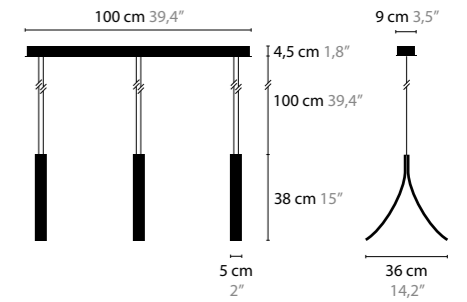

STREAM H3 XL

13722

LED 3 X 13W / 24V / 2700K
COLORS: 02-32-33