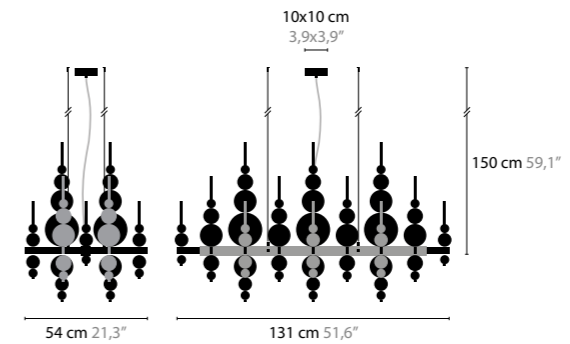

TEARS FROM MOON H22+3

13130 / WHITE HANDMADE GLASS BALLS
13131 / BLACK HANDMADE GLASS BALLS
13132 / SILVER HANDMADE GLASS BALLS
13133 / GOLD HANDMADE GLASS BALLS
BASE: 22 X G4 / 12V / MAX. 10W
DOWNLIGHT: 3 X LED 3.2W / 2700K
WITH SEPARATE ON-OFF SWITCH
COLORS: 00 01 02 05 10 12 13