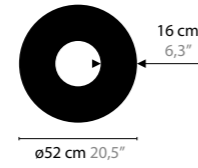

## SKY CYCLES H6

**12410** / CRYSTAL  
**12411** / SPECTRA CRYSTAL  
**12412** / SWAROVSKI STRASS  
BASE: 6 X G9 / 220V / MAX. 40W  
COLORS: 02 - (OTHER COLORS ON REQUEST)