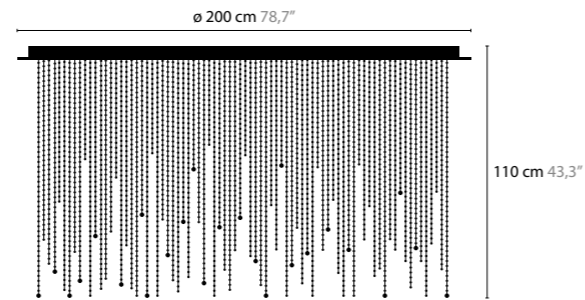

ICE FALL C28

14080 / CRYSTAL
14081 / SPECTRA CRYSTAL
14082 / SWAROVSKI STRASS
BASE: 28 X GU10 / 220V / MAX. 50W
COLORS: 00-01-02-05-16