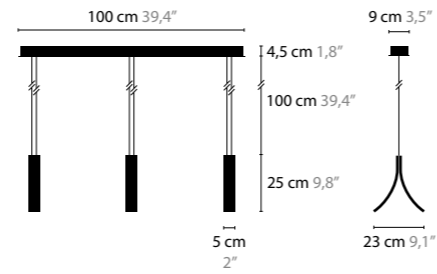

STREAM H3

13720

LED 3 X 7W / 24V / 2700K
COLORS: 02-32-33