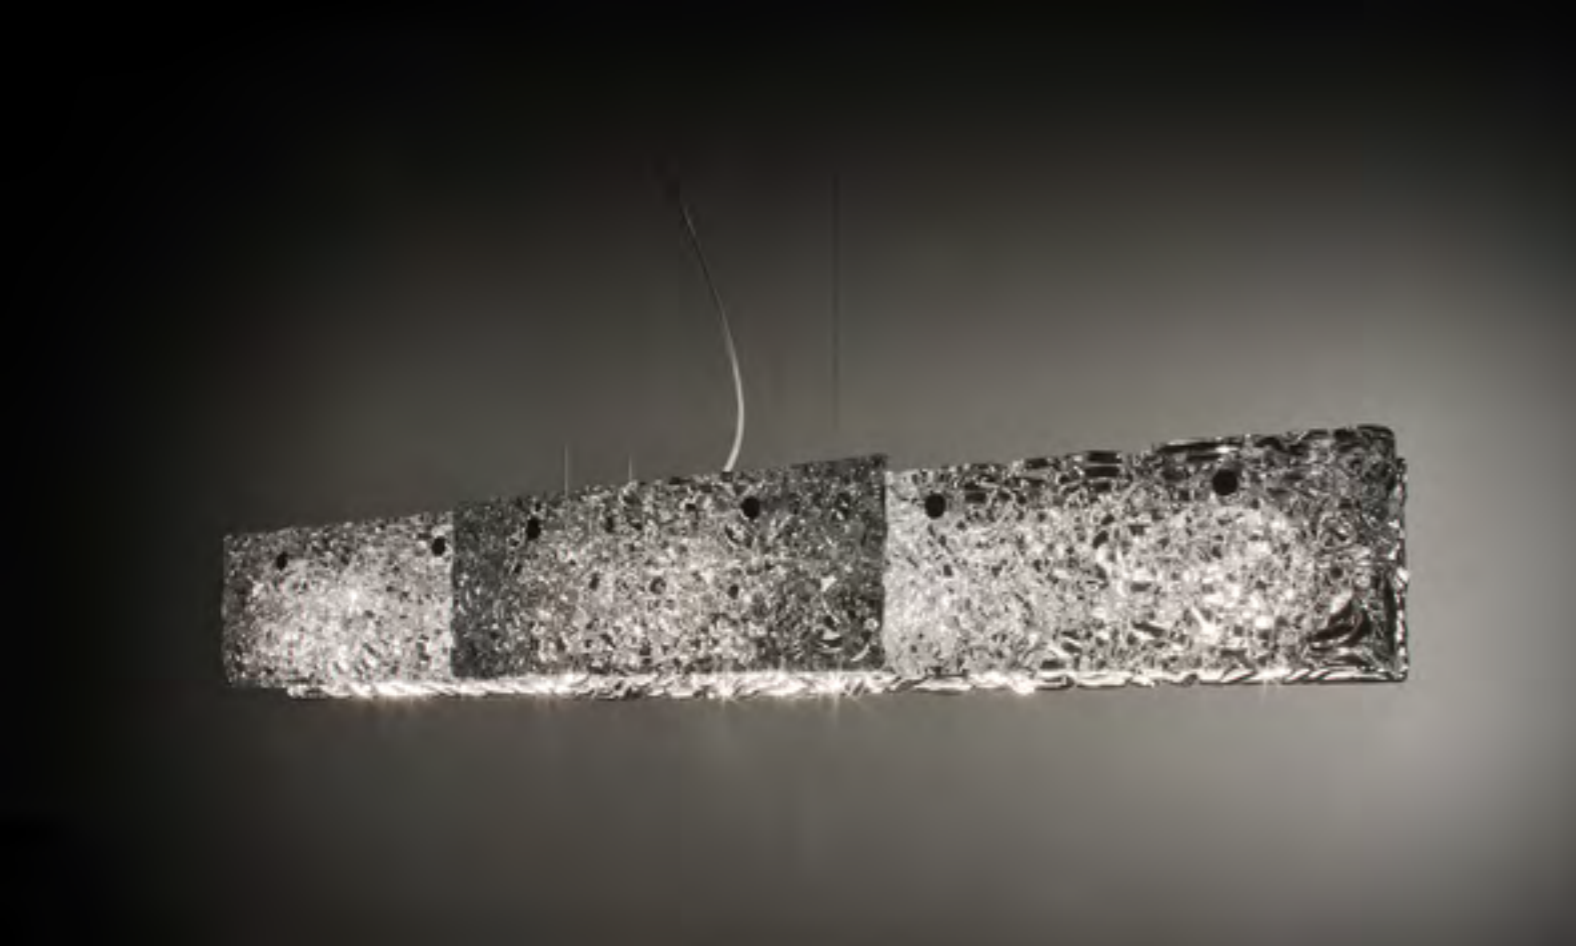

# NIGHTLIFE

DESIGN: COEN MUNSTERS 2013

11820 CLEAR GLASS  
11821 SILVER GLASS