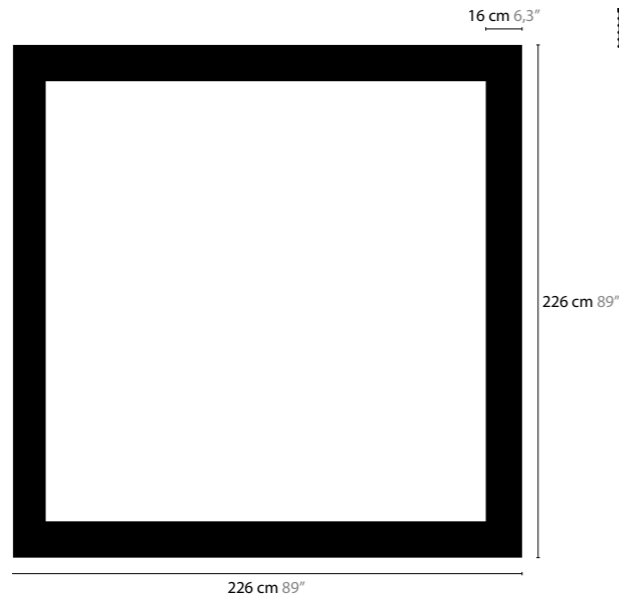

SKY CYCLES H32

12518 / CRYSTAL
12519 / SPECTRA CRYSTAL
12520 / SWAROVSKI STRASS
BASE: 32 X G9 / 220V / MAX. 40W
COLORS: 02 - (OTHER COLORS ON REQUEST)