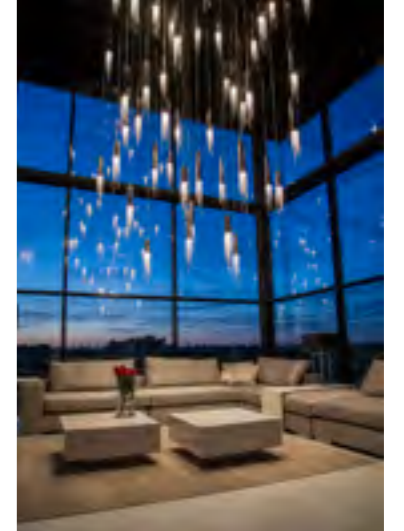

INSPIRATION CENTER