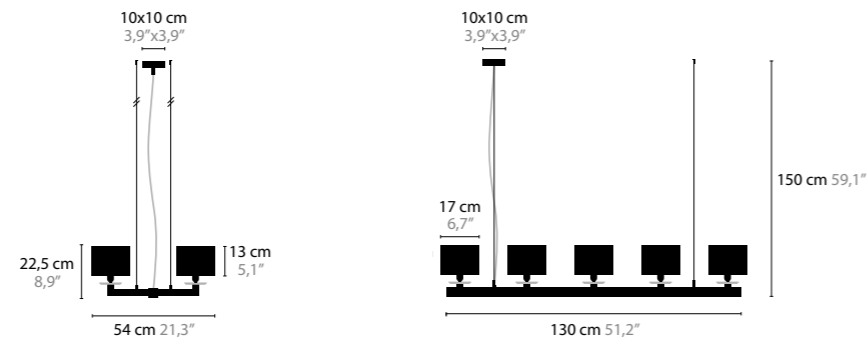

SWINGING BALLET H10

12930

SWAROVSKI STRASS
BASE: 10 X E14 / 220V / MAX. 40W
COLORS: 00-01-02-05-10-12-13-14-16
SHADE: BLACK / RED / CRÈME / WHITE / BROWN