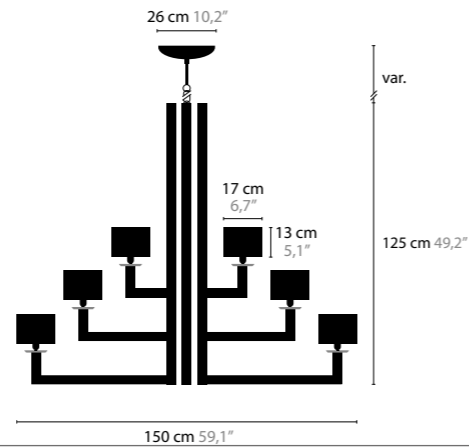

SWINGING BALLET H18

12918

SWAROVSKI STRASS
BASE: 18 X E14 / 220V / MAX. 40W
CHAIN CA. 1,5MTR.
COLORS: 00-01-02-05-10-12-13-14-16
SHADE: BLACK / RED / CRÈME / WHITE / BROWN