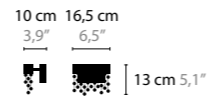

FROZEN EYES W1 S C

10947 / SPECTRA CRYSTAL
10948 / SWAROVSKI STRASS
LED 3W / 24V
COLORS: 00-01-02-05-10-12-13-14-16