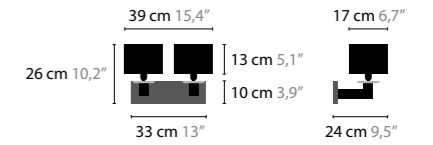

SWINGING BALLET W2

12954

SWAROVSKI STRASS
BASE: 2 X E14 / 220V / MAX. 40W
COLORS: 00-01-02-05-10-12-13-14-16
SHADE: BLACK / RED / CRÈME / WHITE / BROWN