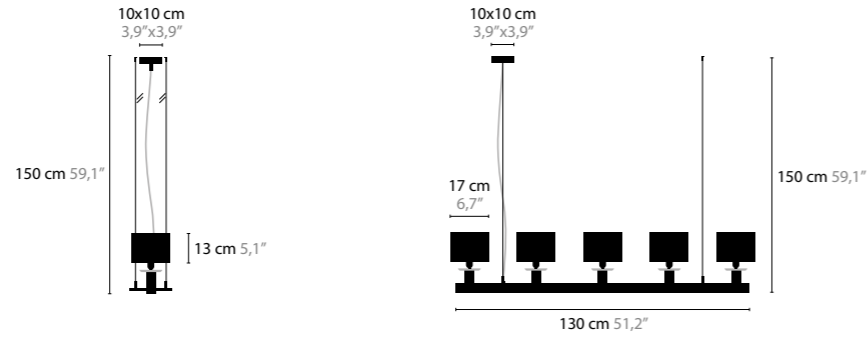

SWINGING BALLET

SWINGING BALLET IS A REGISTERED DESIGN BY COEN MUNSTERS 2009

SWINGING BALLET H5

12922

SWAROVSKI STRASS
BASE: 5 X E14 / 220V / MAX. 40W
COLORS: 00-01-02-05-10-12-13-14-16
SHADE: BLACK / RED / CRÈME / WHITE / BROWN