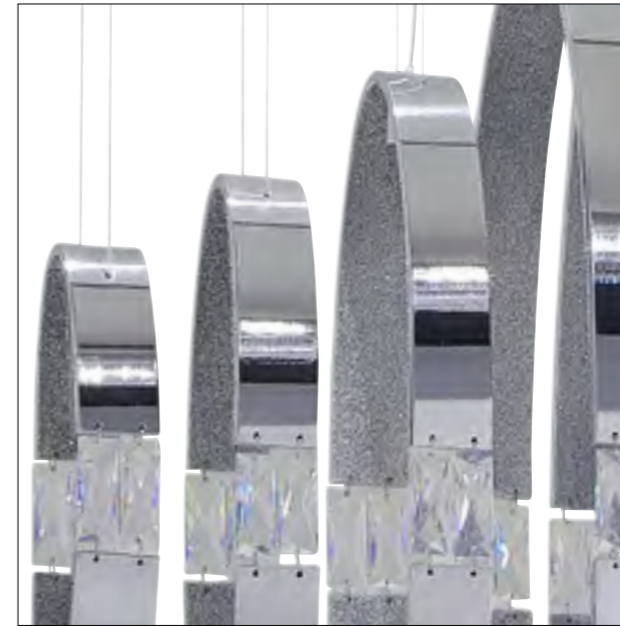

CRYSTALIZED WITH SWAROVSKI FABRIC CRYSTALS INSIDE