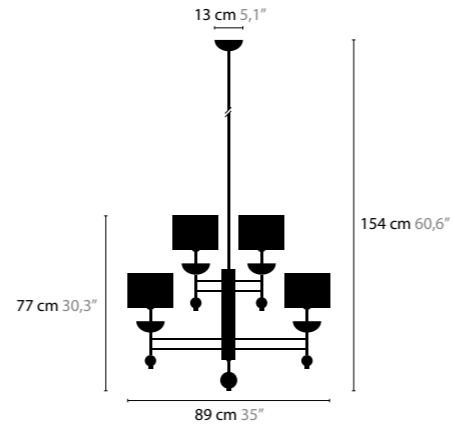

SWEET SYMPHONY H9

12840
BASE: 9 X E27 / 220V / MAX. 40W
COLORS: 02
SHADE: BLACK / RED / WHITE / CRÈME / BROWN