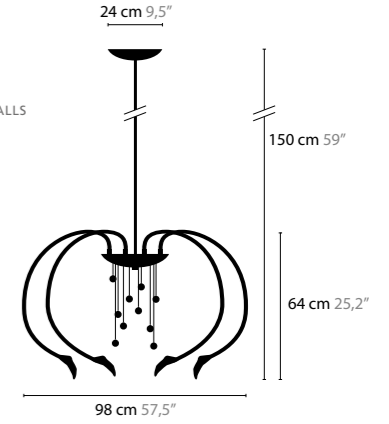

CHILL OUT H8

10322 / WITHOUT CRYSTAL
10323 / WITH 10 SWAROVSKI STRASS BALLS
BASE: 8 X G9 / 220V / MAX. 40W
COLORS: 00-01-02-05-16