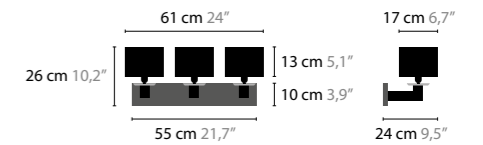

SWINGING BALLET W3

12958

SWAROVSKI STRASS
BASE: 3 X E14 / 220V / MAX. 40W
COLORS: 00-01-02-05-10-12-13-14-16
SHADE: BLACK / RED / CRÈME / WHITE / BROWN