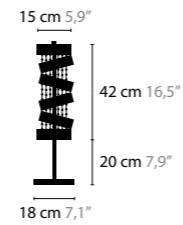

SECRET CLUB T1

12060

SWAROVSKI STRASS
BASE: 2 X G9 / 220V / MAX. 40W
INCL. REGULAR / DIMMER
COLORS: 02