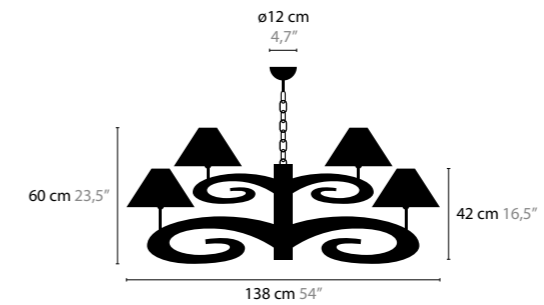

LAZY SUNDAY H12+1

11422

BASE: 12 X E14 / 220V / MAX. 25W
BASE DOWNLIGHT: 1 X GU10 / 220V / MAX. 50W
COLORS: 02-10-12-13-14-16
SHADE: (FLAT MODEL) BLACK / RED
WHITE / CRÈME / BROWN