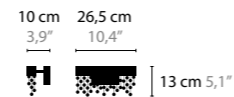

FROZEN EYES W1 M C

10959 / SPECTRA CRYSTAL
10960 / SWAROVSKI STRASS
LED 5W / 24V
COLORS: 00-01-02-05-10-12-13-14-16