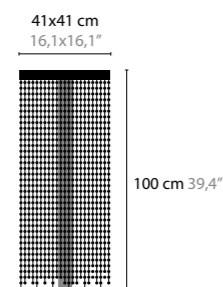

AVENUE ONE T4

13560 / CRYSTAL
13561 / SPECTRA CRYSTAL
13562 / SWAROVSKI STRASS
BASE: 4 X G9 / 220V / MAX. 40W
COLORS: 00-01-02-05-16