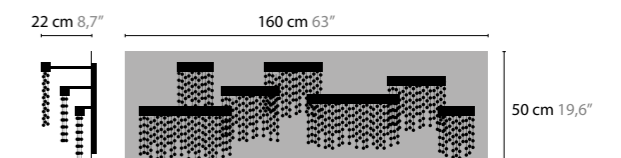

FROZEN EYES WALLPANEL W7

10995 / SPECTRA CRYSTAL
10996 / SWAROVSKI STRASS
LED 35W / 24V
COLORS: 00-01-02-10-12-13-14-16