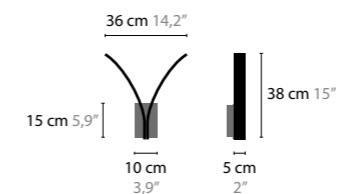

STREAM W2 XL

13782

LED 13W / 24V / 2700K
COLORS: 02-32-33