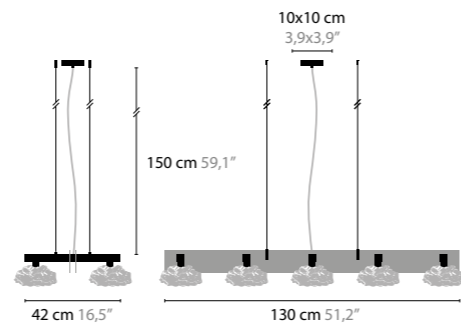

FLOWERS FROM AMSTERDAM H10

10770 / CLEAR GLASS
10771 / SILVER GLASS
10772 / GOLD GLASS
BASE: 10 X G9 / 220V / MAX. 40W
COLORS: 00-01-02-05-16