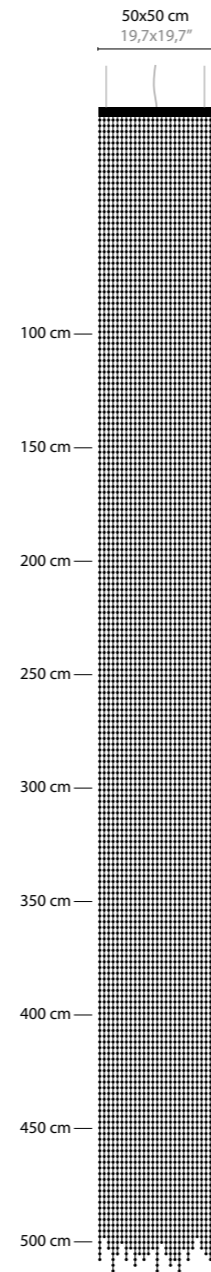

AVENUE ONE

13440 / 100 CM, CRYSTAL
13441 / 100 CM, SPECTRA CRYSTAL
13442 / 100 CM, SWAROVSKI STRASS
BASE: 4 X G9 / 220V / MAX. 40W

13443 / 150 CM, CRYSTAL
13444 / 150 CM, SPECTRA CRYSTAL
13445 / 150 CM, SWAROVSKI STRASS
BASE: 6 X G9 / 220V / MAX. 40W

13446 / 200 CM, CRYSTAL
13447 / 200 CM, SPECTRA CRYSTAL
13448 / 200 CM, SWAROVSKI STRASS
BASE: 8 X G9 / 220V / MAX. 40W

13449 / 250 CM, CRYSTAL
13450 / 250 CM, SPECTRA CRYSTAL
13451 / 250 CM, SWAROVSKI STRASS
BASE: 10 X G9 / 220V / MAX. 40W

13452 / 300 CM, CRYSTAL
13453 / 300 CM, SPECTRA CRYSTAL
13454 / 300 CM, SWAROVSKI STRASS
BASE: 12 X G9 / 220V / MAX. 40W

13455 / 350 CM, CRYSTAL
13456 / 350 CM, SPECTRA CRYSTAL
13457 / 350 CM, SWAROVSKI STRASS
BASE: 14 X G9 / 220V

13458 / 400 CM, CRYSTAL
13459 / 400 CM, SPECTRA CRYSTAL
13460 / 400 CM, SWAROVSKI STRASS
BASE: 16 X G9 / 220V / MAX. 40W

13461 / 450 CM, CRYSTAL
13462 / 450 CM, SPECTRA CRYSTAL
13463 / 450 CM, SWAROVSKI STRASS
BASE: 18 X G9 / 220V / MAX. 40W

13464 / 500 CM, CRYSTAL
13465 / 500 CM, SPECTRA CRYSTAL
13466 / 500 CM, SWAROVSKI STRASS
BASE: 20 X G9 / 220V / MAX. 40W

COLORS: 00-01-02-05-16