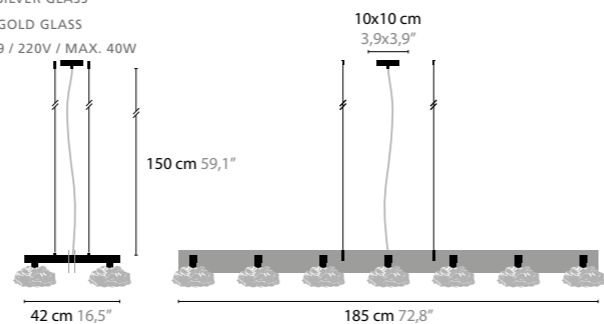

FLOWERS FROM AMSTERDAM H14

10780 / CLEAR GLASS
10781 / SILVER GLASS
10782 / GOLD GLASS
BASE: 14 X G9 / 220V / MAX. 40W
COLORS: 00-01-02-05-16