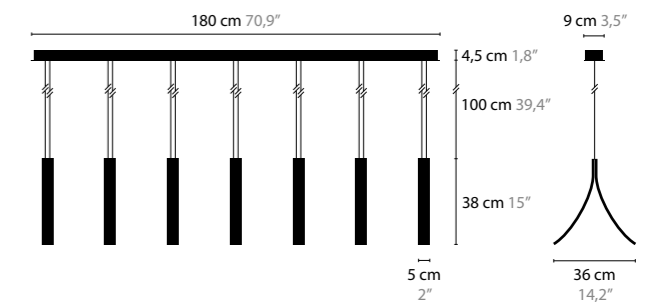

STREAM H7 XL

13742

LED 7 X 13W / 24V / 2700K
COLORS: 02-32-33