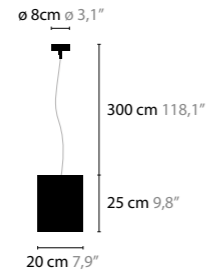

NEW DAWN

NEW DAWN IS A REGISTERED DESIGN BY COEN MUNSTERS 2015

NEW DAWN H1

13810 / ANTHRACITE METAL FABRIC
13811 / GOLD METAL FABRIC
BASE: 1 X E27 / 220V / MAX. 60W
COLORS: 00-01-02-05-10-12-13-14-16