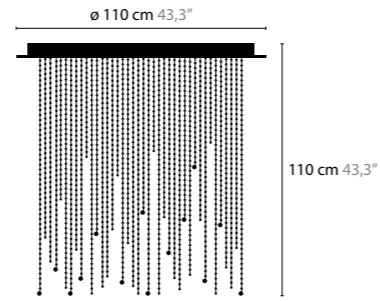

ICE FALL C14

14060 / CRYSTAL
14061 / SPECTRA CRYSTAL
14062 / SWAROVSKI STRASS
BASE: 14 X GU10 / 220V / MAX. 50W
COLORS: 00-01-02-05-16