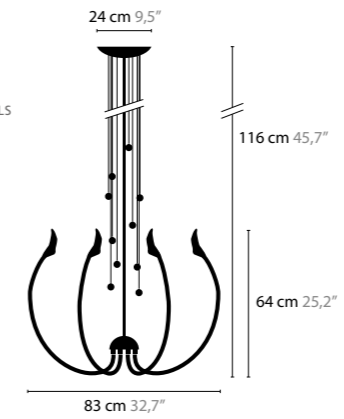

CHILL OUT H6U

10316 / WITHOUT CRYSTAL
10317 / WITH 10 SWAROVSKI STRASS BALLS
BASE: 6 X G9 / 220V / MAX. 40W
COLORS: 00-01-02-05-16