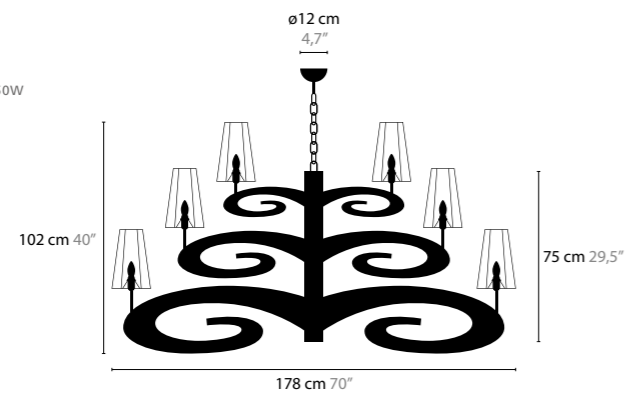

LAZY SUNDAY H18+1

11438

BASE: 18 X E14 / 220V / MAX. 40W
BASE DOWNLIGHT: 1 X GU10 / 220V / MAX. 50W
COLORS: 10-12-13-14