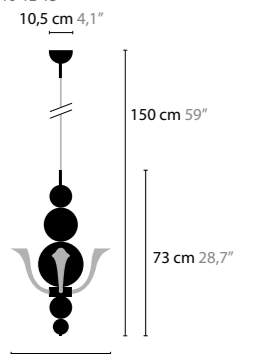

TEARS FROM MOON H4

13030 / WHITE HANDMADE GLASS BALLS
13031 / BLACK HANDMADE GLASS BALLS
13032 / SILVER HANDMADE GLASS BALLS
13033 / GOLD HANDMADE GLASS BALLS
BASE: 4 X G9 / 220V / MAX. 40W
COLORS: 00 01 02 05 10 12 13