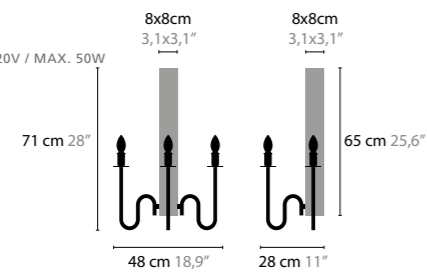

WALTZ OF VIENNA W3+2

BASE: 3 X E14 / 220V / MAX. 40W

BASE UP- DOWNLIGHT: 2 X GU10 / 220V / MAX. 50W

13324

COLORS: 02-10-12-13-14-16

13325 / COLOR

COLORS: 00-01-05