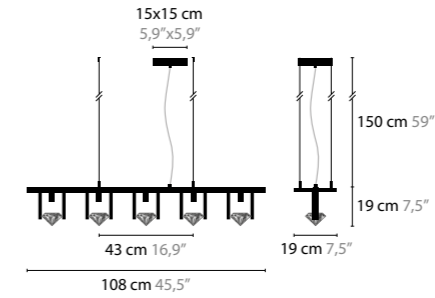

ELEMENTS OF LOVE H5L

10530 / WITH CRYSTAL ELEMENTS
BASE: 5 X GY6.35 / 12V / MAX. 35W
10531 LED / WITH CRYSTAL ELEMENTS
BASE: 5 X 4,5W / 2700K
COLORS: 00-01-02-05-16