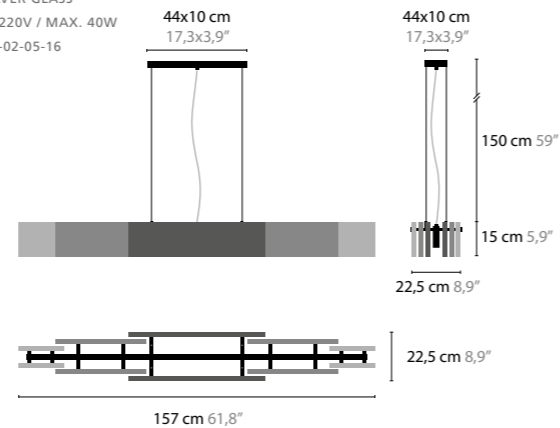

NIGHTLIFE H8 XL

11820 / CLEAR GLASS

11821 / SILVER GLASS

BASE: 8 X G9 / 220V / MAX. 40W

COLORS: 00-01-02-05-16