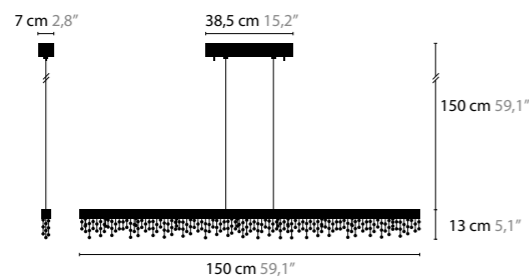

FROZEN EYES HXL C

10923 / SPECTRA CRYSTAL
10924 / SWAROVSKI STRASS
LED 27W / 24V
COLORS: 00-01-02-05-10-12-13-14-16