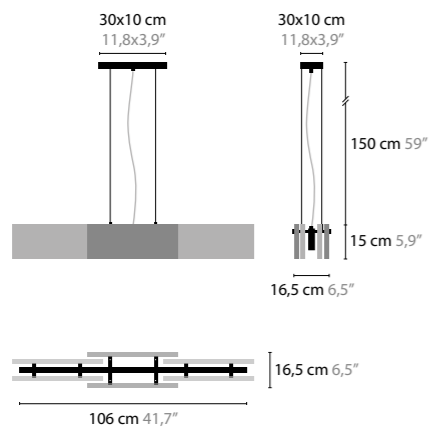

NIGHTLIFE

NIGHTLIFE IS A REGISTERED DESIGN BY COEN MUNSTERS 2012

NIGHTLIFE H5

11810 / CLEAR GLASS

11811 / SILVER GLASS

BASE: 5 X G9 / 220V / MAX. 40W

COLORS: 00-01-02-05-16