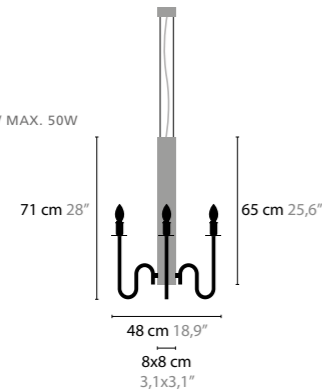

WALTZ OF VIENNA H4+1

BASE: 4 X E14 / 220V / MAX. 40W

BASE DOWNLIGHT: 1 X GU10 / 220V / MAX. 50W

13310

COLORS: 02-10-12-13-14-16

13311 / COLOR

COLORS: 00-01-05