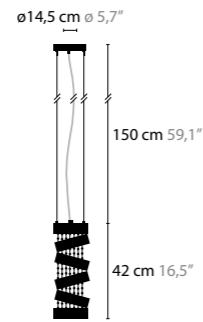

SECRET CLUB

SECRET CLUB IS A REGISTERED DESIGN BY COEN MUNSTERS 2010

SECRET CLUB H1

12010

SWAROVSKI STRASS
BASE: 1 X GU10 / 220V / MAX. 50W
COLORS: 02