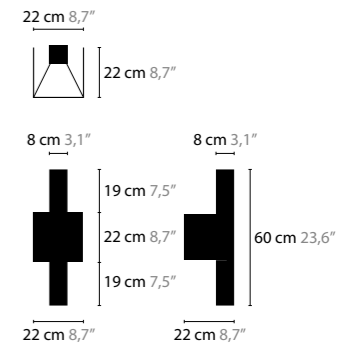

WALTZ OF VIENNA W3+2

BASE: 1 X E27 / 220V / MAX. 40W
BASE UP- DOWNLIGHT: 2 X GU10 / 220V
/ MAX. 50W
SHADE: BLACK / RED / WHITE
CRÈME / BROWN

13320
COLORS: 02-10-12-13-14-16
13321 / COLOR
COLORS: 00-01-05