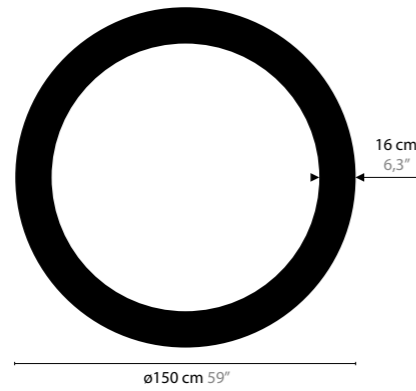

SKY CYCLES H12

12422 / CRYSTAL
12423 / SPECTRA CRYSTAL
12424 / SWAROVSKI STRASS
BASE: 12 X G9 / 220V / MAX. 40W
COLORS: 02 - (OTHER COLORS ON REQUEST)