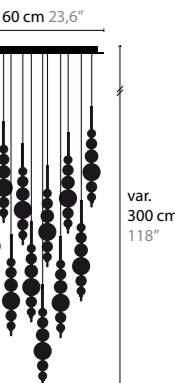

TEARS FROM MOON H12 MINI

13180 / WHITE HANDMADE GLASS BALLS
13181 / BLACK HANDMADE GLASS BALLS
13182 / SILVER HANDMADE GLASS BALLS
13183 / GOLD HANDMADE GLASS BALLS
BASE: 12 X G4 / 12V / MAX. 10W
COLORS: 00 01 02 05 12 13