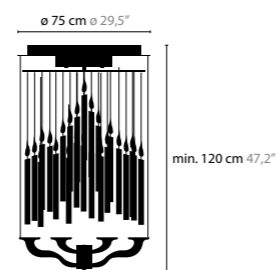

LOVE COMES AGAIN 11510

6 X LED 4,5W / 2700K
ROTATING DISK WITH 59 CANDLES
INCL. MOTOR
COLOR CHANDELIER: 02
MATERIAL CANDLES: ACRYL
MOUNTED WITH SWAROVSKI STRASS ELEMENTS