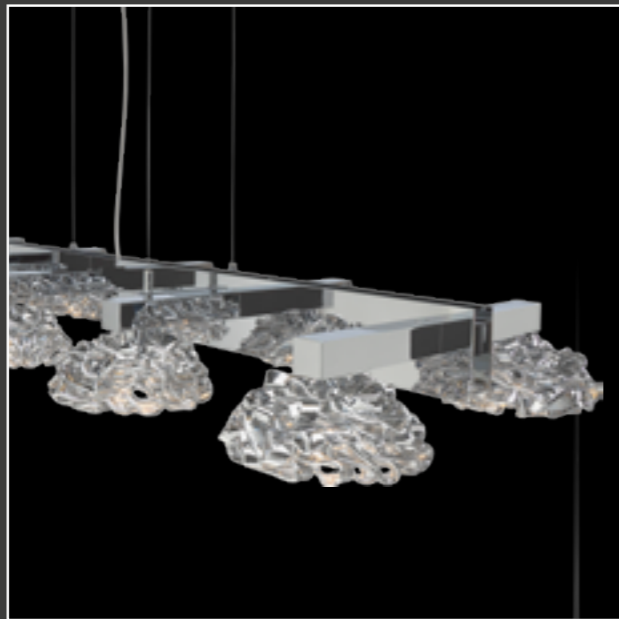

THE ARABIAN HISTORICAL ARCHITECTURE WITH ITS MASSIVE CONSTRUCTIONS COMBINED WITH THE MOST ELEGANT AND FABULOUS FINE DETAILS WAS THE INSPIRATION FOR THE DESIGN OF 'ARABIAN PEARLS', WHERE, AS WELL, A MASSIVE CONSTRUCTION IS COMBINED WITH THE MOST ELEGANT LINES AND DETAILS, RESULTING IN FASCINATING LIGHT SCULPTURES.