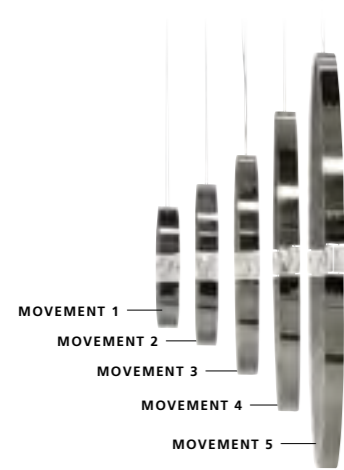

GENERAL INFO

RINGS ARE CONNECTED WITH EACH OTHER WITH SWAROVSKI STRASS CRYSTALS
RINGS' INSIDES ARE COVERED WITH HIGHLY EXCLUSIVE SWAROVSKI CRYSTAL FABRIC
CEILING BOX: 100 X 45 X 40 MM
DISTANCE BETWEEN CABLES: 60 MM
COLORS: 02

CREATE YOUR OWN CRYSTAL HEARTS WITH MOVEMENT 1 TILL 5

PLEASE NOTICE:

- YOUR DISTANCE BETWEEN THE MOVEMENTS
- THE NUMBER OF MOVEMENTS WITH OR WITHOUT LED LIGHT
- MOUNTING THE MOVEMENTS DIRECT TO THE CEILING OR MOUNTING BY A CEILING BOX
- CUSTOMIZED CEILING BOXES ON REQUEST

SOME IDEAS FOR YOUR INSPIRATION

CRYSTAL HEARTS MOVEMENT 1

10410 / WITHOUT LED
10415 / WITH LED / 3W
H. 320 X 100 X 50 MM

CRYSTAL HEARTS MOVEMENT 2

10420 / WITHOUT LED
10425 / WITH LED / 3W
H. 420 X 135 X 50 MM

CRYSTAL HEARTS MOVEMENT 3

10430 / WITHOUT LED
10435 / WITH LED / 3W
H. 580 X 200 X 50 MM

CRYSTAL HEARTS MOVEMENT 4

10440 / WITHOUT LED
10445 / WITH LED / 3W
H. 780 X 295 X 50 MM

CRYSTAL HEARTS MOVEMENT 5

10450 / WITHOUT LED
10455 / WITH LED / 3W
H. 1080 X 400 X 50 MM