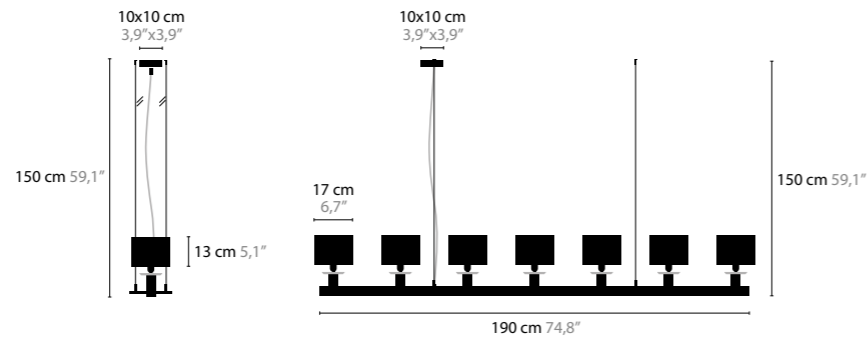

SWINGING BALLET H7

12926

SWAROVSKI STRASS
BASE: 7 X E14 / 220V / MAX. 40W
COLORS: 00-01-02-05-10-12-13-14-16
SHADE: BLACK / RED / CRÈME / WHITE / BROWN