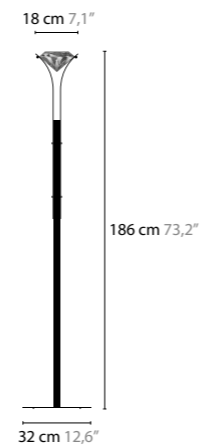

ELEMENTS OF LOVE

ELEMENTS OF LOVE IS A REGISTERED DESIGN BY COEN MUNSTERS 2009

ELEMENTS OF LOVE H1

10510 / WITH CRYSTAL ELEMENT
BASE: 1 X GY6.35 / 12V / MAX. 35W
10511 LED / WITH CRYSTAL ELEMENT
BASE: 1 X 4,5W / 2700K
COLORS: 00-01-02-05-16

ELEMENTS OF LOVE H2

10514 / WITH CRYSTAL ELEMENTS
BASE: 2 X GY6.35 / 12V / MAX. 35W
10515 LED / WITH CRYSTAL ELEMENTS
BASE: 2 X 4,5W / 2700K
COLORS: 00-01-02-05-16

ELEMENTS OF LOVE H3

10518 / WITH CRYSTAL ELEMENTS
BASE: 3 X GY6.35 / 12V / MAX. 35W
10519 LED / WITH CRYSTAL ELEMENTS
BASE: 3 X 4,5W / 2700K
COLORS: 00-01-02-05-16

ELEMENTS OF LOVE H5

10524 / WITH CRYSTAL ELEMENTS
BASE: 5 X GY6.35 / 12V / MAX. 35W
10525 LED / WITH CRYSTAL ELEMENTS
BASE: 5 X 4,5W / 2700K
COLORS: 00-01-02-05-16

ELEMENTS OF LOVE W1

10550 / WITH CRYSTAL ELEMENT
BASE: 1 X GY6.35 / 12V / MAX. 35W
10551 LED / WITH CRYSTAL ELEMENT
BASE: 1 X 4,5W / 2700K
COLORS: 00-01-02-05-16

ELEMENTS OF LOVE W1 XL

10554 / WITH CRYSTAL ELEMENT
BASE: 1 X GY6.35 / 12V / MAX. 35W
10555 LED / WITH CRYSTAL ELEMENT
BASE: 1 X 4,5W / 2700K
COLORS: 00-01-02-05-16

ELEMENTS OF LOVE F1

10574 / WITH CRYSTAL ELEMENT
BASE: 1 X GY6.35 / 12V / MAX. 35W
INCL. REGULAR / DIMMER
10575 LED / WITH CRYSTAL ELEMENT
BASE: 1 X 4,5W / 2700K
INCL. REGULAR / DIMMER
COLORS: 00-01-02-05-16

ELEMENTS OF LOVE H5L

10530 / WITH CRYSTAL ELEMENTS
BASE: 5 X GY6.35 / 12V / MAX. 35W
10531 LED / WITH CRYSTAL ELEMENTS
BASE: 5 X 4,5W / 2700K
COLORS: 00-01-02-05-16

ELEMENTS OF LOVE H8L

10540 / WITH CRYSTAL ELEMENTS
BASE: 8 X GY6.35 / 12V / MAX. 35W
10541 LED / WITH CRYSTAL ELEMENTS
BASE: 8 X 4,5W / 2700K
COLORS: 00-01-02-05-16

ELEMENTS OF LOVE T1

10564 / WITH CRYSTAL ELEMENT
BASE: 1 X GY6.35 / 12V / MAX. 35W
INCL. REGULAR / DIMMER
10565 LED / WITH CRYSTAL ELEMENT
BASE: 1 X 4,5W / 2700K
INCL. REGULAR / DIMMER
COLORS: 00-01-02-05-16

ELEMENTS OF LOVE T2