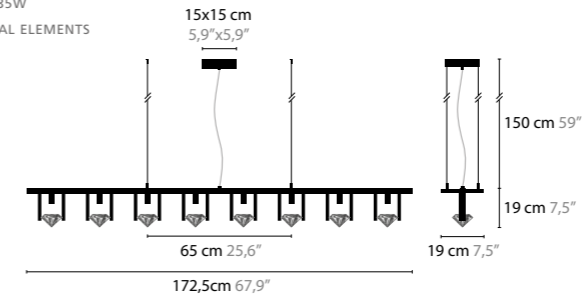

ELEMENTS OF LOVE H8L

10540 / WITH CRYSTAL ELEMENTS
BASE: 8 X GY6.35 / 12V / MAX. 35W
10541 LED / WITH CRYSTAL ELEMENTS
BASE: 8 X 4,5W / 2700K
COLORS: 00-01-02-05-16