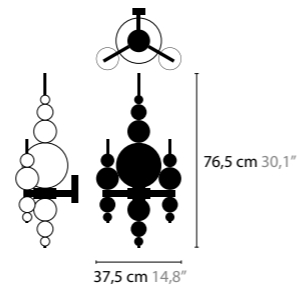

TEARS FROM MOON W3

13220 / WHITE HANDMADE GLASS BALLS
13221 / BLACK HANDMADE GLASS BALLS
13222 / SILVER HANDMADE GLASS BALLS
13223 / GOLD HANDMADE GLASS BALLS
BASE: 3 X G4 / 12V / MAX. 20W
COLORS: 00 01 02 05 12 13