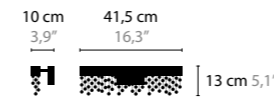

FROZEN EYES W1 L C

10971 / SPECTRA CRYSTAL
10972 / SWAROVSKI STRASS
LED 8W / 24V
COLORS: 00-01-02-05-10-12-13-14-16