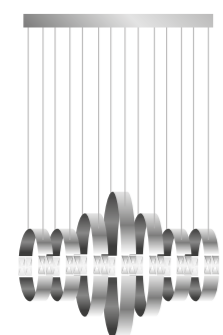

STANDARD:  
MOUNTING DIRECTLY TO CEILING

**CRYSTAL HEARTS MOVEMENT 1**

10410 / WITHOUT LED  
 10415 / WITH LED / 3W  
 H. 320 X 100 X 50 MM

**CRYSTAL HEARTS MOVEMENT 2**

10420 / WITHOUT LED  
 10425 / WITH LED / 3W  
 H. 420 X 135 X 50 MM