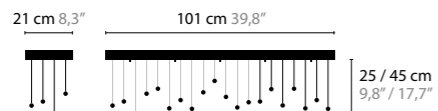

SPRANKLING DISK C10

12630 / SPECTRA CRYSTAL
12631 / SWAROVSKI STRASS
BASE: 10 X G4 / 12V / MAX. 20W
12632 LED / SPECTRA CRYSTAL
12633 LED / SWAROVSKI STRASS
9 X LED / 5W / 2700 K.
80 CRYSTALS 20 MM
COLORS: 00-01-02-05-16