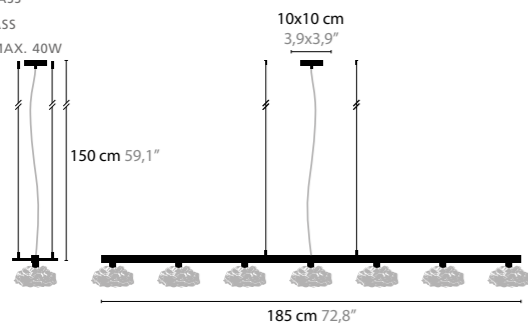

FLOWERS FROM AMSTERDAM H7

10740 / CLEAR GLASS
10741 / SILVER GLASS
10742 / GOLD GLASS
BASE: 7 X G9 / 220V / MAX. 40W
COLORS: 00-01-02-05-16