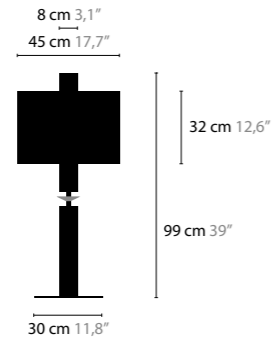

SUN RISE

SUN RISE IS A REGISTERED DESIGN BY COEN MUNSTERS 2006

SUN RISE T3

12740

WITH CRYSTAL ELEMENT
BASE: 3 X E27 / 220V / MAX. 40W
INCL. REGULAR / DIMMER
COLORS: 00-01-02-05-10-12-13-14-16
SHADE: WHITE / BLACK / CRÈME / BROWN / RED