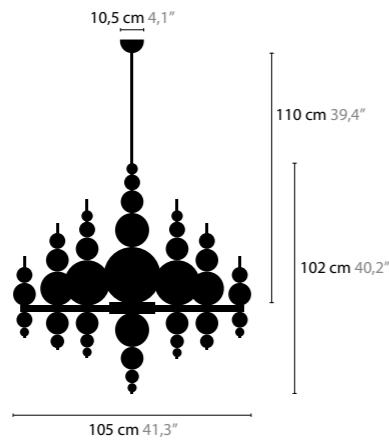

TEARS FROM MOON H1 XL

13010 / WHITE HANDMADE GLASS BALLS
13011 / BLACK HANDMADE GLASS BALLS
13012 / SILVER HANDMADE GLASS BALLS
13013 / GOLD HANDMADE GLASS BALLS
BASE: 1 X G9 / 220V / MAX. 40W
COLORS: 00 01 02 05 12 13