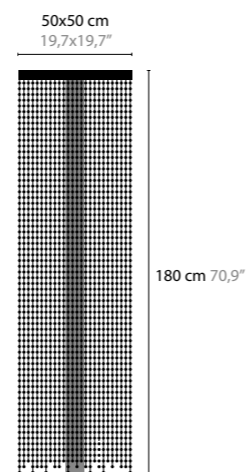

# WALTZ OF VIENNA

DESIGN: COEN MUNSTERS 2016

13360  
13361 COLOR

Small Medium Large