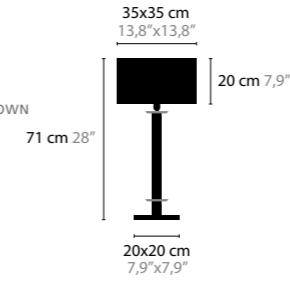

SWINGING BALLET T1

12972

SWAROVSKI STRASS
BASE: 1 X E27 / 220V / MAX. 60W
COLORS: 00-01-02-05-10-12-13-14-16
SHADE: BLACK / RED / CRÈME / WHITE / BROWN