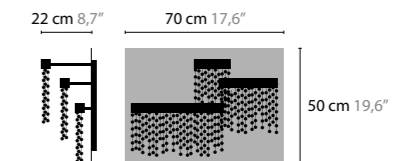

FROZEN EYES

FROZEN EYES IS A REGISTERED DESIGN BY COEN MUNSTERS 2014

FROZEN EYES H C

10911 / SPECTRA CRYSTAL
10912 / SWAROVSKI STRASS
LED 18W / 24V
COLORS: 00-01-02-05-10-12-13-14-16

FROZEN EYES H CXL

10917 / SPECTRA CRYSTAL
10918 / SWAROVSKI STRASS
LED 18W / 24V
COLORS: 00-01-02-05-10-12-13-14-16

FROZEN EYES HXL C

10923 / SPECTRA CRYSTAL
10924 / SWAROVSKI STRASS
LED 27W / 24V
COLORS: 00-01-02-05-10-12-13-14-16

FROZEN EYES HXL CXL

10929 / SPECTRA CRYSTAL
10930 / SWAROVSKI STRASS
LED 27W / 24V
COLORS: 00-01-02-05-10-12-13-14-16

FROZEN EYES W1 S C

10947 / SPECTRA CRYSTAL
10948 / SWAROVSKI STRASS
LED 3W / 24V
COLORS: 00-01-02-05-10-12-13-14-16

FROZEN EYES W1 S CXL

10953 / SPECTRA CRYSTAL
10954 / SWAROVSKI STRASS
LED 3W / 24V
COLORS: 00-01-02-05-10-12-13-14-16

FROZEN EYES W1 M C

10959 / SPECTRA CRYSTAL
10960 / SWAROVSKI STRASS
LED 5W / 24V
COLORS: 00-01-02-05-10-12-13-14-16

FROZEN EYES W1 M CXL

10965 / SPECTRA CRYSTAL
10966 / SWAROVSKI STRASS
LED 5W / 24V
COLORS: 00-01-02-05-10-12-13-14-16

FROZEN EYES W1 L C

10971 / SPECTRA CRYSTAL
10972 / SWAROVSKI STRASS
LED 8W / 24V
COLORS: 00-01-02-05-10-12-13-14-16

FROZEN EYES W1 L CXL

10977 / SPECTRA CRYSTAL
10978 / SWAROVSKI STRASS
LED 8W / 24V
COLORS: 00-01-02-05-10-12-13-14-16

FROZEN EYES WALLPANEL W1

10983 / SPECTRA CRYSTAL
10984 / SWAROVSKI STRASS
LED 3W / 24V
COLORS: 00-01-02-10-12-13-14-16

FROZEN EYES H10

10935 / SPECTRA CRYSTAL
10936 / SWAROVSKI STRASS
LED 38W / 24V
COLORS: 02-10-12-13-14-16

FROZEN EYES H18

10941 / SPECTRA CRYSTAL
10942 / SWAROVSKI STRASS
LED 85W / 24V
COLORS: 02-10-12-13-14-16

FROZEN EYES WALLPANEL W3

10989 / SPECTRA CRYSTAL
10990 / SWAROVSKI STRASS
LED 16W / 24V
COLORS: 00-01-02-10-12-13-14-16

FROZEN EYES WALLPANEL W7