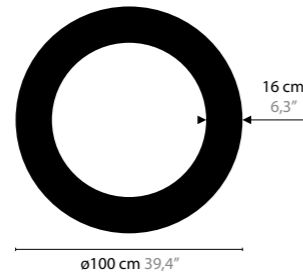

SKY CYCLES ROUND

SKY CYCLES IS A REGISTERED DESIGN BY COEN MUNSTERS 2016

SKY CYCLES H6

12410 / CRYSTAL
12411 / SPECTRA CRYSTAL
12412 / SWAROVSKI STRASS
BASE: 6 X G9 / 220V / MAX. 40W
COLORS: 02 - (OTHER COLORS ON REQUEST)

SKY CYCLES H12

12416 / CRYSTAL
12417 / SPECTRA CRYSTAL
12418 / SWAROVSKI STRASS
BASE: 12 X G9 / 220V / MAX. 40W
COLORS: 02 - (OTHER COLORS ON REQUEST)