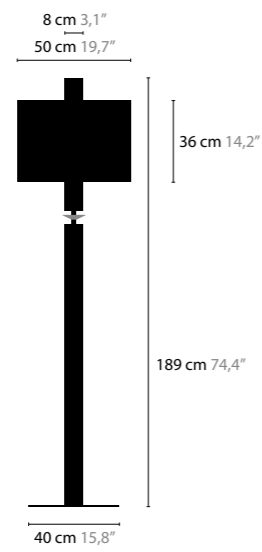

SUN RISE F3+1

12760

WITH CRYSTAL ELEMENT
BASE: 3 X E27 / 220V / MAX. 40W
BASE UPLIGHTER:
1 X GU10 / 220V / MAX. 50W
INCL. 2 REGULARS / DIMMERS
COLORS: 00-01-02-05-10-12-13-14-16
SHADE: WHITE / BLACK / CRÈME / BROWN / RED