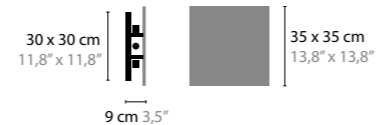

NIGHTLIFE C4

11880 / CLEAR GLASS

11881 / SILVER GLASS

BASE: 4 X G9 / 220V / MAX. 40W

COLORS: 02