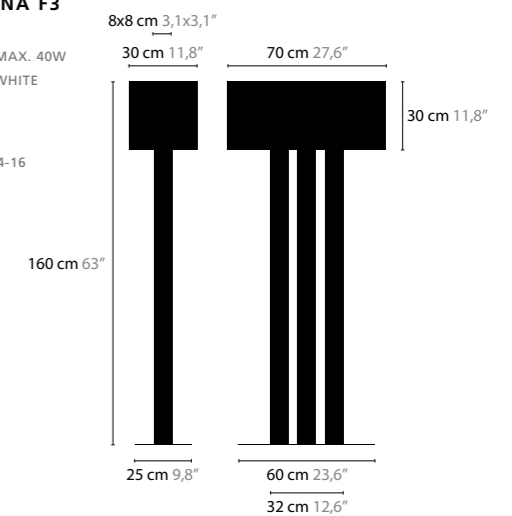

WALTZ OF VIENNA F3

BASE: 3 X E27 / 220V / MAX. 40W
SHADE: BLACK / RED / WHITE
CRÈME / BROWN

13384
COLORS: 02-10-12-13-14-16
13385 / COLOR
COLORS: 00-01-05