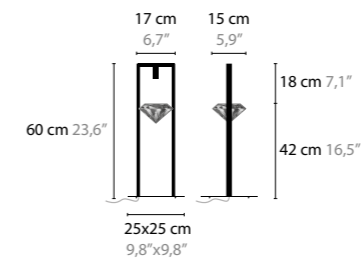

ELEMENTS OF LOVE T1

10564 / WITH CRYSTAL ELEMENT
BASE: 1 X GY6.35 / 12V / MAX. 35W
INCL. REGULAR / DIMMER
10565 LED / WITH CRYSTAL ELEMENT
BASE: 1 X 4,5W / 2700K
INCL. REGULAR / DIMMER
COLORS: 00-01-02-05-16