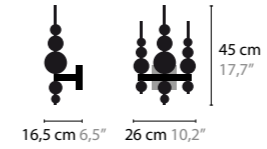

TEARS FROM MOON W3 MINI

13210 / WHITE HANDMADE GLASS BALLS
13211 / BLACK HANDMADE GLASS BALLS
13212 / SILVER HANDMADE GLASS BALLS
13213 / GOLD HANDMADE GLASS BALLS
BASE: 3 X G4 / 12V / MAX. 20W
COLORS: 00 01 02 05 12 13