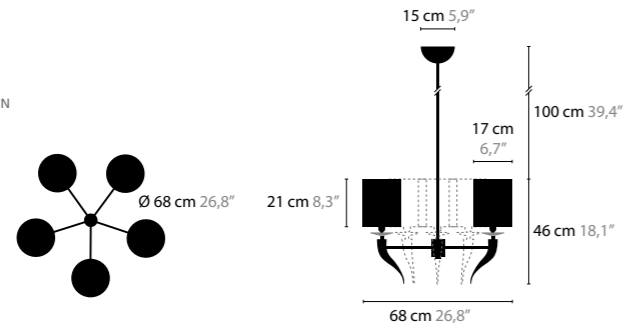

LOVING ARMS

LOVING ARMS IS A REGISTERED DESIGN BY COEN MUNSTERS 2008

LOVING ARMS H5

11610

WITH CRYSTAL ELEMENTS
BASE: 5 X E14 / 220V / MAX. 40W
COLORS: 00-01-02-05-10-12-13-14-16
SHADE: BLACK / RED / WHITE / CRÈME / BROWN