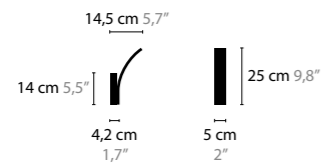

STREAM W1

13770

LED 4W / 24V / 2700K
COLORS: 02-32-33