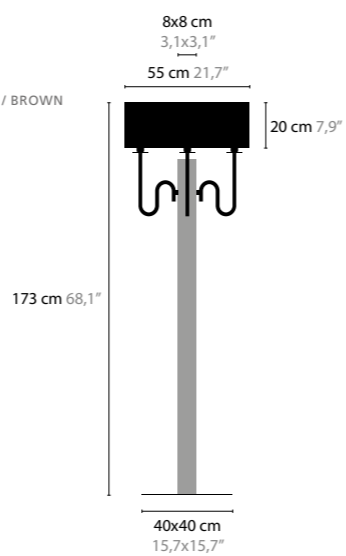

WALTZ OF VIENNA F4

BASE: 4 X E14 / 220V / MAX. 40W

SHADE: BLACK / RED / WHITE / CRÈME / BROWN

13394

COLORS: 02-10-12-13-14-16

13395 / COLOR

COLORS: 00-01-05