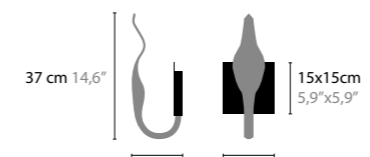

JUST BE

DESIGN: COEN MUNSTERS 2009

JUST BE W1 11350

BASE: 1 X G9 / 220V / MAX. 40W
COLORS: 00-01-02-05-10-12-13-14-16