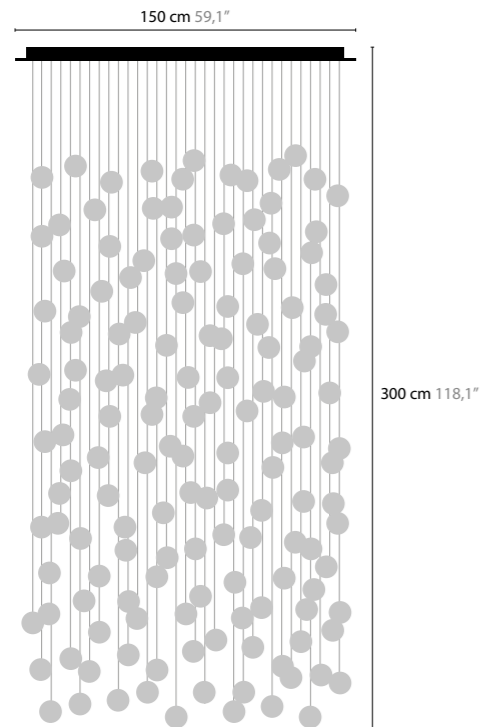

BALLROOM C145

13970

BASE: 145 X LED / 24V / 1W
COLORS: 00-01-02-05-10-14-16