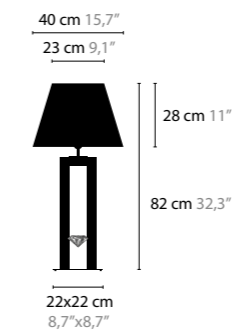

ELEMENTS OF LOVE T2

10560 / WITH CRYSTAL ELEMENT
BASE: 1 X E27 / 220V / MAX. 60W
INCL. REGULAR / DIMMER
COLORS: 00-01-02-05-16
SHADE: BLACK / WHITE / CRÈME / BROWN / RED