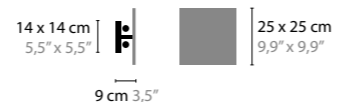

NIGHTLIFE C2

11870 / CLEAR GLASS

11871 / SILVER GLASS

BASE: 2 X G9 / 220V / MAX. 40W

COLORS: 02