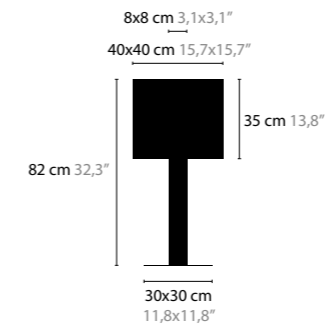

WALTZ OF VIENNA T1 XL

BASE: 1 X E27 / 220V / MAX. 60W
SHADE: BLACK / RED / WHITE
CRÈME / BROWN

13348
COLORS: 02-10-12-13-14-16
13349 / COLOR
COLORS: 00-01-05