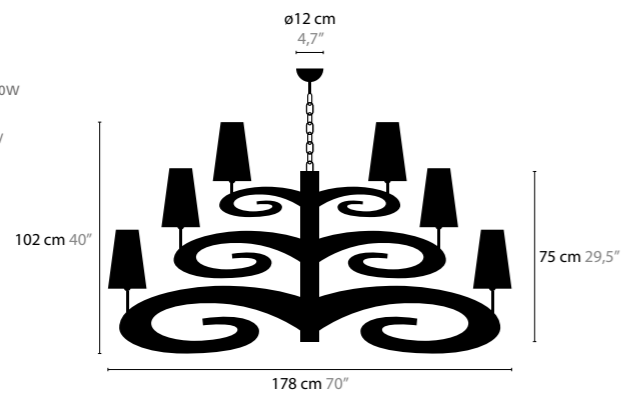

LAZY SUNDAY H18+1

11435

BASE: 18 X E14 / 220V / MAX. 40W
BASE DOWNLIGHT: 1 X GU10 / 220V / MAX. 50W
COLORS: 02-10-12-13-14-16
SHADE: (HIGH MODEL) BLACK / RED / WHITE /
CRÈME / BROWN