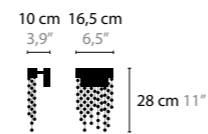

FROZEN EYES W1 S CXL

10953 / SPECTRA CRYSTAL
10954 / SWAROVSKI STRASS
LED 3W / 24V
COLORS: 00-01-02-05-10-12-13-14-16