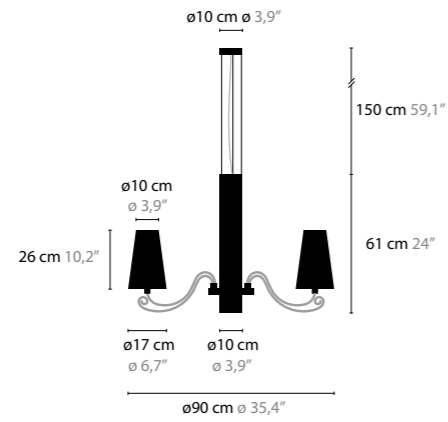

ARABIAN PEARLS

ARABIAN PEARLS IS A REGISTERED DESIGN BY COEN MUNSTERS 2014

ARABIAN PEARLS H6+1

10110 / WITHOUT CRYSTAL
10111 / SWAROVSKI STRASS
BASE: 6 X E14 / 220V / MAX. 40W
BASE DOWNLIGHT: 1 X GU10 / 220V / MAX. 50W
COLORS: 00-02-05
SHADE: WHITE / WHITE CRUSHED / BLACK / BLACK CRUSHED
RED / RED CRUSHED / BROWN / BROWN CRUSHED