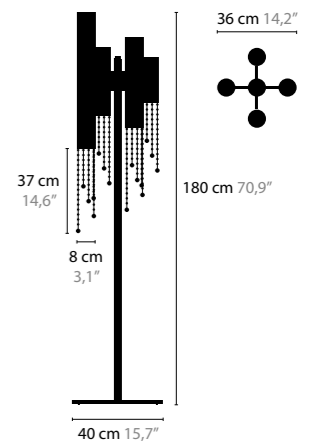

SEXY CRYSTALS F4+4

- 12340 / WITHOUT CRYSTAL
- 12341 / SPECTRA CRYSTAL
- 12342 / SWAROVSKI STRASS

BASE: 8 X GU10 / 220V / MAX. 50W
UP- AND DOWNLIGHT
INCL. REGULAR / DIMMER
COLORS: 00-01-02-05-10-12-13-14-16