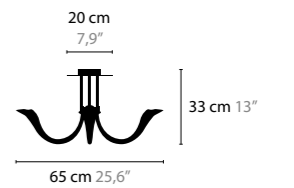

CHILL OUT C5

10380
BASE: 5 X G9 / 220V / MAX. 40W
COLORS: 00-01-02-05-16