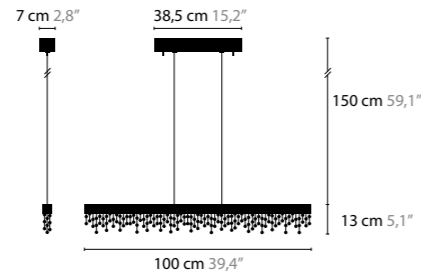

FROZEN EYES

FROZEN EYES IS A REGISTERED DESIGN BY COEN MUNSTERS 2014

FROZEN EYES H C

10911 / SPECTRA CRYSTAL
10912 / SWAROVSKI STRASS
LED 18W / 24V
COLORS: 00-01-02-05-10-12-13-14-16