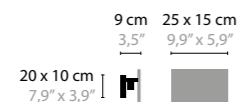

NIGHTLIFE W1

11840 / CLEAR GLASS

11841 / SILVER GLASS

BASE: 1 X G9 / 220V / MAX. 40W

COLORS: 02