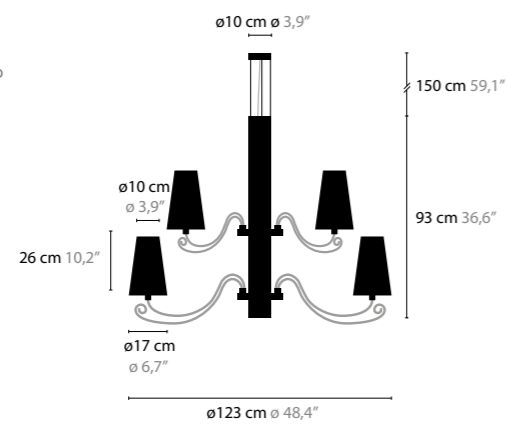

ARABIAN PEARLS H12+1

10130 / WITHOUT CRYSTAL
10131 / SWAROVSKI STRASS
BASE: 12 X E14 / 220V / MAX. 40W
BASE DOWNLIGHT: 1 X GU10 / 220V / MAX. 50W
COLORS: 00-02-05
SHADE: WHITE / WHITE CRUSHED / BLACK / BLACK CRUSHED
RED / RED CRUSHED / BROWN / BROWN CRUSHED