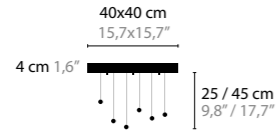

SPRANKLING

SPRANKLING DISK IS A REGISTERED DESIGN BY COEN MUNSTERS 2003

SPRANKLING DISK C9

12670 / SPECTRA CRYSTAL
12671 / SWAROVSKI STRASS
BASE: 9 X G4 / 12V / MAX. 20W
12672 LED / SPECTRA CRYSTAL
12673 LED / SWAROVSKI STRASS
9 X LED / 3W / 2700 K.
36 CRYSTALS 20 MM
COLORS: 00-01-02-05-16