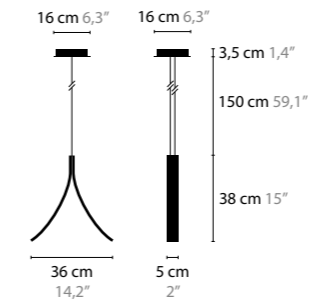

STREAM H1 XL

13712

LED 13W / 24V / 2700K
COLORS: 02-32-33