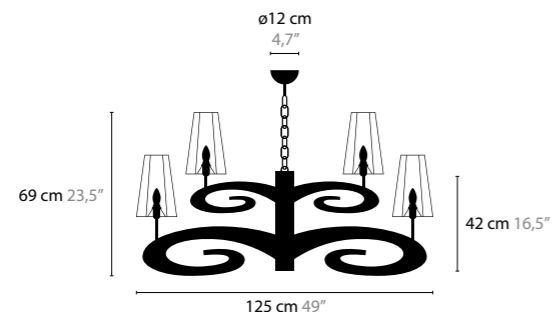

LAZY SUNDAY H12+1

11426

BASE: 12 X E14 / 220V / MAX. 40W
BASE DOWNLIGHT: 1 X GU10 / 220V / MAX. 50W
COLORS: 10-12-13-14