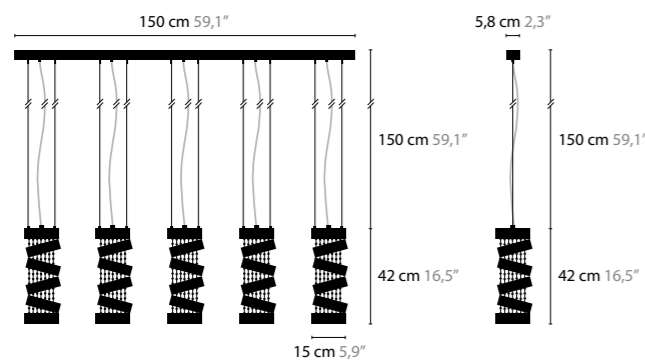

SECRET CLUB H5

12030

SWAROVSKI STRASS
BASE: 5 X GU10 / 220V / MAX. 50W
COLORS: 02

SECRET CLUB T1

12060

SWAROVSKI STRASS
BASE: 2 X G9 / 220V / MAX. 40W
INCL. REGULAR / DIMMER
COLORS: 02

SECRET CLUB F1

12070

SWAROVSKI STRASS
BASE: 2 X G9 / 220V / MAX. 40W
INCL. REGULAR / DIMMER
COLORS: 02

SEE, OR DON'T SEE
THE CRYSTALS
PLAYING INSIDE.
IT'S A SECRET.
LOOK INTO
THE OPEN SPACES
AND TRY TO SEE WHAT
YOU LIKE TO SEE.

SECRET CLUB