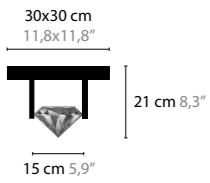

ELEMENTS OF LOVE C1 XL

10584 / WITH CRYSTAL ELEMENT
1 X LED / 6,5W / 2700K
COLORS: 00-01-02-05-16