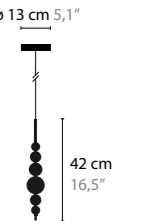

TEARS FROM MOON H1 MINI

13160 / WHITE HANDMADE GLASS BALLS
13161 / BLACK HANDMADE GLASS BALLS
13162 / SILVER HANDMADE GLASS BALLS
13163 / GOLD HANDMADE GLASS BALLS
BASE: 1 X G4 / 12V / MAX. 20W
COLORS: 00 01 02 05 12 13