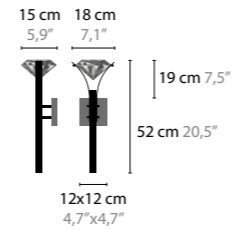

ELEMENTS OF LOVE W1 XL

10554 / WITH CRYSTAL ELEMENT
BASE: 1 X GY6.35 / 12V / MAX. 35W
10555 LED / WITH CRYSTAL ELEMENT
BASE: 1 X 4,5W / 2700K
COLORS: 00-01-02-05-16

ELEMENTS OF LOVE F1

10574 / WITH CRYSTAL ELEMENT
BASE: 1 X GY6.35 / 12V / MAX. 35W
INCL. REGULAR / DIMMER
10575 LED / WITH CRYSTAL ELEMENT
BASE: 1 X 4,5W / 2700K
INCL. REGULAR / DIMMER
COLORS: 00-01-02-05-16