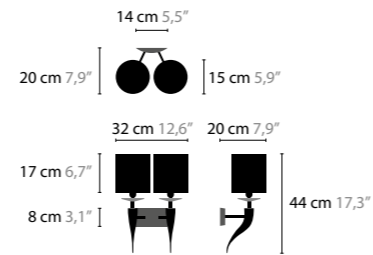

LOVING ARMS W2

11644

WITH CRYSTAL ELEMENTS
BASE: 2 X E14 / 220V / MAX. 25W
COLORS: 00-01-02-05-10-12-13-14-16
SHADE: BLACK / RED / WHITE / CRÈME / BROWN