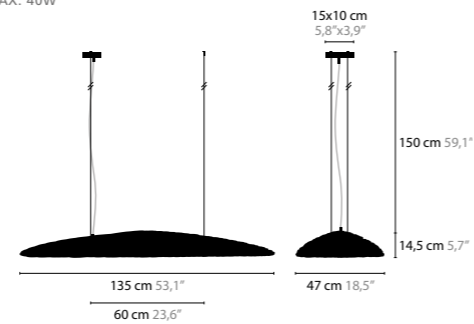

NIGHT IN PARIS H10

11720 / CLEAR GLASS

11721 / SILVER GLASS

BASE: 10 X G9 / 220V / MAX. 40W

COLORS: 00-01-02-05-16

NIGHT IN PARIS
INSPIRATION:
LOOKING FROM
THE ABOVE,
PARIS' SPARKLING
AND FABULOUS
CITY LIGHTS
BY NIGHT