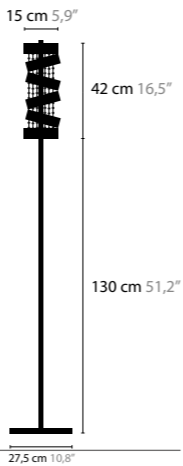

SECRET CLUB F1

12070

SWAROVSKI STRASS
BASE: 2 X G9 / 220V / MAX. 40W
INCL. REGULAR / DIMMER
COLORS: 02