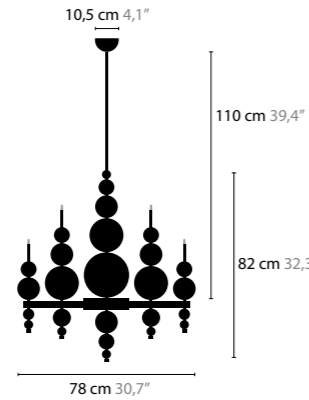

TEARS FROM MOON

TEARS FROM MOON IS A REGISTERED DESIGN BY COEN MUNSTERS 2013

TEARS FROM MOON H12

13070 / WHITE HANDMADE GLASS BALLS
13071 / BLACK HANDMADE GLASS BALLS
13072 / SILVER HANDMADE GLASS BALLS
13073 / GOLD HANDMADE GLASS BALLS
BASE: 12 X G4 / 12V / MAX. 20W
COLORS: 00 01 02 05 12 13