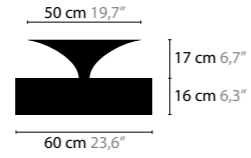

AIRWAVE

AIRWAVE IS A REGISTERED DESIGN BY COEN MUNSTERS 2008

AIRWAVE C5

10050

BASE: 5 X E27 / 220V / MAX. 40W
COLORS: 00-01-02-05-10-12-13-14-16
SHADE: BLACK / RED / CRÈME / WHITE / BROWN