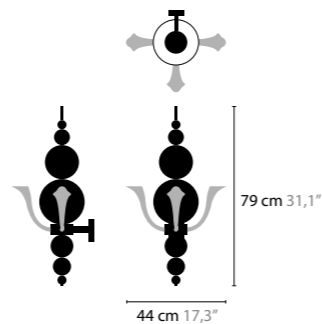

TEARS FROM MOON W3

13240 / WHITE HANDMADE GLASS BALLS
13241 / BLACK HANDMADE GLASS BALLS
13242 / SILVER HANDMADE GLASS BALLS
13243 / GOLD HANDMADE GLASS BALLS
BASE: 3 X G9 / 220V / MAX. 40W
COLORS: 00 01 02 05 12 13