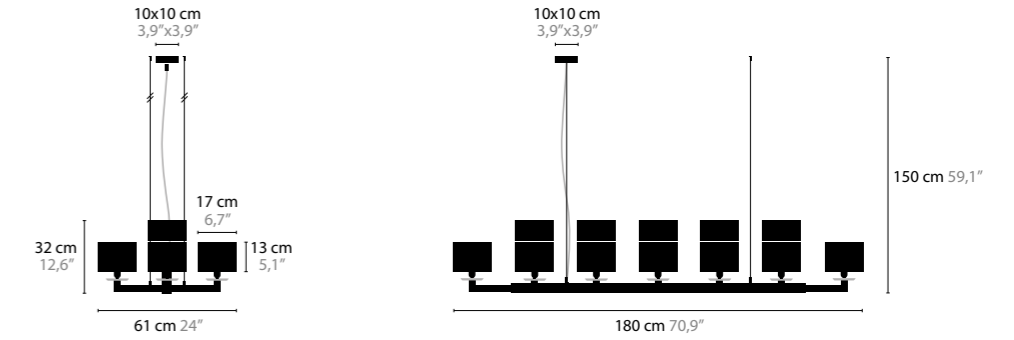

SWINGING BALLET H17

12938

SWAROVSKI STRASS
BASE: 17 X E14 / 220V / MAX. 40W
COLORS: 00-01-02-05-10-12-13-14-16
SHADE: BLACK / RED / CRÈME / WHITE / BROWN