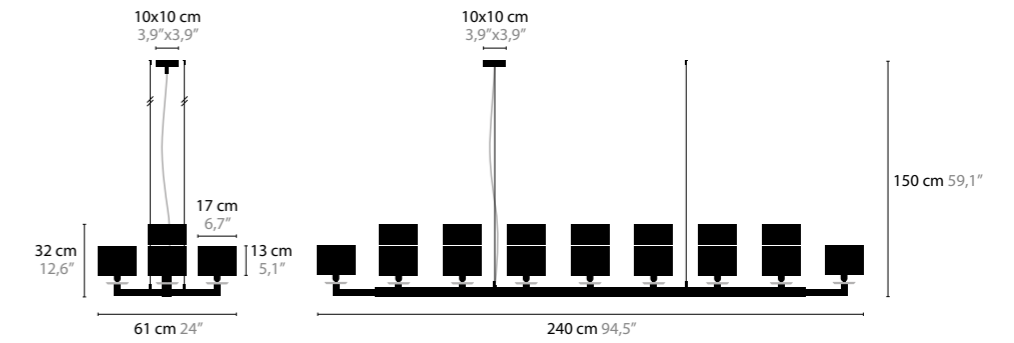

SWINGING BALLET H23

12942

SWAROVSKI STRASS
BASE: 23 X E14 / 220V / MAX. 40W
COLORS: 00-01-02-05-10-12-13-14-16
SHADE: BLACK / RED / CRÈME / WHITE / BROWN