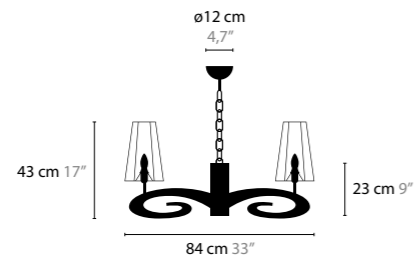

LAZY SUNDAY SATURDAY NIGHT EDITION

LAZY SUNDAY IS A REGISTRATED DESIGN BY COEN MUNSTERS 2016

LAZY SUNDAY H6+1

11414

BASE: 6 X E14 / 220V / MAX. 40W
BASE DOWNLIGHT: 1 X GU10 / 220V / MAX. 50W
COLORS: 10-12-13-14