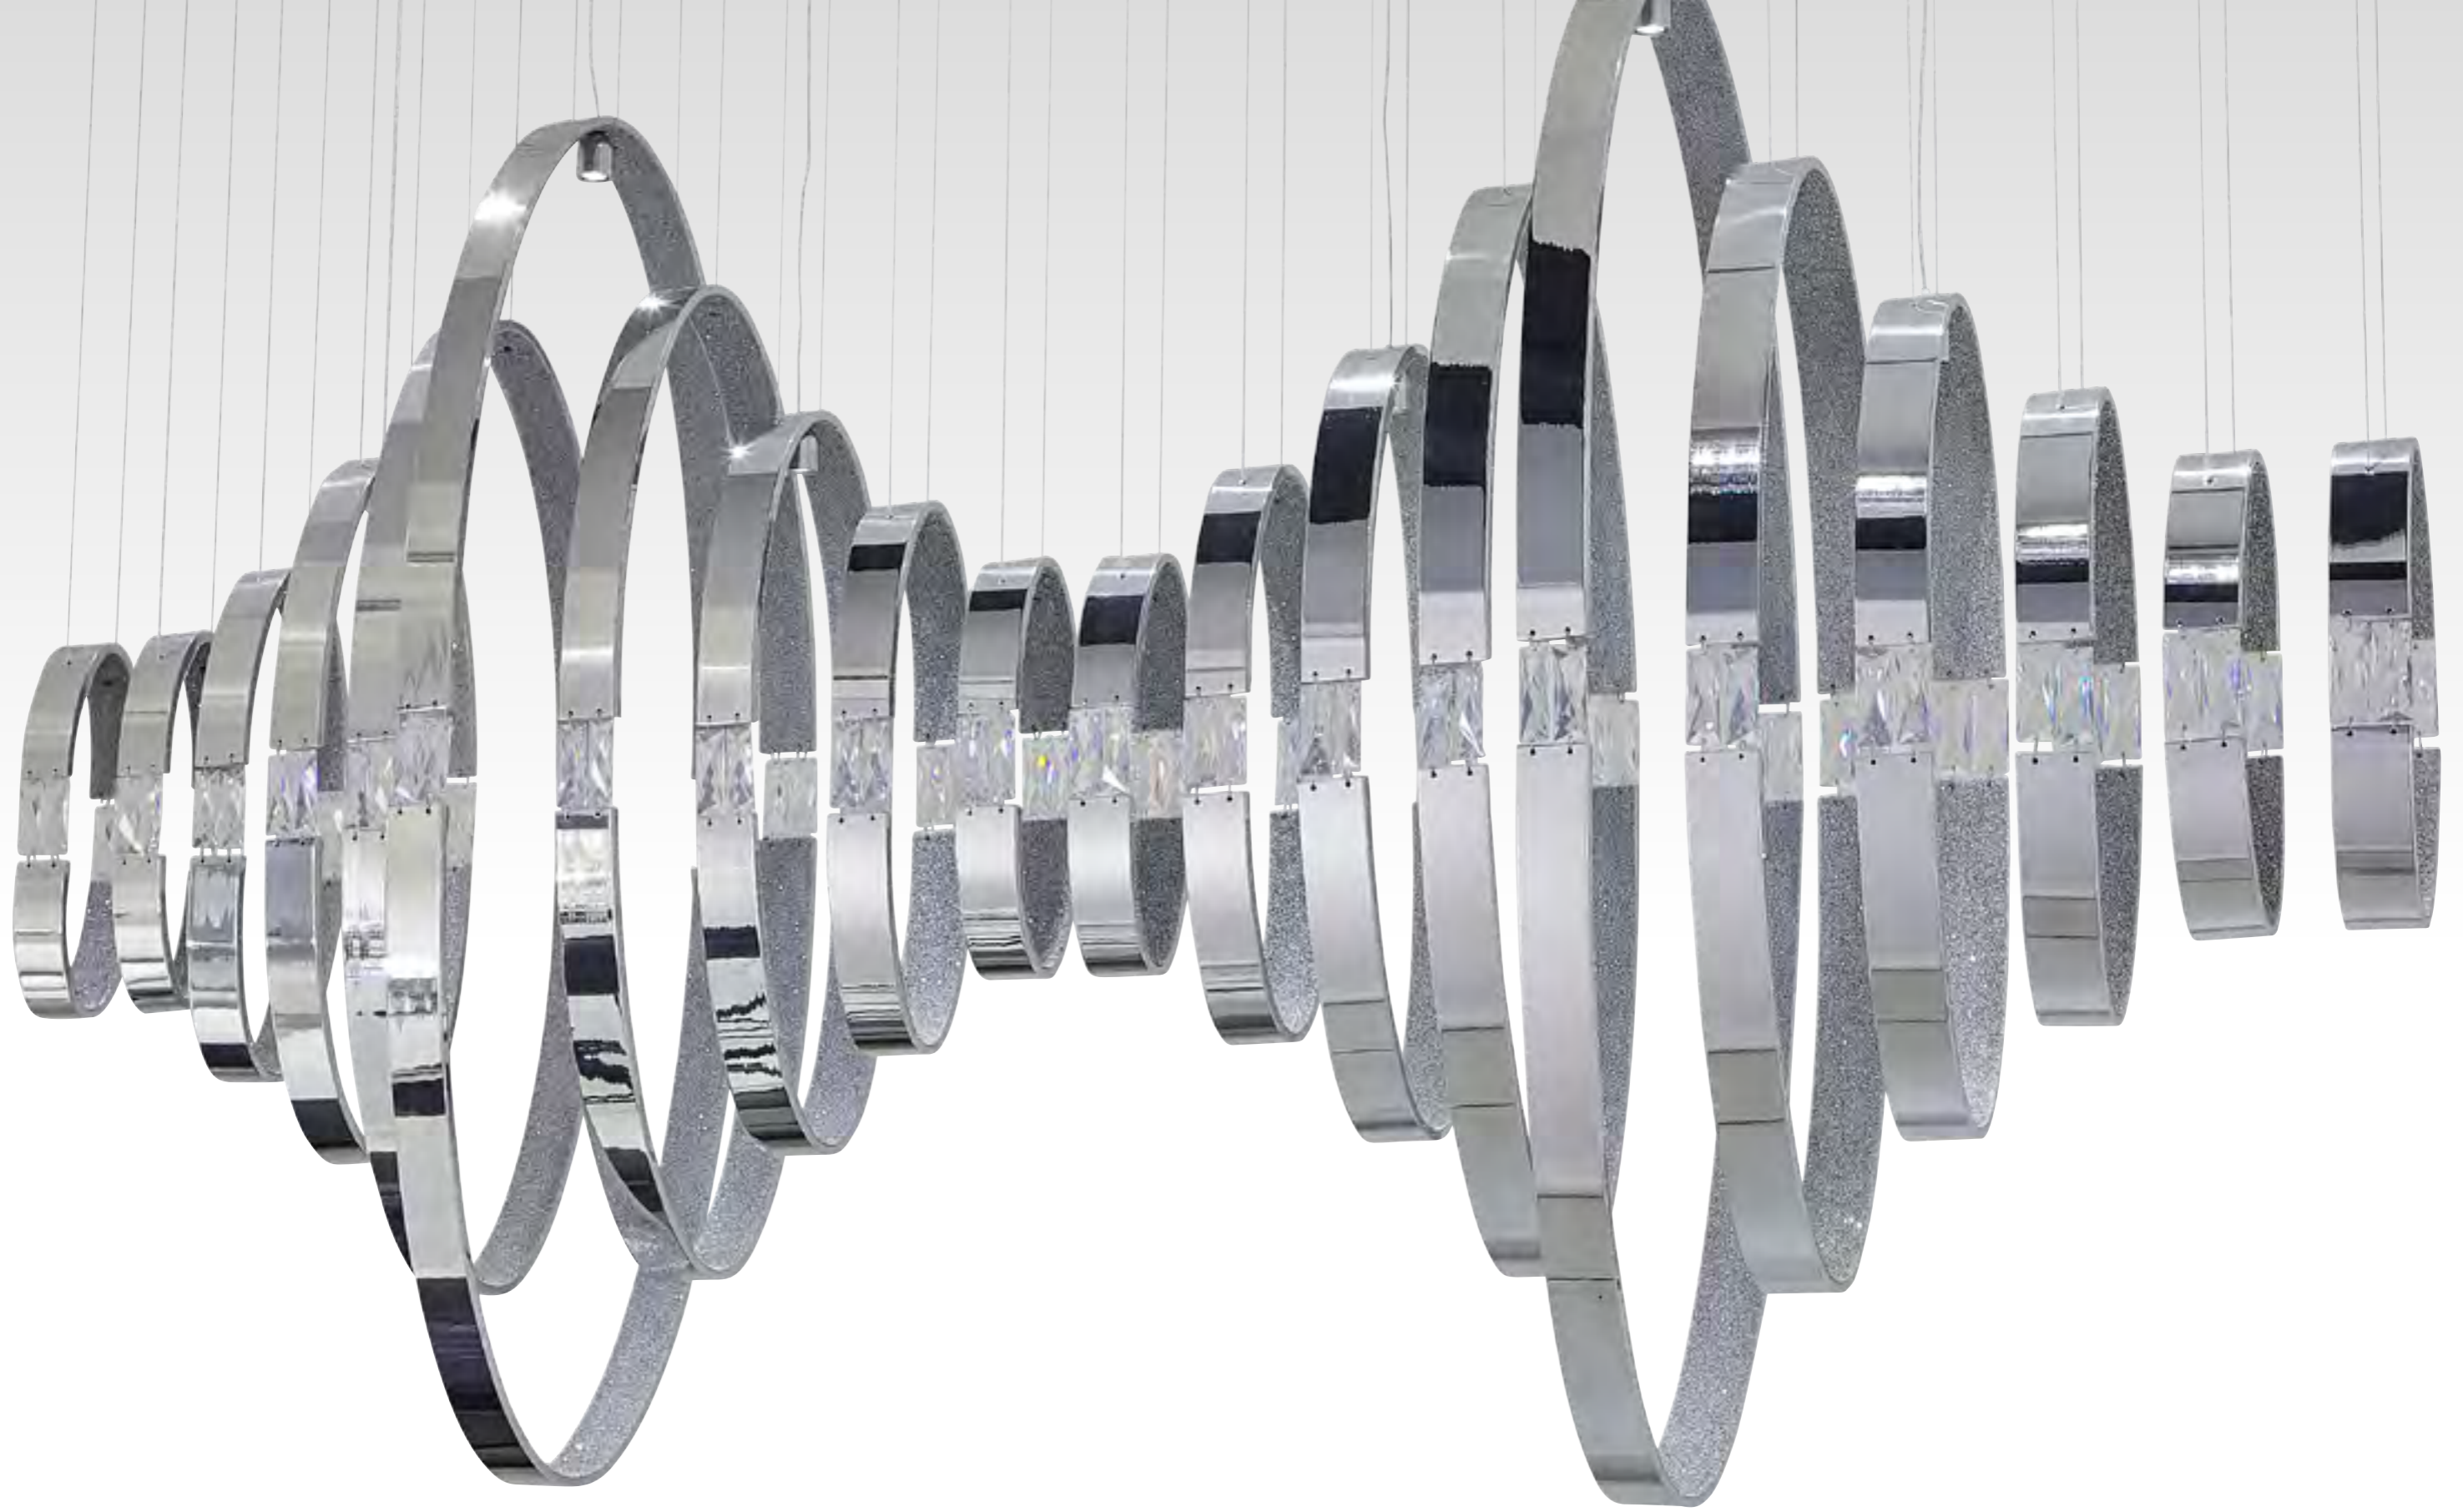

# CRYSTAL HEARTS

DESIGN: COEN MUNSTERS 2013

CRYSTALIZED WITH SWAROVSKI FABRIC CRYSTALS INSIDE

INSIDE COMPLETELY COVERED WITH  
HIGHLY EXCLUSIVE SWAROVSKI FABRIC,  
USING ITS SPARKLE TO CONNECT THE LINES  
OF THE FIXTURES.  
THE OUTCOME IS AN ORGANIC CONTEMPORARY  
CLASSICAL SCULPTURE  
WITH OVALS PLACED SIDE BY SIDE,  
AS LIFE... AS A 'DANCE FOR LIFE',  
FROM WHICH THE SPARKLE OF THE CRYSTALS  
IS VISIBLE FROM EVERY ANGLE.  
PIECES OF ART, STRAIGHT FROM THE HEART.  
THE HEART AS THE MIDDLE OF EACH LIFE.  
IT MOVES... IT MOVES ALL OVER THE WORLD.  
THIS LIGHT OF CRYSTAL HEARTS IS MOVING  
AND CAN BE BUILD UP  
WITH MOVEMENTS 1 TILL 5.  
IN A WAY OF LIFE, YOUR LIFE!