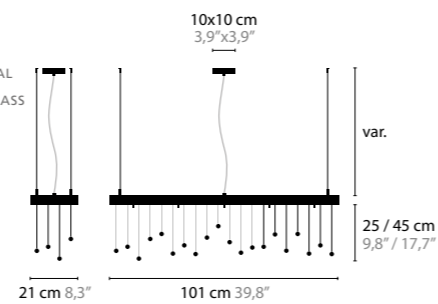

SPRANKLING DISK H10

12610 / SPECTRA CRYSTAL
12611 / SWAROVSKI STRASS
BASE: 10 X G4 / 12V / MAX. 20W
12612 LED / SPECTRA CRYSTAL
12613 LED / SWAROVSKI STRASS
9 X LED / 5W / 2700 K.
80 CRYSTALS 20 MM
COLORS: 00-01-02-05-16