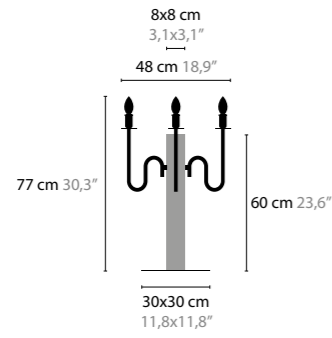

WALTZ OF VIENNA

WALTZ OF VIENNA IS A REGISTERED DESIGN BY COEN MUNSTERS 2016

WALTZ OF VIENNA T4

BASE: 4 X E14 / 220V / MAX. 40W

13370

COLORS: 02-10-12-13-14-16

13371 / COLOR

COLORS: 00-01-05