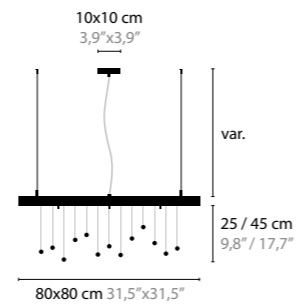

SPRANKLING DISK H9

12658 / SPECTRA CRYSTAL
12659 / SWAROVSKI STRASS
BASE: 9 X G4 / 12V / MAX. 20W
12660 LED / SPECTRA CRYSTAL
12661 LED / SWAROVSKI STRASS
9 X LED / 4W / 2700 K.
100 CRYSTALS 20 MM
COLORS: 00-01-02-05-16