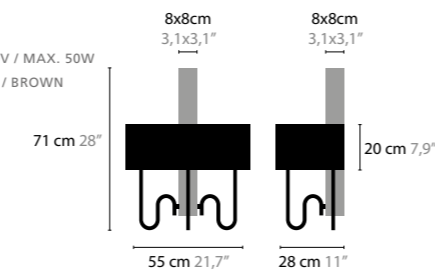

WALTZ OF VIENNA W3+2

BASE: 3 X E14 / 220V / MAX. 40W

BASE UP- DOWNLIGHT: 2 X GU10 / 220V / MAX. 50W

SHADE: BLACK / RED / WHITE / CRÈME / BROWN

13328

COLORS: 02-10-12-13-14-16

13329 / COLOR

COLORS: 00-01-05