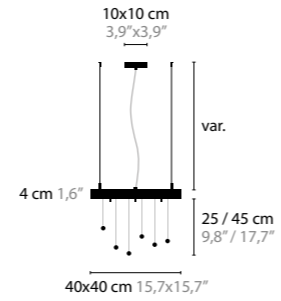

SPRANKLING DISK H9

12650 / SPECTRA CRYSTAL
12651 / SWAROVSKI STRASS
BASE: 9 X G4 / 12V / MAX. 20W
12652 LED / SPECTRA CRYSTAL
12653 LED / SWAROVSKI STRASS
9 X LED / 3W / 2700 K.
36 CRYSTALS 20 MM
COLORS: 00-01-02-05-16