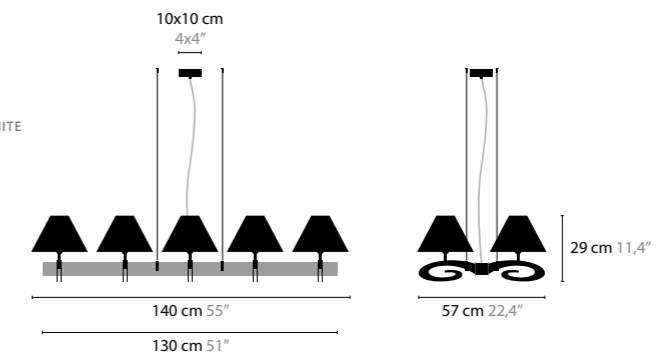

LAZY SUNDAY H10+1

11446

BASE: 10 X E14 / 220V / MAX. 25W
COLORS: 02-10-12-13-14-16
SHADE: (FLAT MODEL) BLACK / RED / WHITE
CRÈME / BROWN