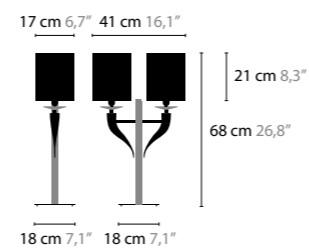

LOVING ARMS T2

11670

WITH CRYSTAL ELEMENTS
BASE: 2 X E14 / 220V / MAX. 40W
INCL. REGULAR / DIMMER
COLORS: 00-01-02-05-10-12-13-14-16
SHADE: BLACK / RED / WHITE / CRÈME / BROWN

11670