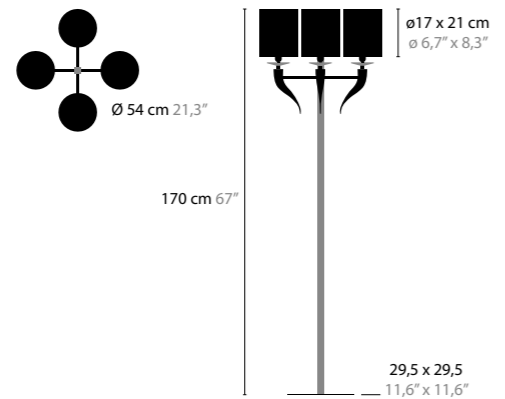

LOVING ARMS F4

11680

WITH CRYSTAL ELEMENTS
BASE: 4 X E14 / 220V / MAX. 40W
INCL. REGULAR / DIMMER
COLORS: 00-01-02-05-10-12-13-14-16
SHADE: BLACK / RED / WHITE / CRÈME / BROWN