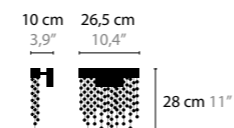

FROZEN EYES W1 M CXL

10965 / SPECTRA CRYSTAL
10966 / SWAROVSKI STRASS
LED 5W / 24V
COLORS: 00-01-02-05-10-12-13-14-16