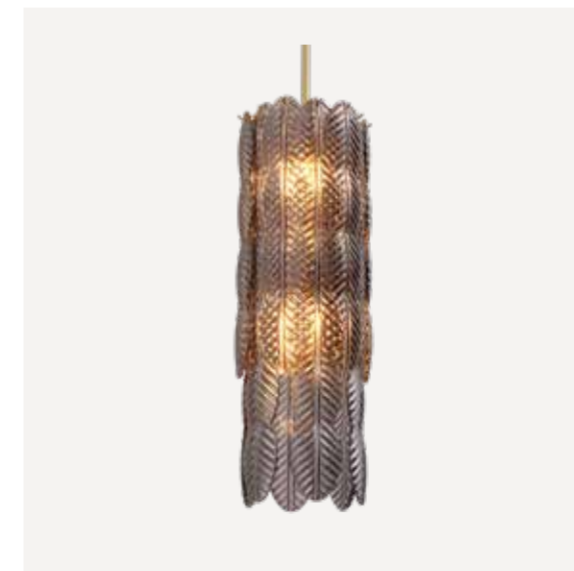

DRESSER METROPOLITAN
Charcoal grey oak veneer
W. 220.5 | D. 50.5 | H. 70 cm
W. 86.81" | D. 19.88" | H. 27.56"
TM0139