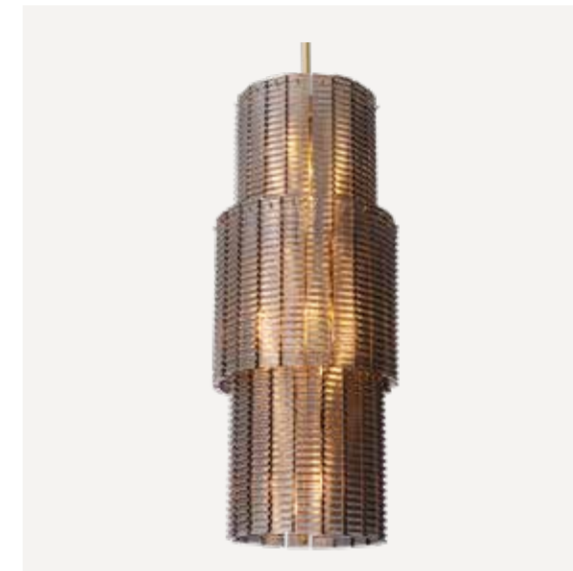

CHANDELIER IMPERIAL
Brushed brass finish | clear glass
Ø 44 | H. 106 cm
Ø 17.32" | H. 41.73"
TM0145 | USA: TM0145UL