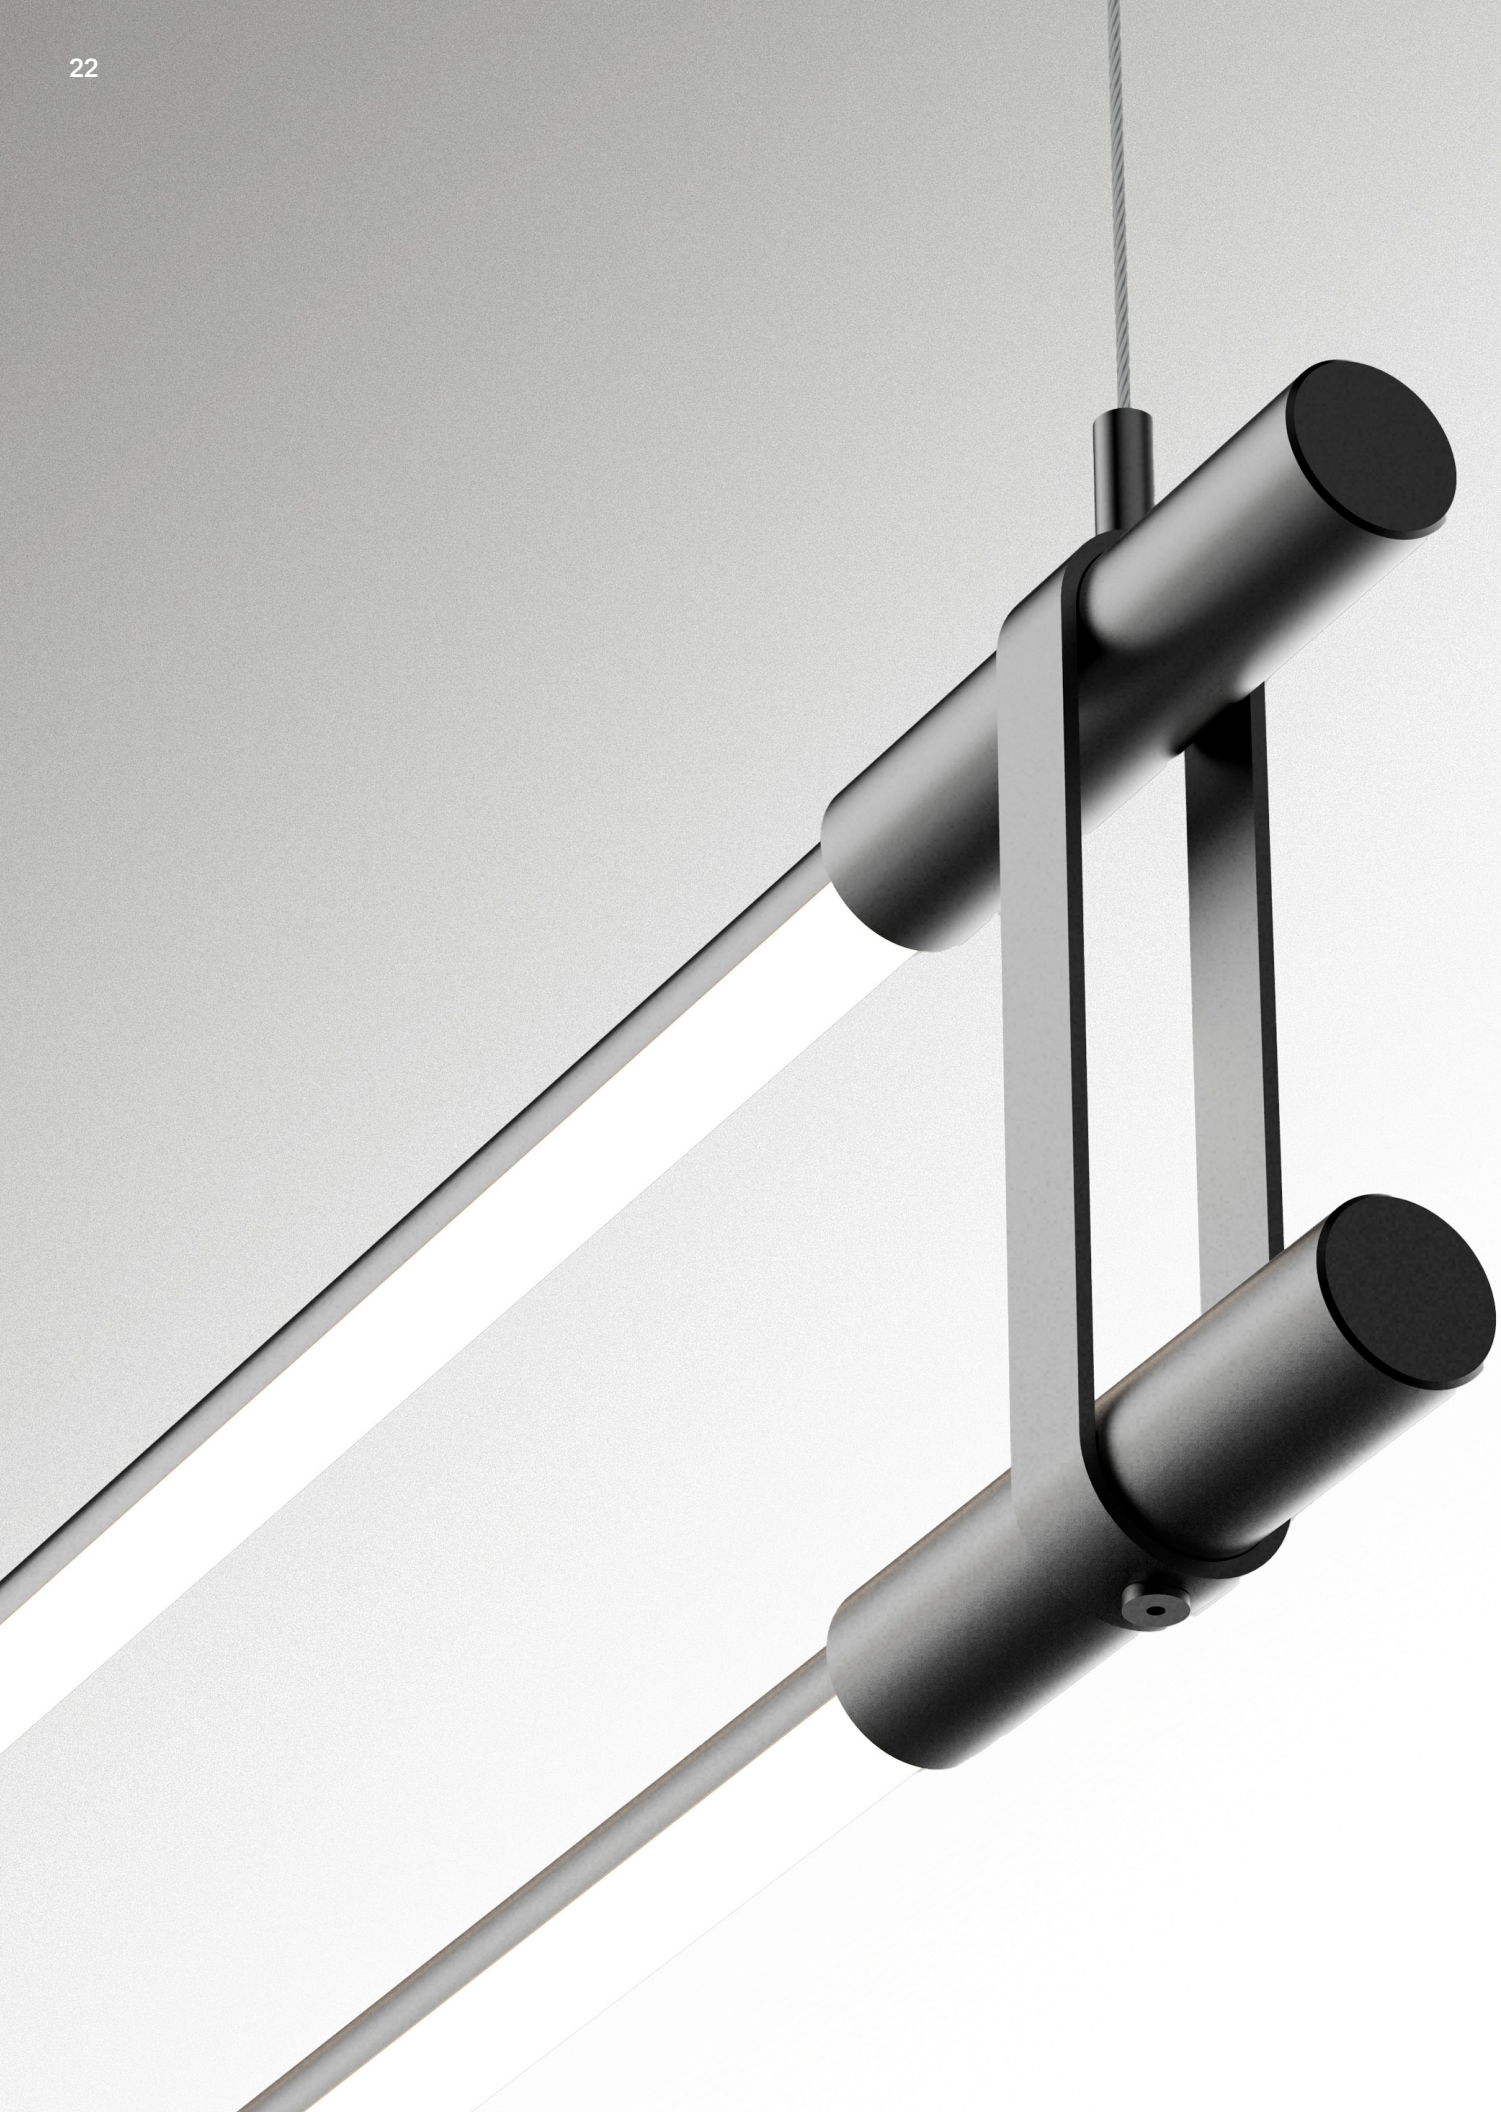

Multiverse is a complete rethink of the ubiquitous track lighting system from a convenience option to a way of connecting spaces with the human experience via the senses. Its inconspicuous and unified design fades into the periphery. Its simple grid logic provides radical design optionality. And its powerful technology drives new levels of performance in the smallest possible footprint.

Thin

If Multiverse is the Hero, THIN is the icon. Developed in 2013, the THIN system still remains one of the finest examples of modern architectural lighting. Its innovative magnetic connectors and its pioneering approach to modular linear systems has now become an industry requirement. Yet, the ever-evolving THIN system still stands as the finest example of material and technological achievement in the industry.